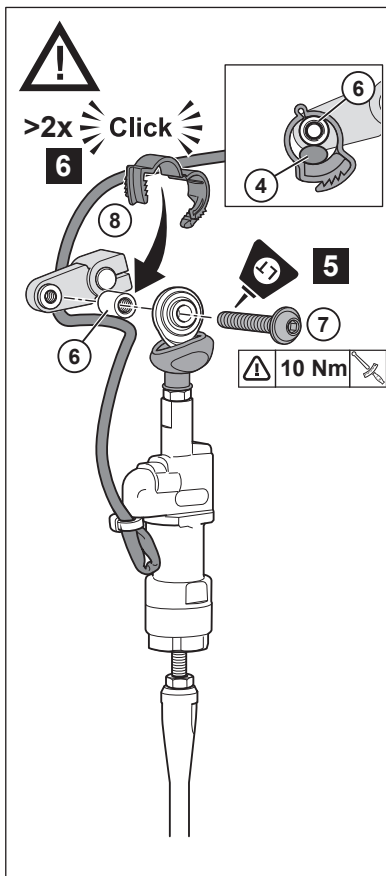

Quick Shifter Tenere

BNW-181A0-**-**-**

Posnr.	QTY	
①	1	
②	1	
③	1	
④	1	
⑤	1	
⑥	1	M6
⑦	1	M6x35
⑧	1	
⑨	1	

Easy, suitable for novice with little experience

Fairly easy, suitable for beginner with some experience

Fairly difficult, suitable for competent DIY mechanic

Difficult, suitable for experienced DIY mechanic

Very difficult, suitable for expert DIY or professional

Quick Shifter Tenere

Quick Shifter Tenere