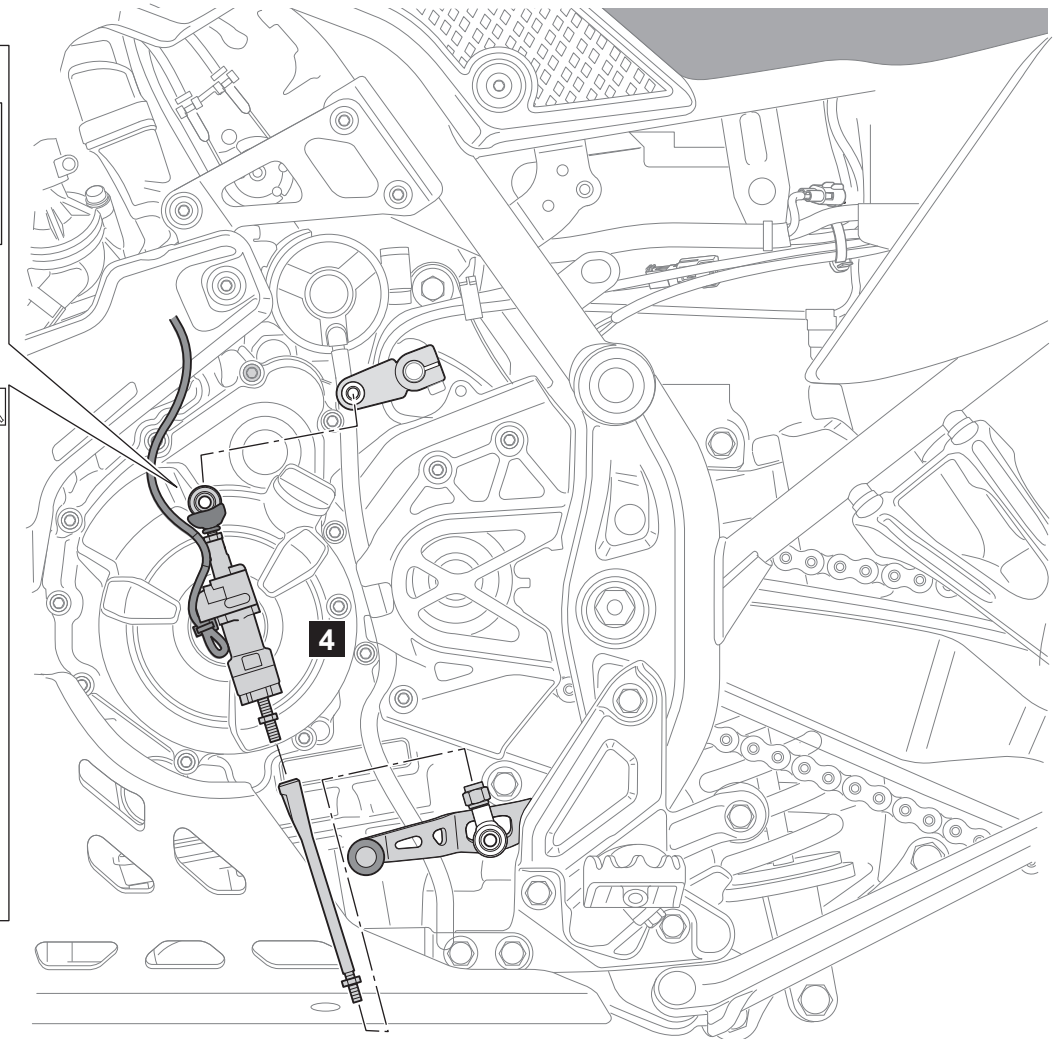

Quick Shifter Tenere

BNW-181A0-**-**-**

Posnr.	QTY	
①	1	
②	1	
③	1	
④	1	
⑤	1	
⑥	1	M6
⑦	1	M6x35
⑧	1	
⑨	1	

Easy, suitable for novice with little experience

Fairly easy, suitable for beginner with some experience

Fairly difficult, suitable for competent DIY mechanic

Difficult, suitable for experienced DIY mechanic

Very difficult, suitable for expert DIY or professional

Quick Shifter Tenere

Quick Shifter Tenere