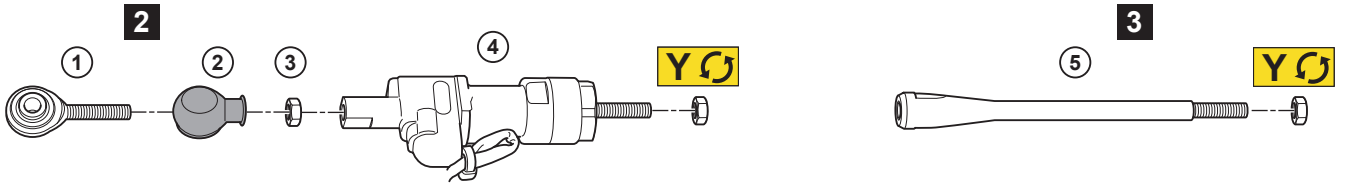

Quick Shifter Tenere

BNW-181A0-**-**-**

Posnr.	QTY	
①	1	
②	1	
③	1	
④	1	
⑤	1	
⑥	1	M6
⑦	1	M6x35
⑧	1	
⑨	1	

Easy, suitable for novice with little experience

Fairly easy, suitable for beginner with some experience

Fairly difficult, suitable for competent DIY mechanic

Difficult, suitable for experienced DIY mechanic

Very difficult, suitable for expert DIY or professional

Quick Shifter Tenere

Quick Shifter Tenere