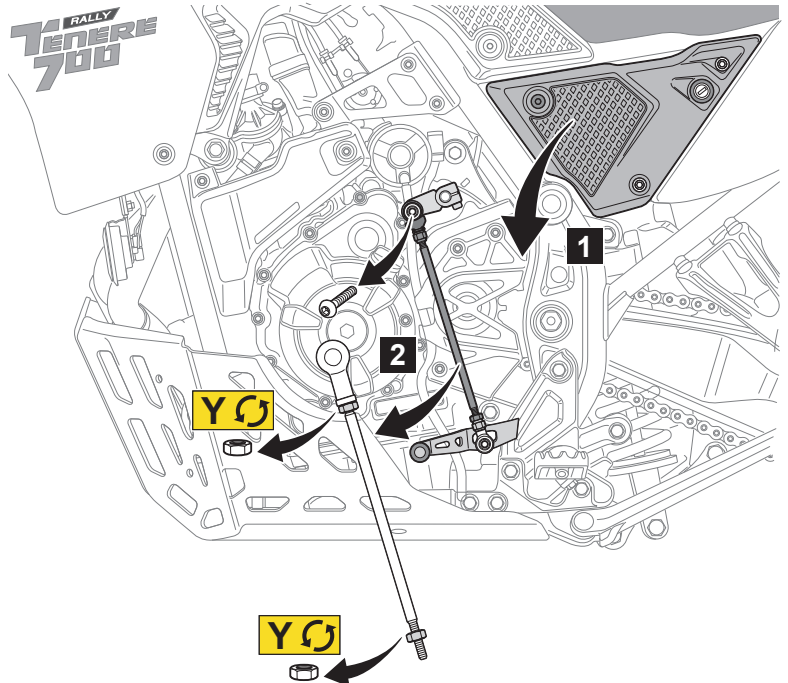

Quick Shifter Tenere

BNW-181A0-**-**-**

Posnr.	QTY	
①	1	
②	1	
③	1	
④	1	
⑤	1	
⑥	1	M6
⑦	1	M6x35
⑧	1	
⑨	1	

Easy, suitable for novice with little experience

Fairly easy, suitable for beginner with some experience

Fairly difficult, suitable for competent DIY mechanic

Difficult, suitable for experienced DIY mechanic

Very difficult, suitable for expert DIY or professional

Quick Shifter Tenere

Quick Shifter Tenere