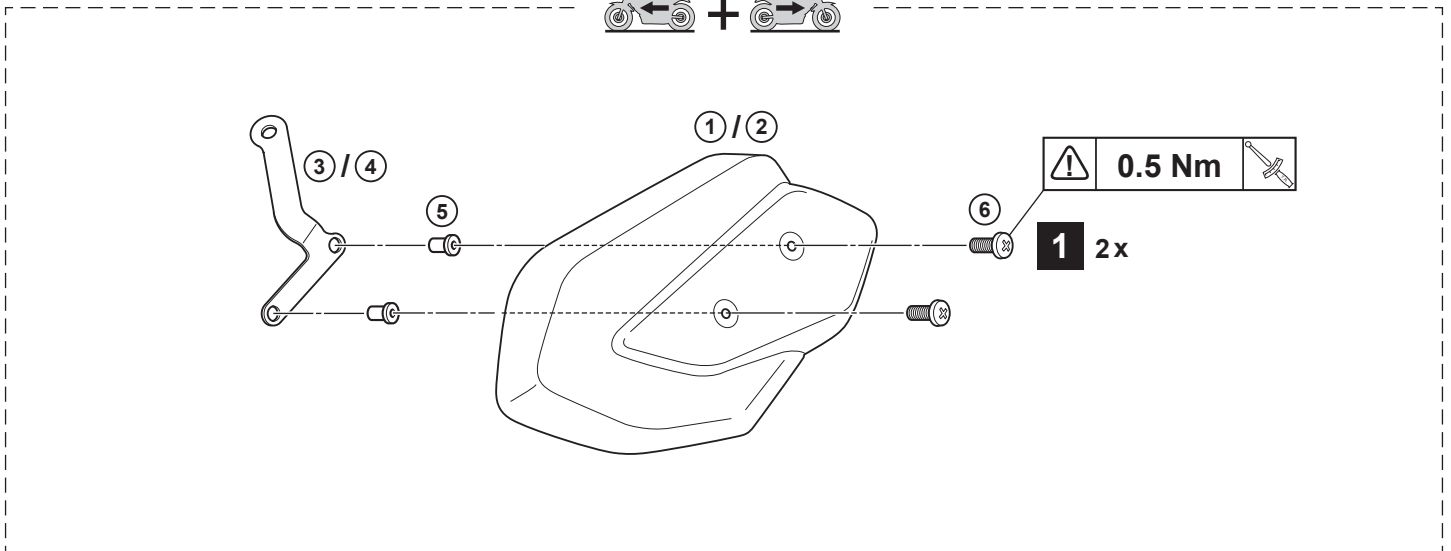

Brush Guard XMAX

BKA-285F0-**

00:18

| Posnr. | QTY | |
|--------|-----|---|
| ① | 1 |   |
| ② | 1 |   |

| Posnr. | QTY | |
|--------|-----|---|
| ③ | 1 |   |
| ④ | 1 |   |
| ⑤ | 4 |  M5 |
| ⑥ | 4 |  M5 X 14mm |

Very difficult, suitable for expert DIY or professional

Brush Guard XMAX