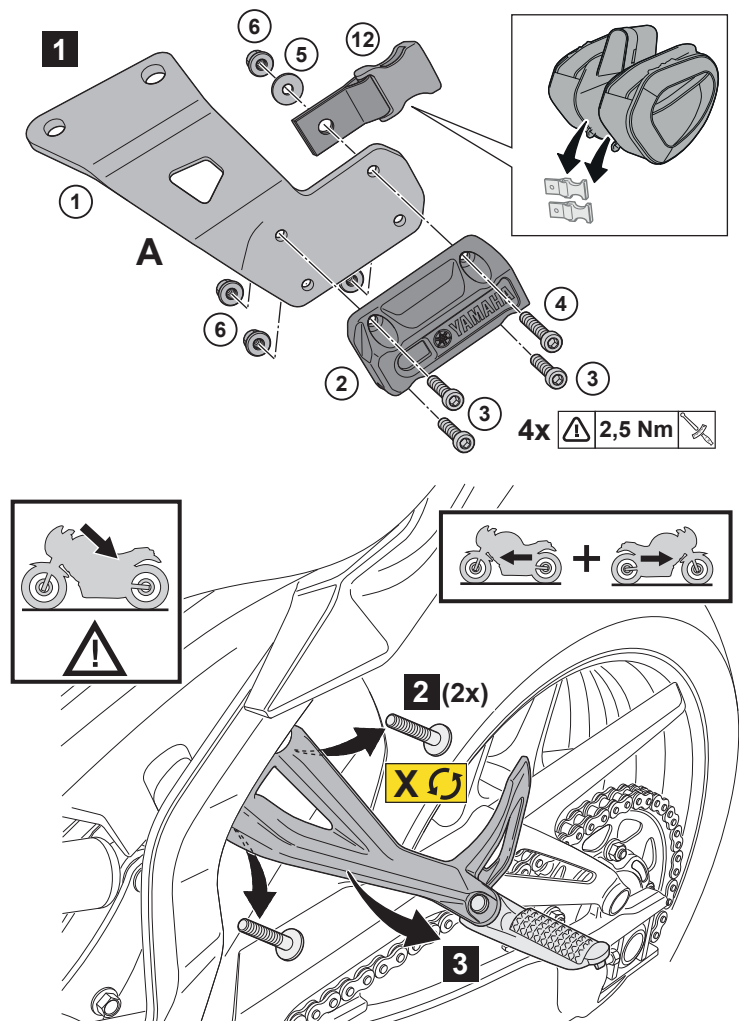

MT-09 Stay Soft Side Bags

BME-FSSBS- ** - **

Posnr.	QTY	
①	1	
②	1	
③	6	M5x16
④	2	M5x20
⑤	2	M5
⑥	8	M5
⑦	1	
⑧	2	
⑨	2	
⑩	4	M5x12
⑪	4	M5
⑫	1	

Easy, suitable for novice with little experience
Fairly easy, suitable for beginner with some experience
Fairly difficult, suitable for competent DIY mechanic
Difficult, suitable for experienced DIY mechanic
Very difficult, suitable for expert DIY or professional