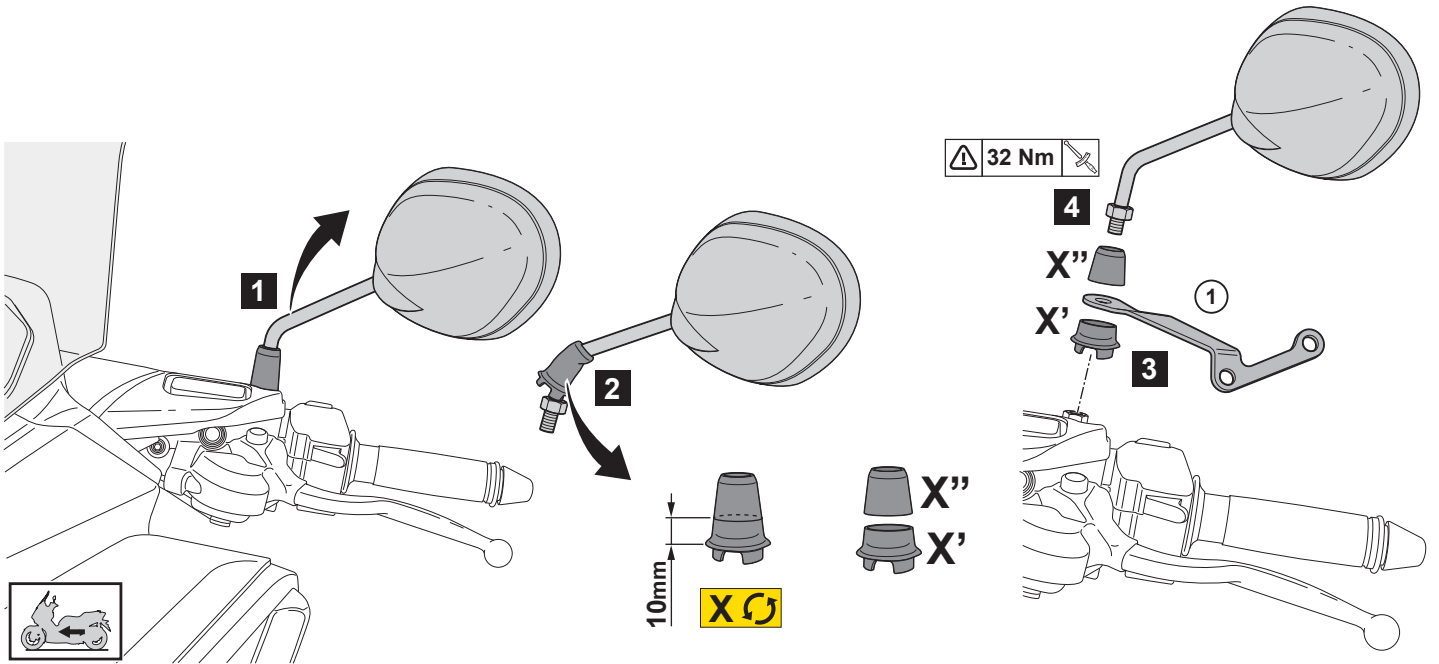

## TRICITY 125/155/300 KNUCKLE VISOR KIT

BCS-F85F0-\*\*-\*\*-\*\*

Posnr.	QTY		
①	1		
②	1		
③			
④	4		
⑤	4		

**CW** ; Clock wise (Right Hand)  
**CCW** ; Counter Clock Wise (Left Hand)

For TRICITY 125/155  
 ← (2021)

## TRICITY 125/155/300 KNUCKLE VISOR KIT

For TRICITY 125/155  
(2022) →

## TRICITY 125/155/300 KNUCKLE VISOR KIT