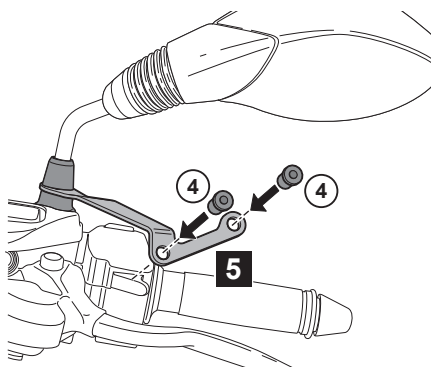

## TRICITY 125/155/300 KNUCKLE VISOR KIT

BCS-F85F0-\*\*-\*\*-\*\*

Posnr.	QTY		
①	1		
②	1		
③			
④	4		
⑤	4		

**CW** ; Clock wise (Right Hand)  
**CCW** ; Counter Clock Wise (Left Hand)

For TRICITY 125/155  
 ← (2021)

## TRICITY 125/155/300 KNUCKLE VISOR KIT