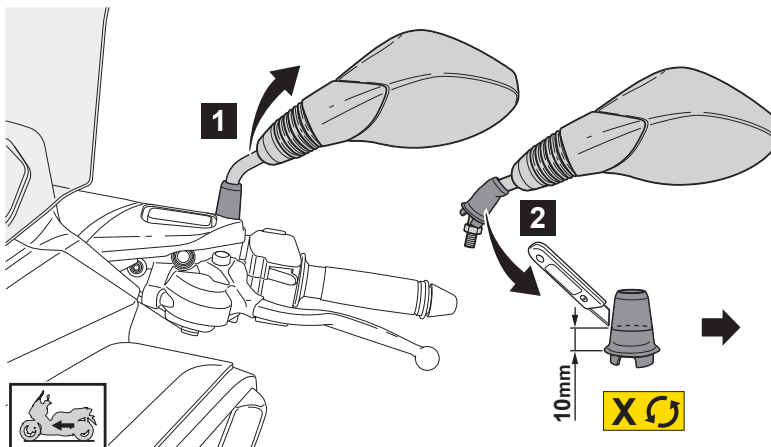

## TRICITY 125/155/300 KNUCKLE VISOR KIT

BCS-F85F0-\*\*-\*\*-\*\*

Posnr.	QTY		
①	1		
②	1		
③			
④	4		
⑤	4		

**CW** ; Clock wise (Right Hand)  
**CCW** ; Counter Clock Wise (Left Hand)

For TRICITY 125/155  
 ← (2021)

## TRICITY 125/155/300 KNUCKLE VISOR KIT