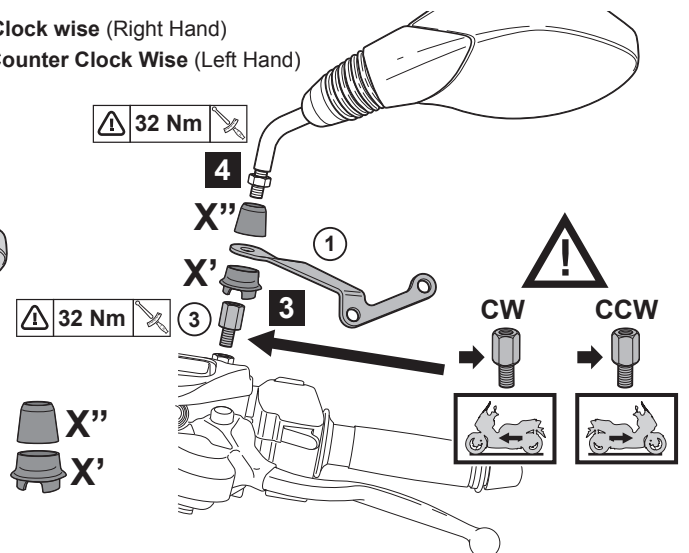

## TRICITY 125/155/300 KNUCKLE VISOR KIT

BCS-F85F0-\*\*-\*\*-\*\*

Posnr.	QTY		
①	1		
②	1		
③			
④	4		
⑤	4		

**CW** ; Clock wise (Right Hand)  
**CCW** ; Counter Clock Wise (Left Hand)

For TRICITY 125/155  
 ← (2021)

## TRICITY 125/155/300 KNUCKLE VISOR KIT

For TRICITY 125/155  
(2022) →

## TRICITY 125/155/300 KNUCKLE VISOR KIT