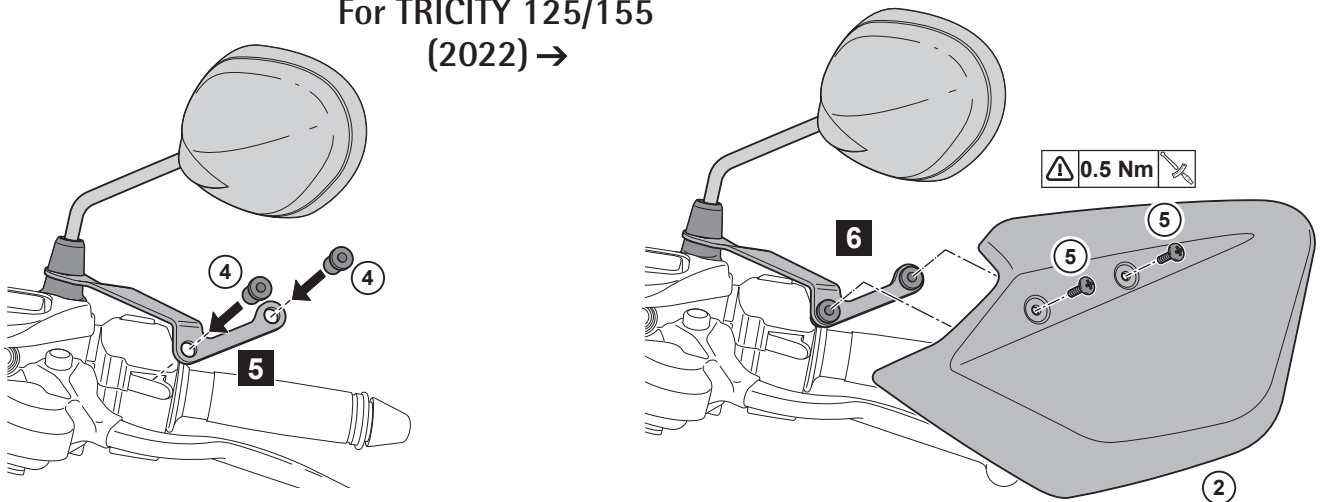

## TRICITY 125/155/300 KNUCKLE VISOR KIT

BCS-F85F0-\*\*-\*\*-\*\*

Posnr.	QTY		
①	1		
②	1		
③			
④	4		
⑤	4		

**CW** ; Clock wise (Right Hand)  
**CCW** ; Counter Clock Wise (Left Hand)

For TRICITY 125/155  
 ← (2021)

## TRICITY 125/155/300 KNUCKLE VISOR KIT