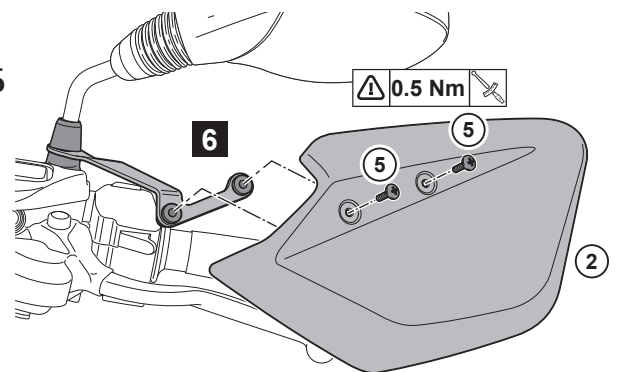

## TRICITY 125/155/300 KNUCKLE VISOR KIT

BCS-F85F0-\*\*-\*\*-\*\*

Posnr.	QTY		
①	1		
②	1		
③			
④	4		
⑤	4		

**CW** ; Clock wise (Right Hand)  
**CCW** ; Counter Clock Wise (Left Hand)

For TRICITY 125/155  
 ← (2021)

## TRICITY 125/155/300 KNUCKLE VISOR KIT