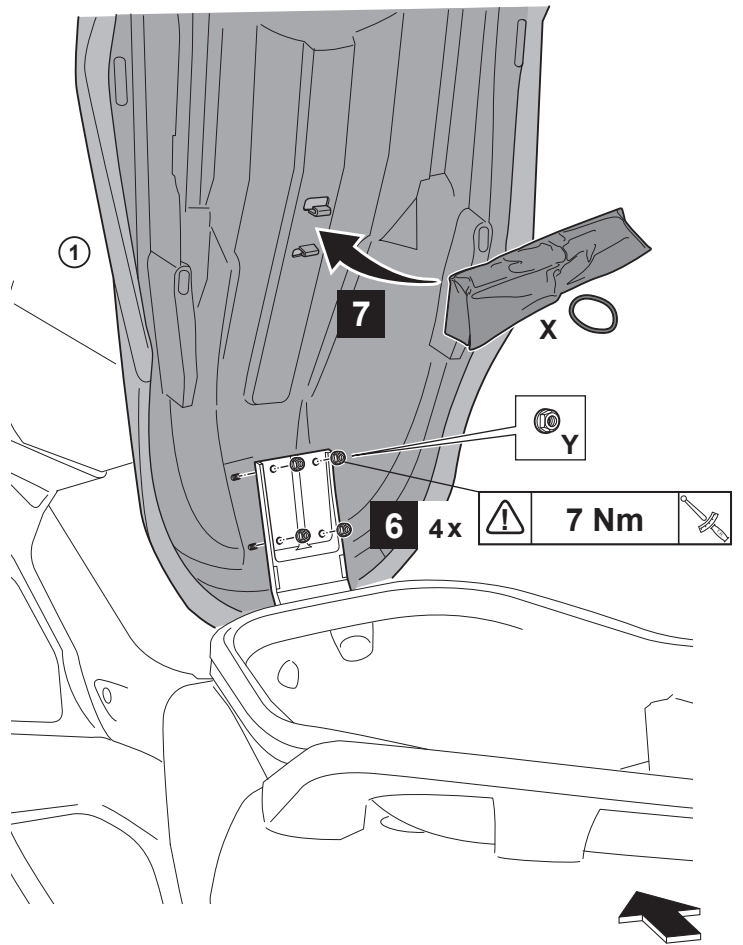

Low Seat X-MAX300 / Tricity300

B74-F47C0-L0

00:06

Posnr.	QTY	
①	1	
Not Included		

Easy, suitable for novice with little experience

Fairly easy, suitable for beginner with some experience

Fairly difficult, suitable for competent DIY mechanic

Difficult, suitable for experienced DIY mechanic

Very difficult, suitable for expert DIY or professional

Low Seat X-MAX300 / Tricity300

EMBLEM INSTRUCTION

00:12

Low Seat X-MAX300 / Tricity300

A