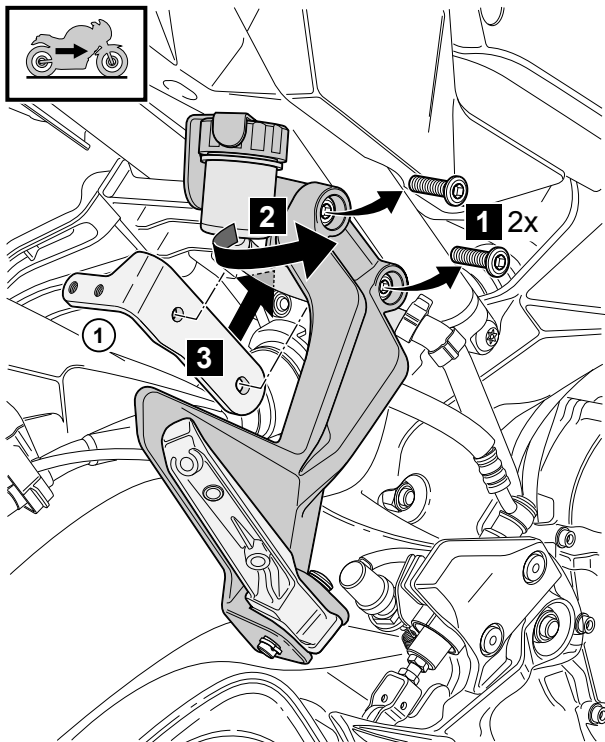

## Tracer 900 (2018) City Side Case Stay

B5C-F84G0-\*\*-\*\*

Posnr.	QTY		
①	1		
②	4	 M8x30	
③	2		
④	1		
⑤	6	 M8x20	
⑥	1		
⑦	4	 M8x16	

## Tracer 900 (2018) City Side Case Stay

### Tracer 900 (2018) City Side Case Stay