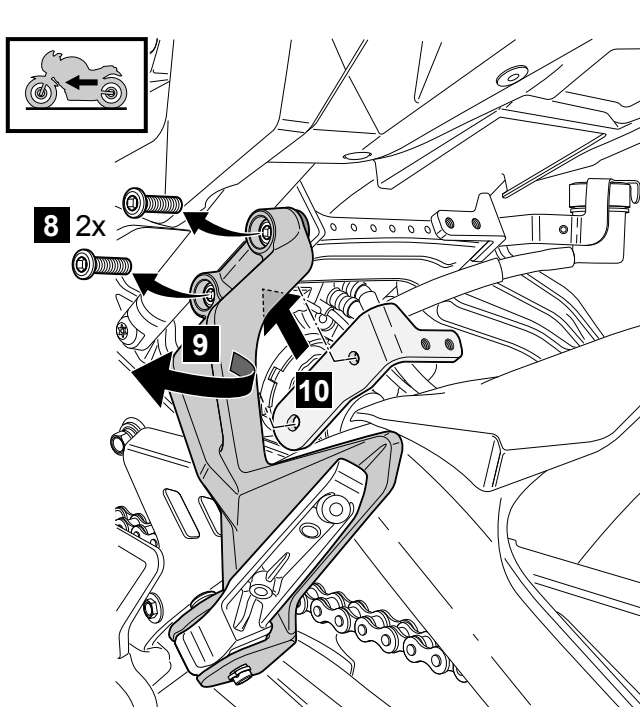

## Tracer 900 (2018) City Side Case Stay

B5C-F84G0-\*\*-\*\*

Posnr.	QTY		
①	1		
②	4	 M8x30	
③	2		
④	1		
⑤	6	 M8x20	
⑥	1		
⑦	4	 M8x16	

## Tracer 900 (2018) City Side Case Stay

### Tracer 900 (2018) City Side Case Stay