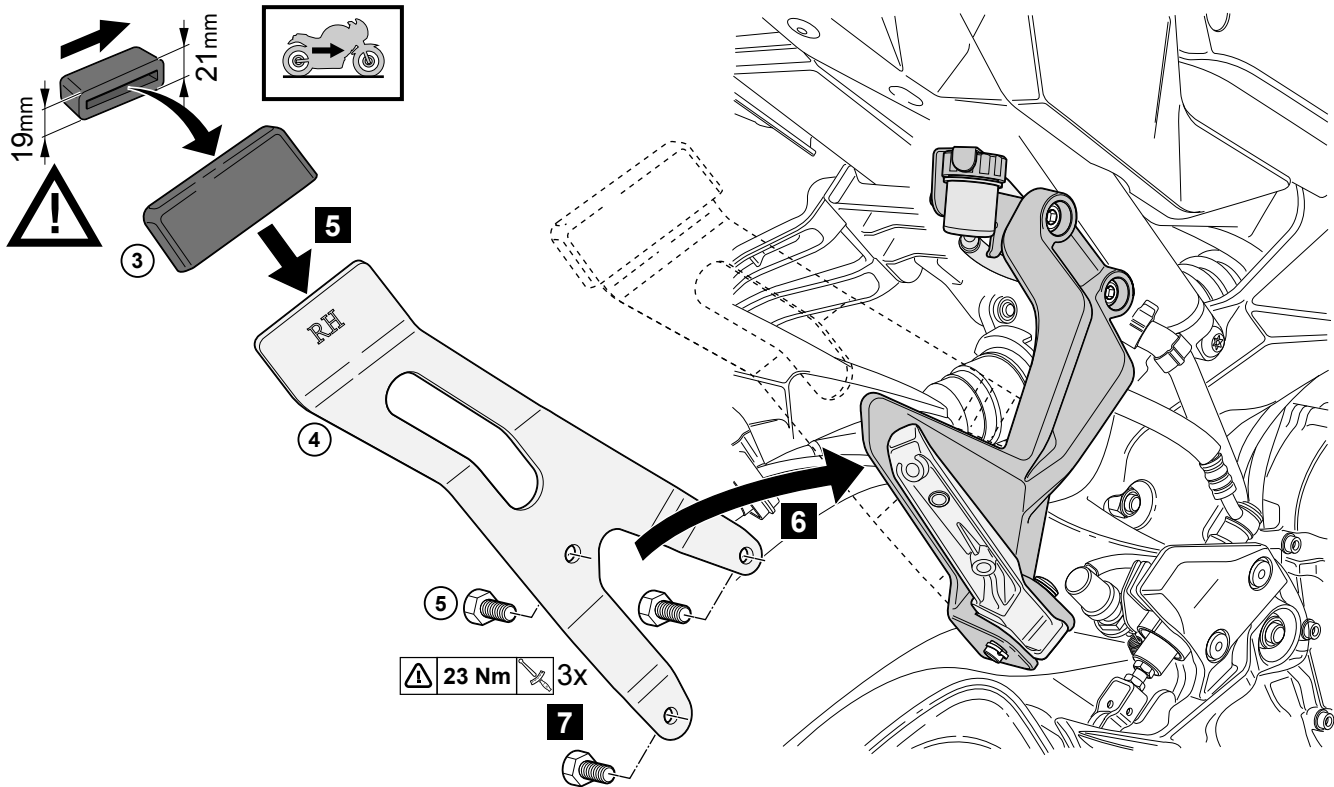

## Tracer 900 (2018) City Side Case Stay

B5C-F84G0-\*\*-\*\*

Posnr.	QTY		
①	1		
②	4	 M8x30	
③	2		
④	1		
⑤	6	 M8x20	
⑥	1		
⑦	4	 M8x16	

## Tracer 900 (2018) City Side Case Stay

### Tracer 900 (2018) City Side Case Stay