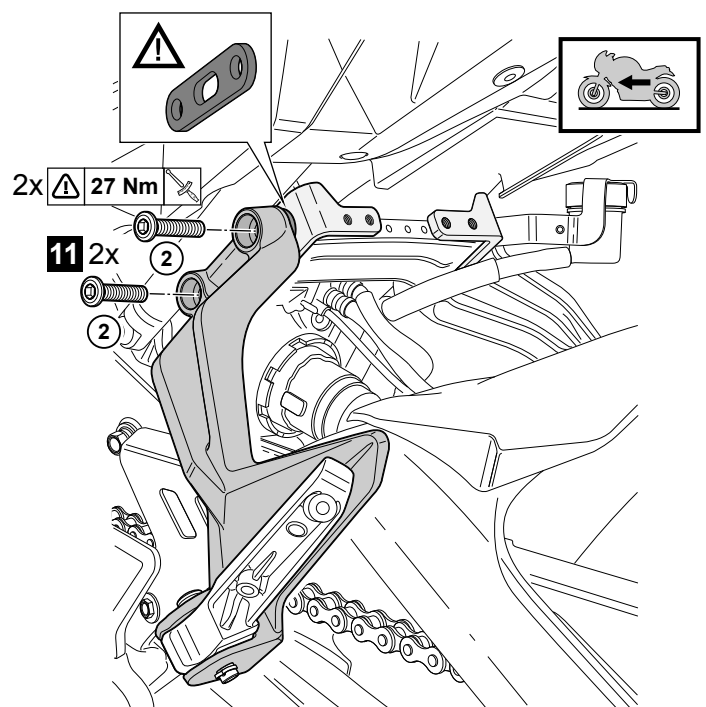

## Tracer 900 (2018) City Side Case Stay

B5C-F84G0-\*\*-\*\*

Posnr.	QTY		
①	1		
②	4	 M8x30	
③	2		
④	1		
⑤	6	 M8x20	
⑥	1		
⑦	4	 M8x16	

## Tracer 900 (2018) City Side Case Stay

### Tracer 900 (2018) City Side Case Stay