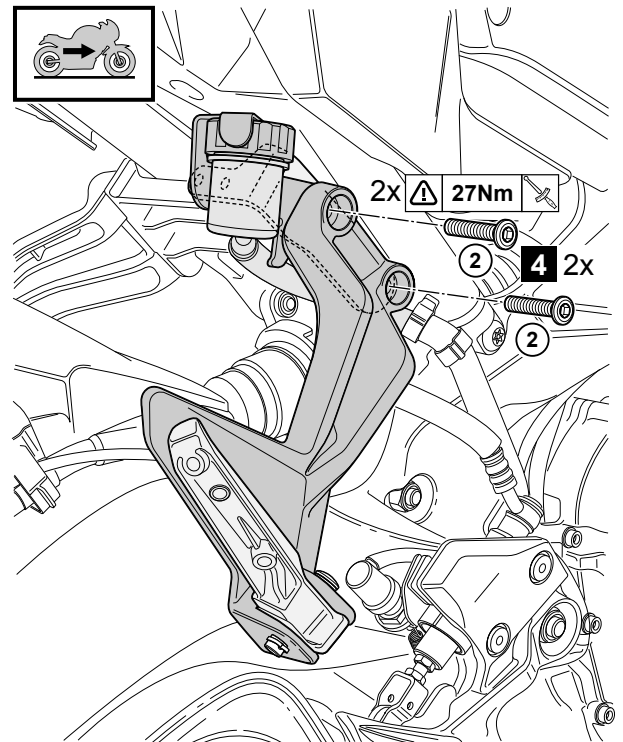

## Tracer 900 (2018) City Side Case Stay

B5C-F84G0-\*\*-\*\*

Posnr.	QTY		
①	1		
②	4	 M8x30	
③	2		
④	1		
⑤	6	 M8x20	
⑥	1		
⑦	4	 M8x16	

## Tracer 900 (2018) City Side Case Stay

### Tracer 900 (2018) City Side Case Stay