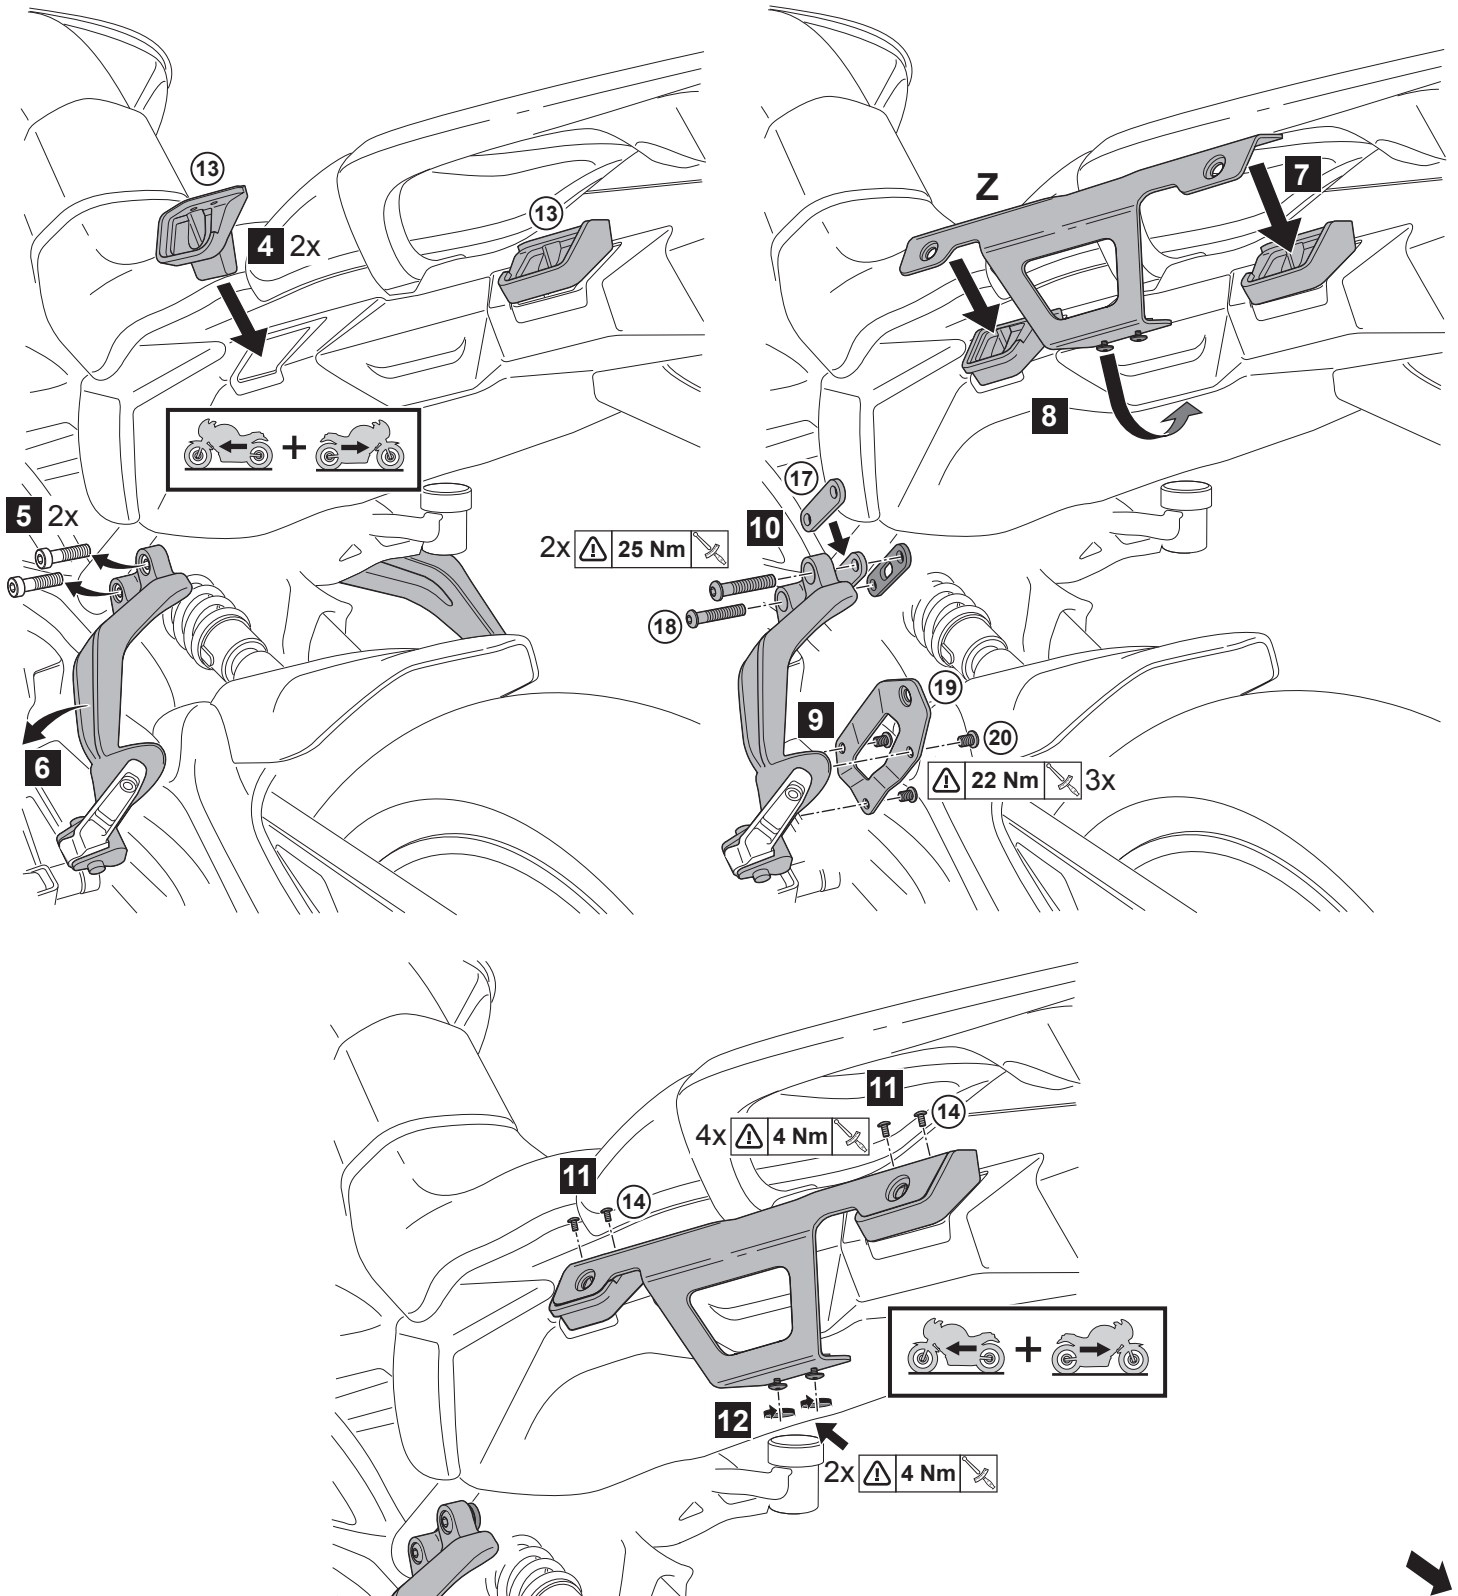

Tracer 900 (2018) ABS Side Case Stay

B5C-F8423-***

Posnr.	QTY		
①	1		
②	6		
③	2		
④	2		
⑤	8		
⑥	1		
⑦	2		
⑧	2		
⑨	6		
⑩	6		
⑪	8		
⑫	1		

Posnr.	QTY		
⑬	2		
⑭	8		
⑮	4		
⑯	2		
⑰	2		
⑱	4		
⑲	1		
⑳	6		

Tracer 900 (2018) ABS Side Case Stay

Tracer 900 (2018) ABS Side Case Stay

Tracer 900 (2018) ABS Side Case Stay