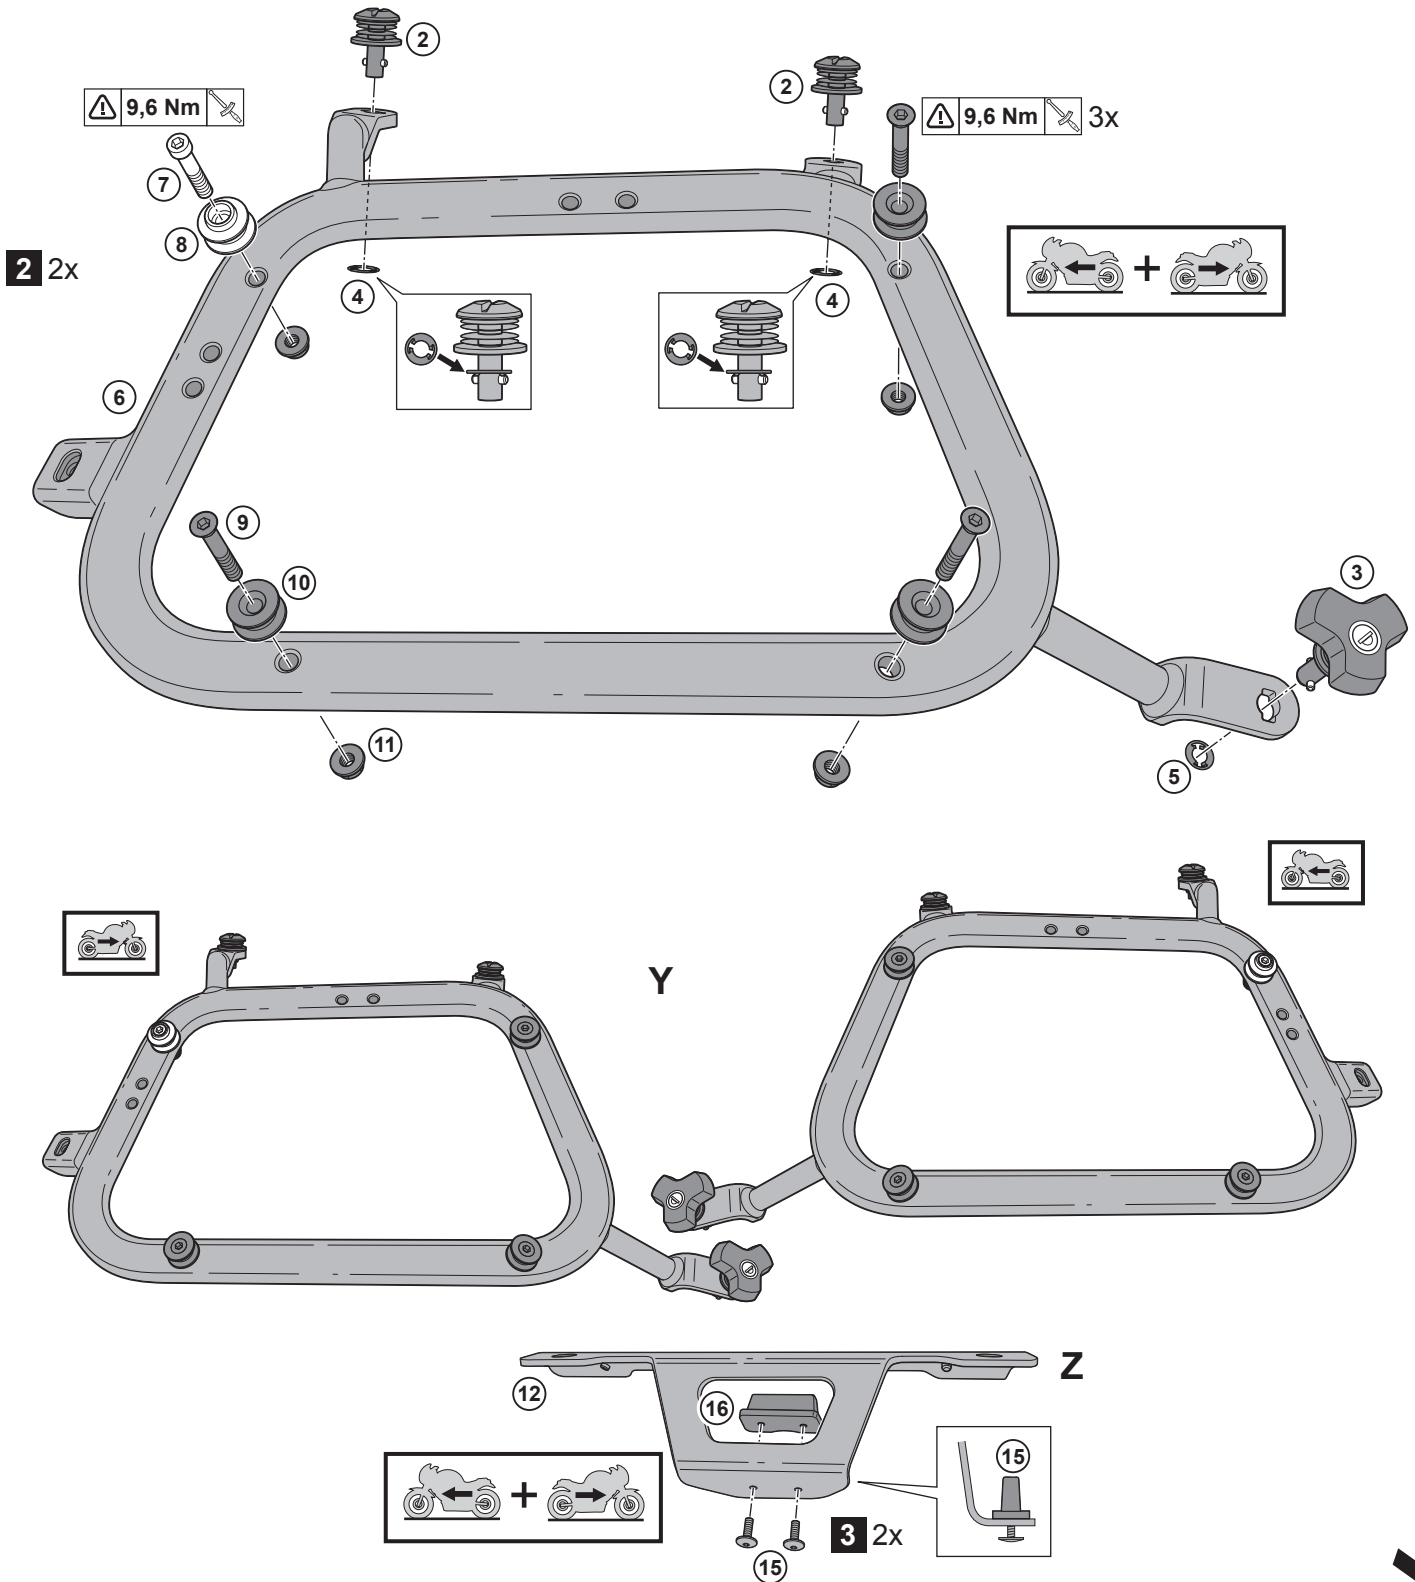

Tracer 900 (2018) ABS Side Case Stay

B5C-F8423-***

Posnr.	QTY		
①	1		
②	6		
③	2		
④	2		
⑤	8		
⑥	1		
⑦	2		
⑧	2		
⑨	6		
⑩	6		
⑪	8		
⑫	1		

Posnr.	QTY		
⑬	2		
⑭	8		
⑮	4		
⑯	2		
⑰	2		
⑱	4		
⑲	1		
⑳	6		

Tracer 900 (2018) ABS Side Case Stay

Tracer 900 (2018) ABS Side Case Stay

Tracer 900 (2018) ABS Side Case Stay