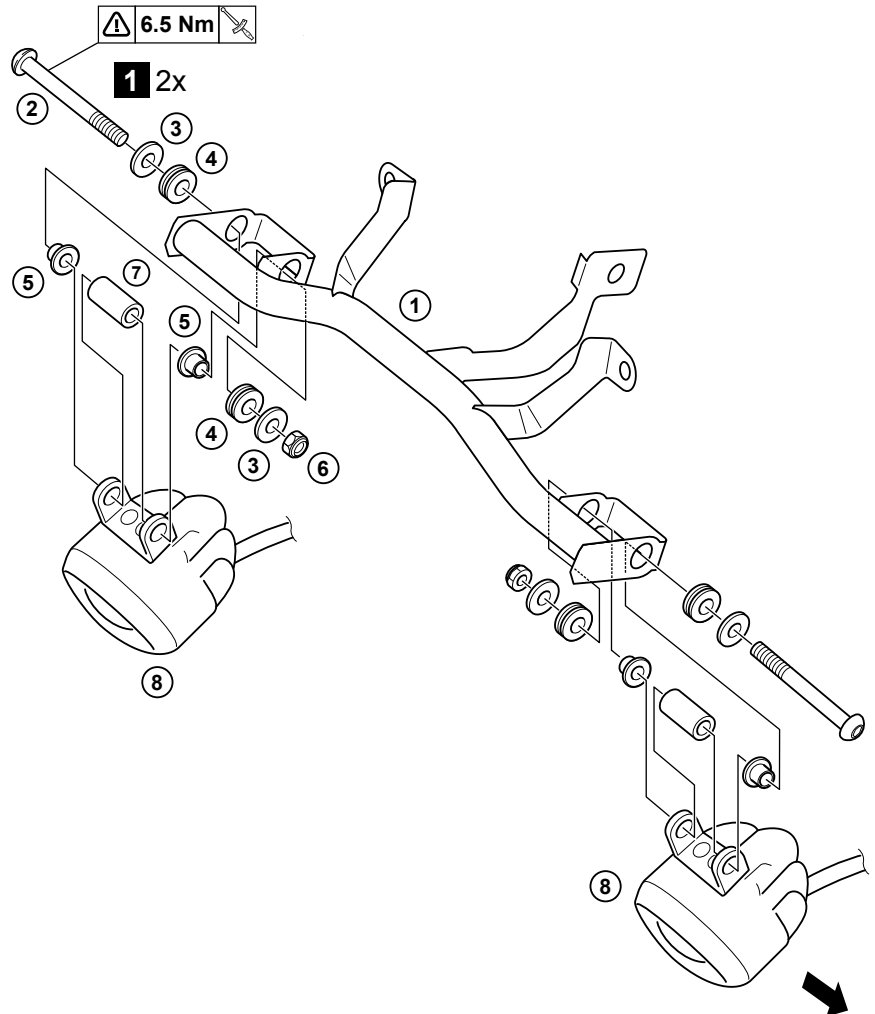

Tracer 900 (2018) Fog Light Stay

B5C-H54A5-**-**

Posnr.	QTY	
①	1	
②	2	 M6 X 55mm
③	4	 M6
④	4	
⑤	4	 M6
⑥	2	 M6
⑦	2	 M6
⑧	2	
⑨	1	
⑩	1	
⑪	1	
⑫	1	 M4 x 15mm
⑬	1	 M4
⑭	1	
⑮	1	
⑯	1	

NOT INCLUDED BS2-854A3-00-00 NOT INCLUDED

Tracer 900 (2018) Fog Light Stay

Tracer 900 (2018) Fog Light Stay

Tracer 900 (2018) Fog Light Stay