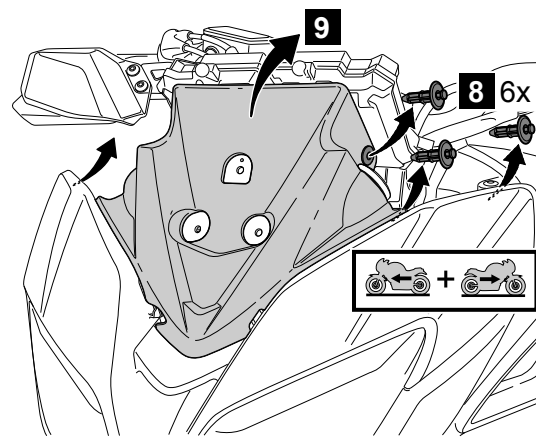

Tracer 900 (2018) Fog Light Stay

B5C-H54A5-**-**

Posnr.	QTY	
①	1	
②	2	 M6 X 55mm
③	4	 M6
④	4	
⑤	4	 M6
⑥	2	 M6
⑦	2	 M6
⑧	2	
⑨	1	
⑩	1	
⑪	1	
⑫	1	 M4 x 15mm
⑬	1	 M4
⑭	1	
⑮	1	
⑯	1	

NOT INCLUDED BS2-854A3-00-00 NOT INCLUDED

Tracer 900 (2018) Fog Light Stay

Tracer 900 (2018) Fog Light Stay

Tracer 900 (2018) Fog Light Stay