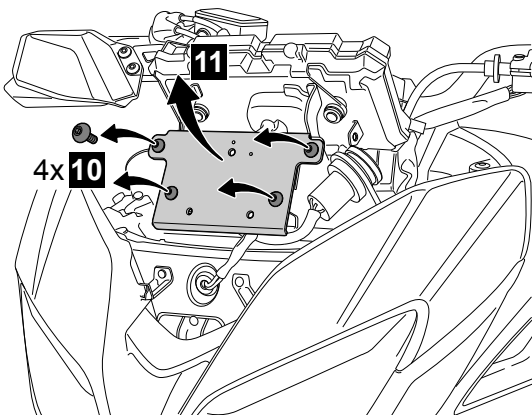

Tracer 900 (2018) Fog Light Stay

B5C-H54A5-**-**

Posnr.	QTY	
①	1	
②	2	 M6 X 55mm
③	4	 M6
④	4	
⑤	4	 M6
⑥	2	 M6
⑦	2	 M6
⑧	2	
⑨	1	
⑩	1	
⑪	1	
⑫	1	 M4 x 15mm
⑬	1	 M4
⑭	1	
⑮	1	
⑯	1	

NOT INCLUDED BS2-854A3-00-00 NOT INCLUDED

Tracer 900 (2018) Fog Light Stay

Tracer 900 (2018) Fog Light Stay

Tracer 900 (2018) Fog Light Stay