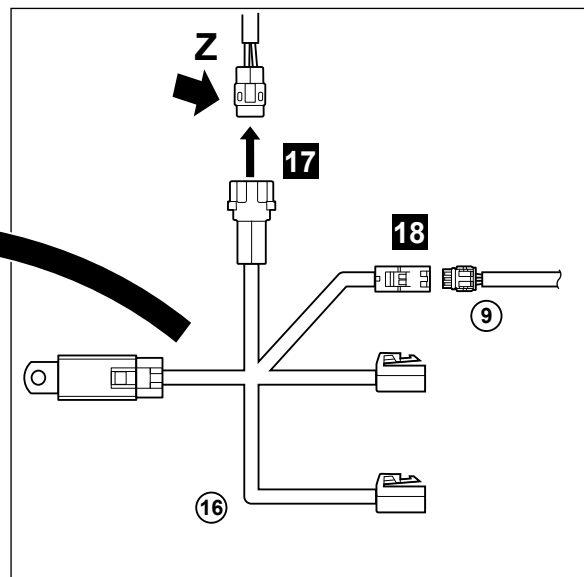

Tracer 900 (2018) Fog Light Stay

B5C-H54A5-**-**

Posnr.	QTY	
①	1	
②	2	 M6 X 55mm
③	4	 M6
④	4	
⑤	4	 M6
⑥	2	 M6
⑦	2	 M6
⑧	2	
⑨	1	
⑩	1	
⑪	1	
⑫	1	 M4 x 15mm
⑬	1	 M4
⑭	1	
⑮	1	
⑯	1	

NOT INCLUDED BS2-854A3-00-00 NOT INCLUDED

Tracer 900 (2018) Fog Light Stay

Tracer 900 (2018) Fog Light Stay

Tracer 900 (2018) Fog Light Stay