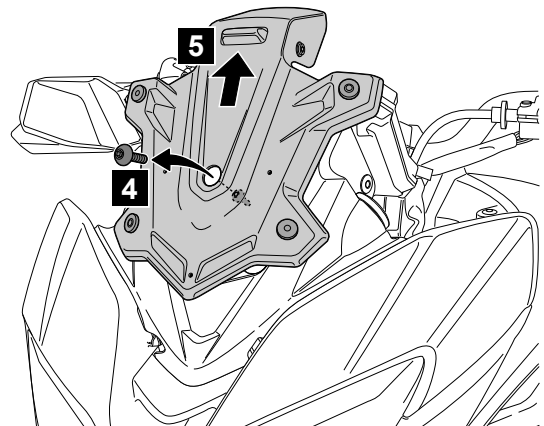

Tracer 900 (2018) Fog Light Stay

B5C-H54A5-**-**

Posnr.	QTY	
①	1	
②	2	 M6 X 55mm
③	4	 M6
④	4	
⑤	4	 M6
⑥	2	 M6
⑦	2	 M6
⑧	2	
⑨	1	
⑩	1	
⑪	1	
⑫	1	 M4 x 15mm
⑬	1	 M4
⑭	1	
⑮	1	
⑯	1	

NOT INCLUDED BS2-854A3-00-00 NOT INCLUDED

Tracer 900 (2018) Fog Light Stay

Tracer 900 (2018) Fog Light Stay

Tracer 900 (2018) Fog Light Stay