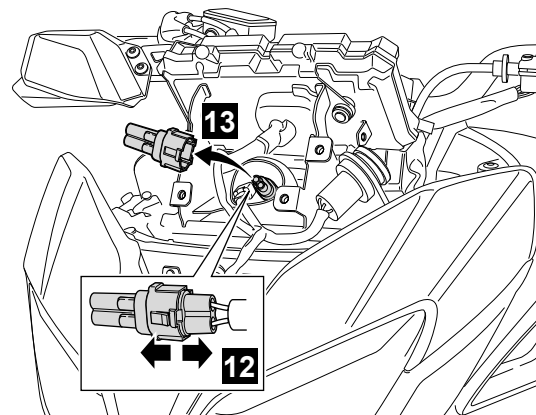

Tracer 900 (2018) Fog Light Stay