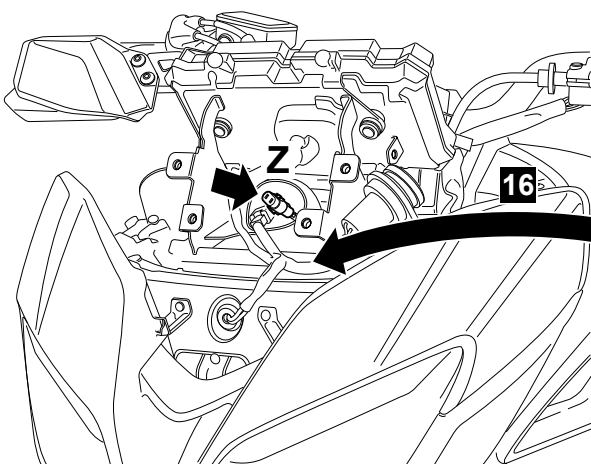

Tracer 900 (2018) Fog Light Stay

B5C-H54A5-**-**

Posnr.	QTY	
①	1	
②	2	 M6 X 55mm
③	4	 M6
④	4	
⑤	4	 M6
⑥	2	 M6
⑦	2	 M6
⑧	2	
⑨	1	
⑩	1	
⑪	1	
⑫	1	 M4 x 15mm
⑬	1	 M4
⑭	1	
⑮	1	
⑯	1	

NOT INCLUDED BS2-854A3-00-00 NOT INCLUDED

Tracer 900 (2018) Fog Light Stay

Tracer 900 (2018) Fog Light Stay

Tracer 900 (2018) Fog Light Stay