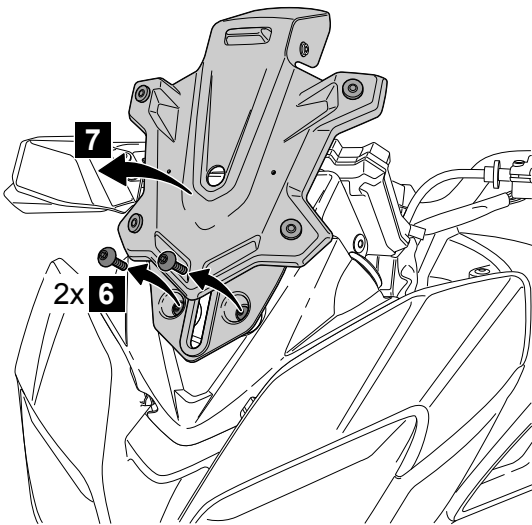

Tracer 900 (2018) Fog Light Stay

B5C-H54A5-**-**

Posnr.	QTY	
①	1	
②	2	 M6 X 55mm
③	4	 M6
④	4	
⑤	4	 M6
⑥	2	 M6
⑦	2	 M6
⑧	2	
⑨	1	
⑩	1	
⑪	1	
⑫	1	 M4 x 15mm
⑬	1	 M4
⑭	1	
⑮	1	
⑯	1	

NOT INCLUDED BS2-854A3-00-00 NOT INCLUDED

Tracer 900 (2018) Fog Light Stay

Tracer 900 (2018) Fog Light Stay

Tracer 900 (2018) Fog Light Stay