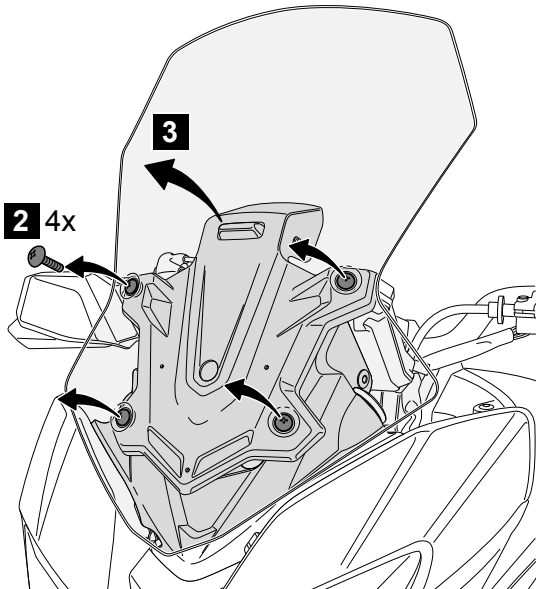

Tracer 900 (2018) Fog Light Stay

B5C-H54A5-**-**

Posnr.	QTY	
①	1	
②	2	 M6 X 55mm
③	4	 M6
④	4	
⑤	4	 M6
⑥	2	 M6
⑦	2	 M6
⑧	2	
⑨	1	
⑩	1	
⑪	1	
⑫	1	 M4 x 15mm
⑬	1	 M4
⑭	1	
⑮	1	
⑯	1	

NOT INCLUDED BS2-854A3-00-00 NOT INCLUDED

Tracer 900 (2018) Fog Light Stay

Tracer 900 (2018) Fog Light Stay

Tracer 900 (2018) Fog Light Stay