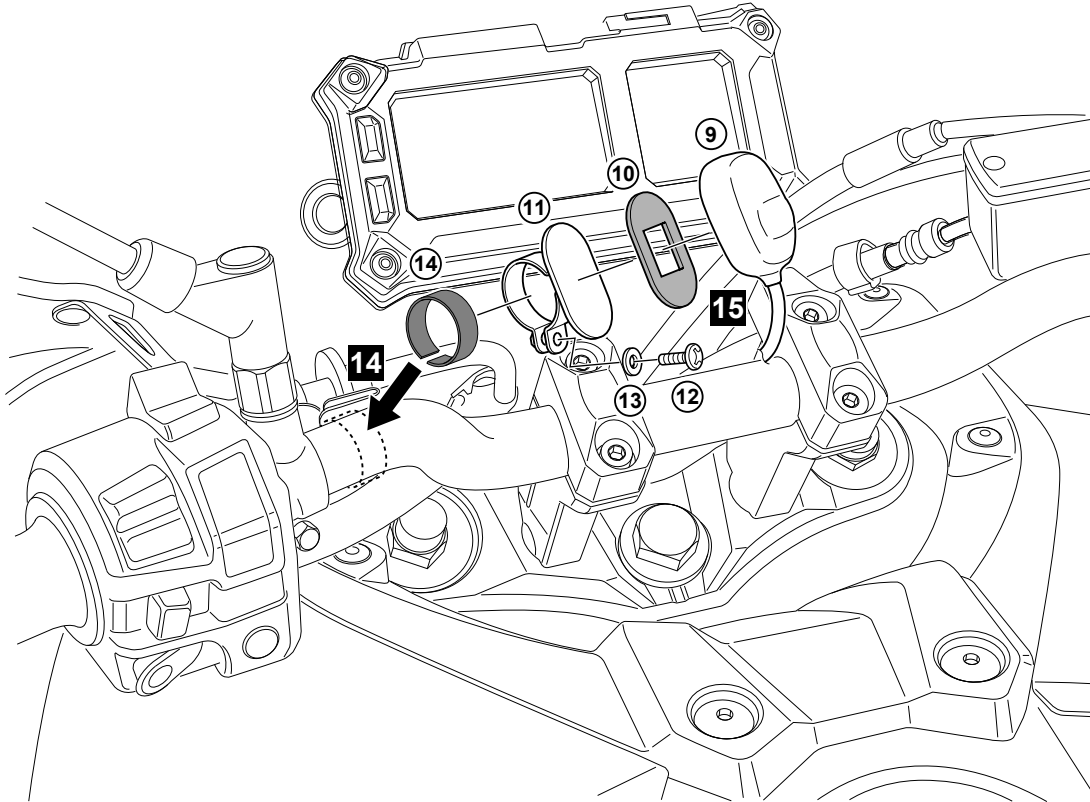

Tracer 900 (2018) Fog Light Stay

B5C-H54A5-**-**

Posnr.	QTY	
①	1	
②	2	 M6 X 55mm
③	4	 M6
④	4	
⑤	4	 M6
⑥	2	 M6
⑦	2	 M6
⑧	2	
⑨	1	
⑩	1	
⑪	1	
⑫	1	 M4 x 15mm
⑬	1	 M4
⑭	1	
⑮	1	
⑯	1	

NOT INCLUDED BS2-854A3-00-00 NOT INCLUDED

Tracer 900 (2018) Fog Light Stay

Tracer 900 (2018) Fog Light Stay

Tracer 900 (2018) Fog Light Stay