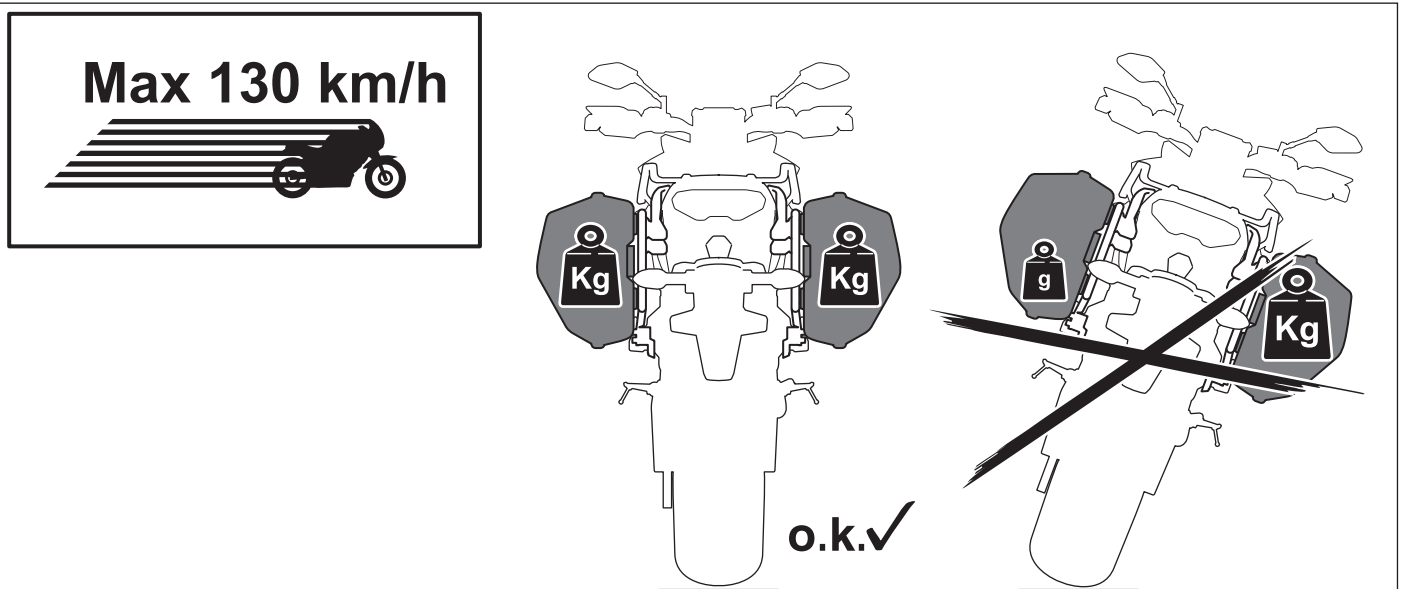

Soft ABS Side Cases

BD5-F84B8-00-**

| Posnr. | QTY | |
|--------|-----|---|
| ① | 2 |  (L/R) |
| ② | 2 |  |
| ③ | 2 |  |

OFF ROAD

ON ROAD

| | |
|--|---|
|  |  |
|  |  |

Soft ABS Side Cases

BD5-F84B8-00-**

Soft ABS Side Cases

BD5-F84B8-00-**

Soft ABS Side Cases

BD5-F84B8-00-**