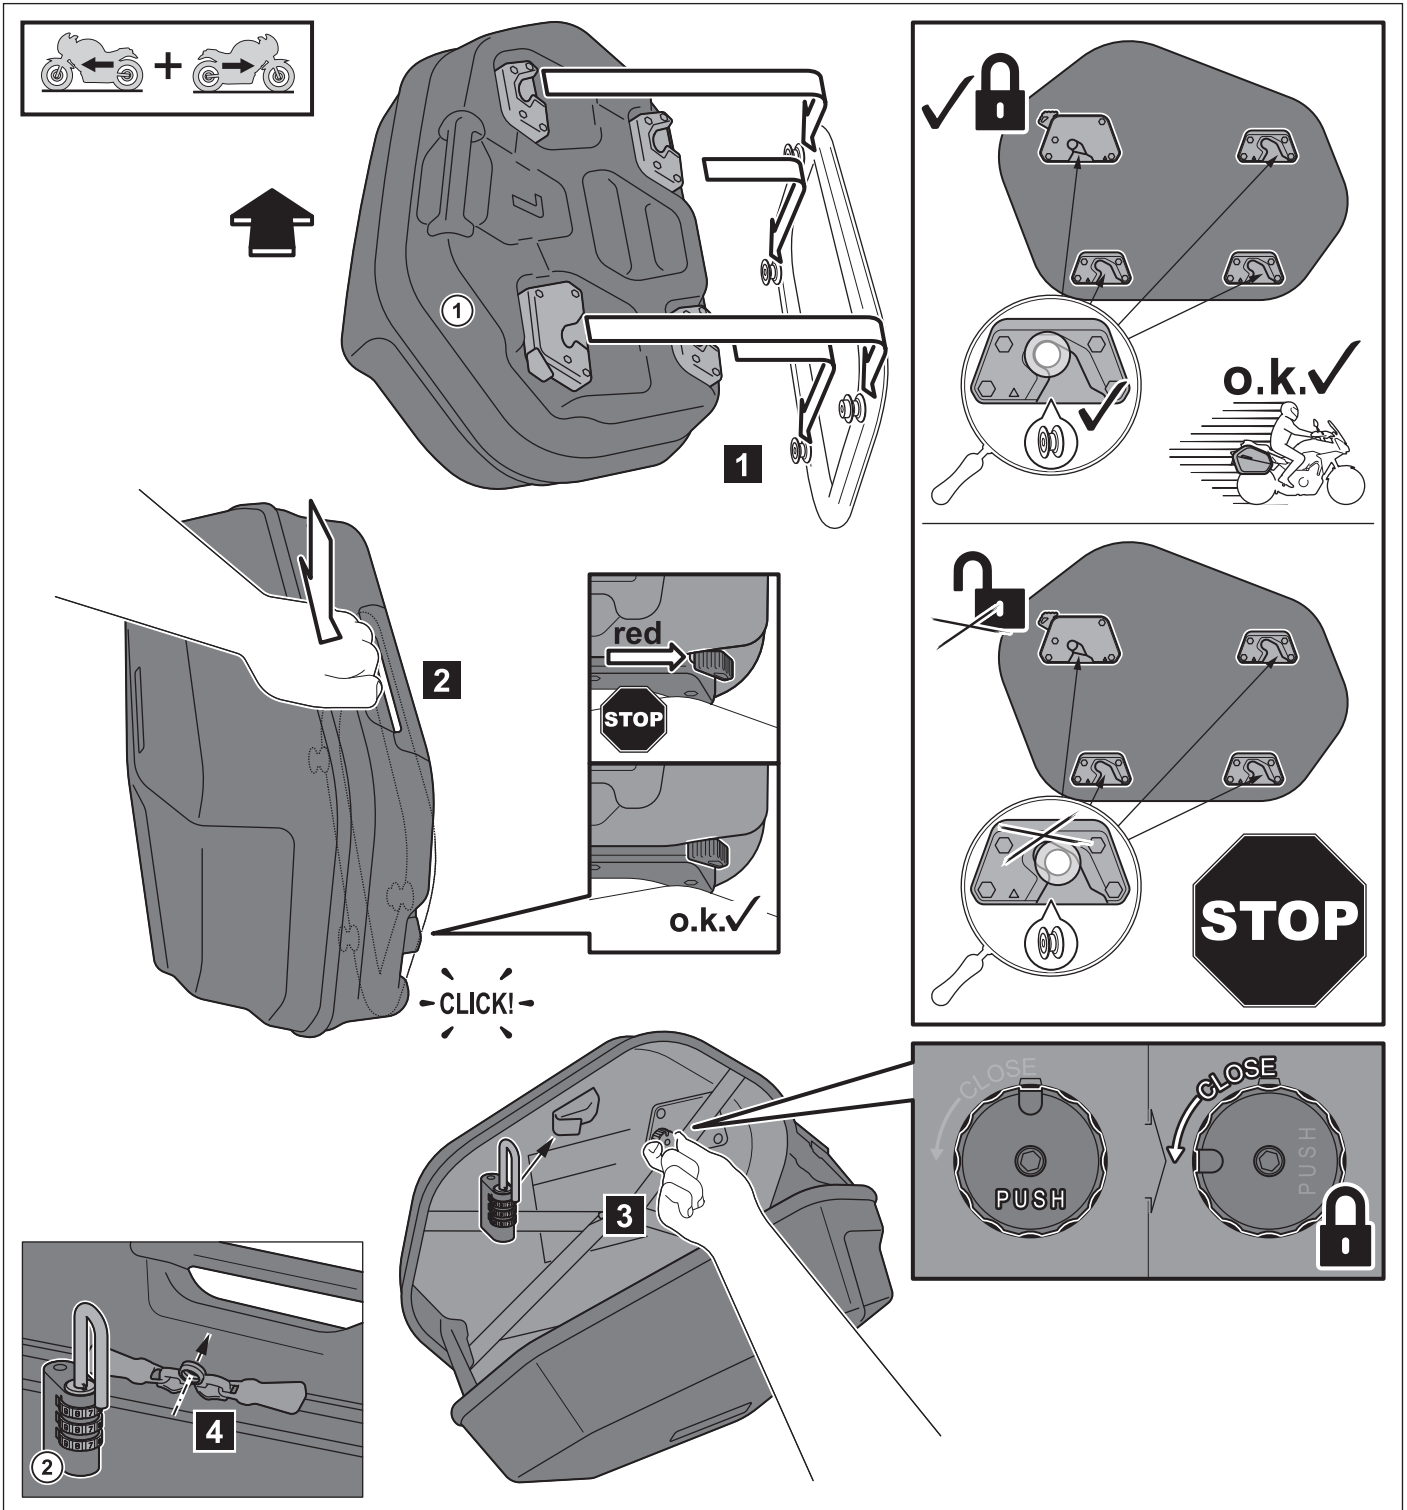

Soft ABS Side Cases

BD5-F84B8-00-**

| Posnr. | QTY | |
|--------|-----|---|
| ① | 2 |  (L/R) |
| ② | 2 |  |
| ③ | 2 |  |

OFF ROAD

ON ROAD

| | |
|--|---|
|  |  |
|  |  |

Soft ABS Side Cases

BD5-F84B8-00-**

Soft ABS Side Cases

BD5-F84B8-00-**

Soft ABS Side Cases

BD5-F84B8-00-**