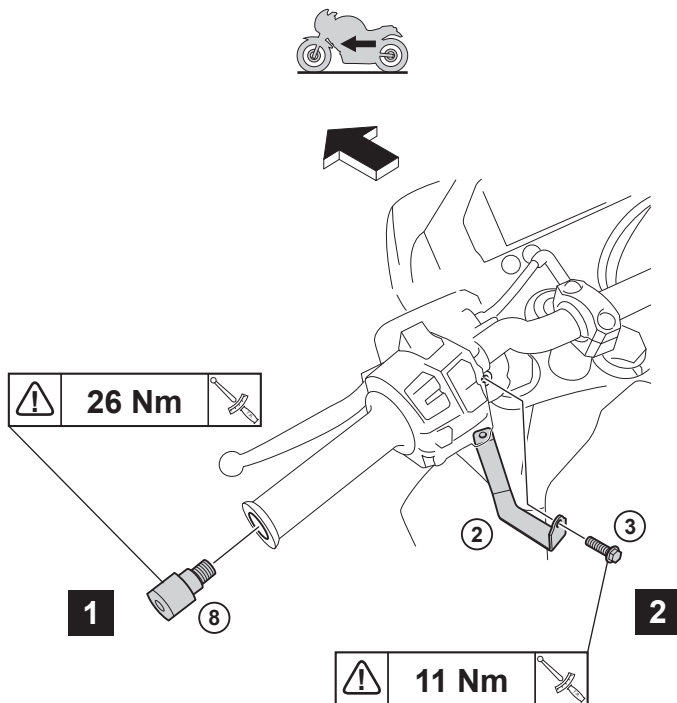

## Niken Handlebar Guard

BD5-F85F0-\*\*-\*\*

Posnr.	QTY	
①	1	
②	1	
③	1	
④	1	
⑤	1	
⑥	1	

Posnr.	QTY	
⑦	2	
⑧	2	
⑨	2	M8x50mm
⑩	2	
⑪	2	
⑫	2	

<b>Easy</b> , suitable for novice with little experience 	<b>Fairly easy</b> , suitable for beginner with some experience 	<b>Fairly difficult</b> , suitable for competent DIY mechanic 	<b>Difficult</b> , suitable for experienced DIY mechanic 	<b>Very difficult</b> , suitable for expert DIY or professional 
--	---	---	--	---

## Niken Handlebar Guard