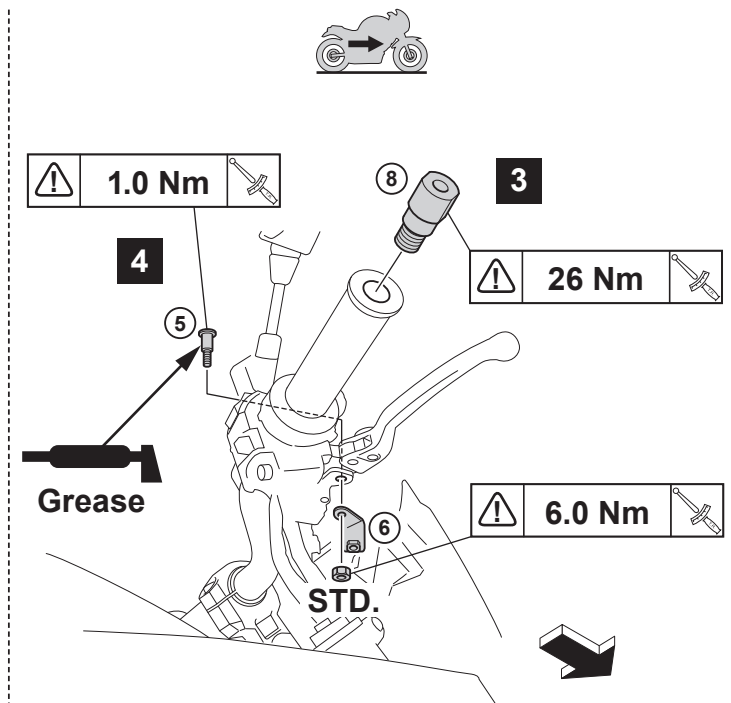

## Niken Handlebar Guard

BD5-F85F0-\*\*-\*\*

Posnr.	QTY	
①	1	
②	1	
③	1	
④	1	
⑤	1	
⑥	1	

Posnr.	QTY	
⑦	2	
⑧	2	
⑨	2	M8x50mm
⑩	2	
⑪	2	
⑫	2	

<b>Easy</b> , suitable for novice with little experience 	<b>Fairly easy</b> , suitable for beginner with some experience 	<b>Fairly difficult</b> , suitable for competent DIY mechanic 	<b>Difficult</b> , suitable for experienced DIY mechanic 	<b>Very difficult</b> , suitable for expert DIY or professional 
--	---	---	--	---

## Niken Handlebar Guard