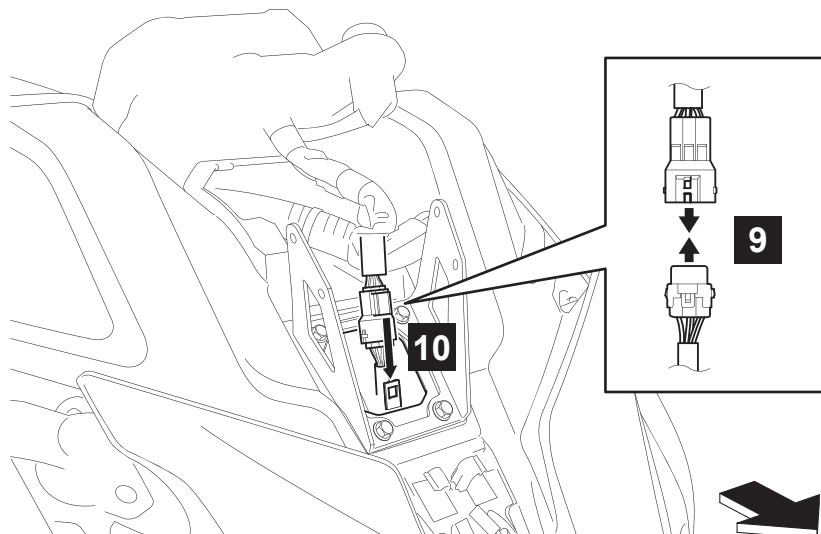

Hardware Kit, Screen NIKEN