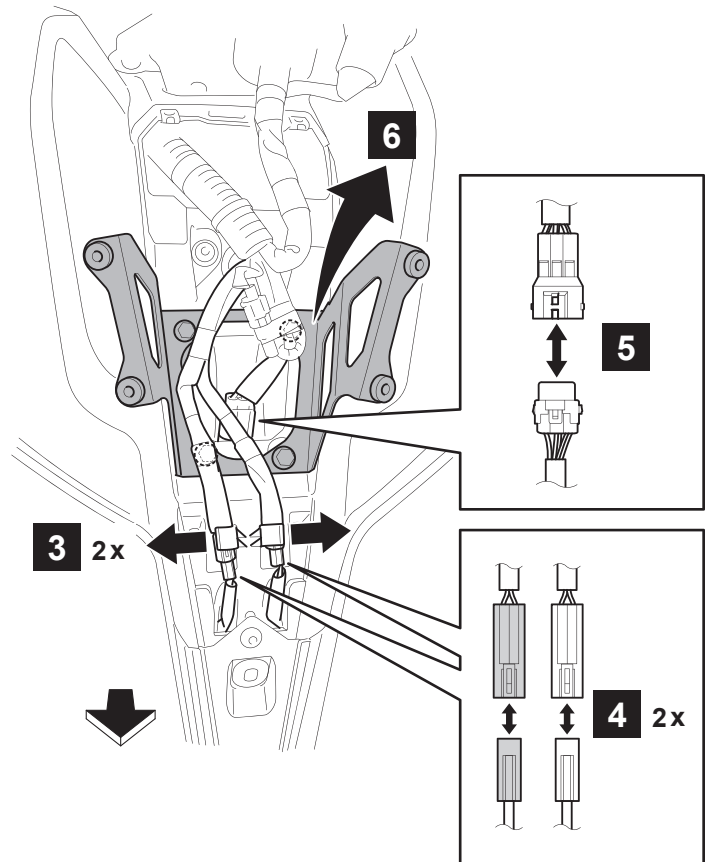

## Hardware Kit, Screen NIKEN

BD5-283L0- \*\*

00:18

Posnr.	QTY	
①	1	
②	1	
③	4	M6 X 12mm

**Easy**, suitable for novice with little experience

**Fairly easy**, suitable for beginner with some experience

**Fairly difficult**, suitable for competent DIY mechanic