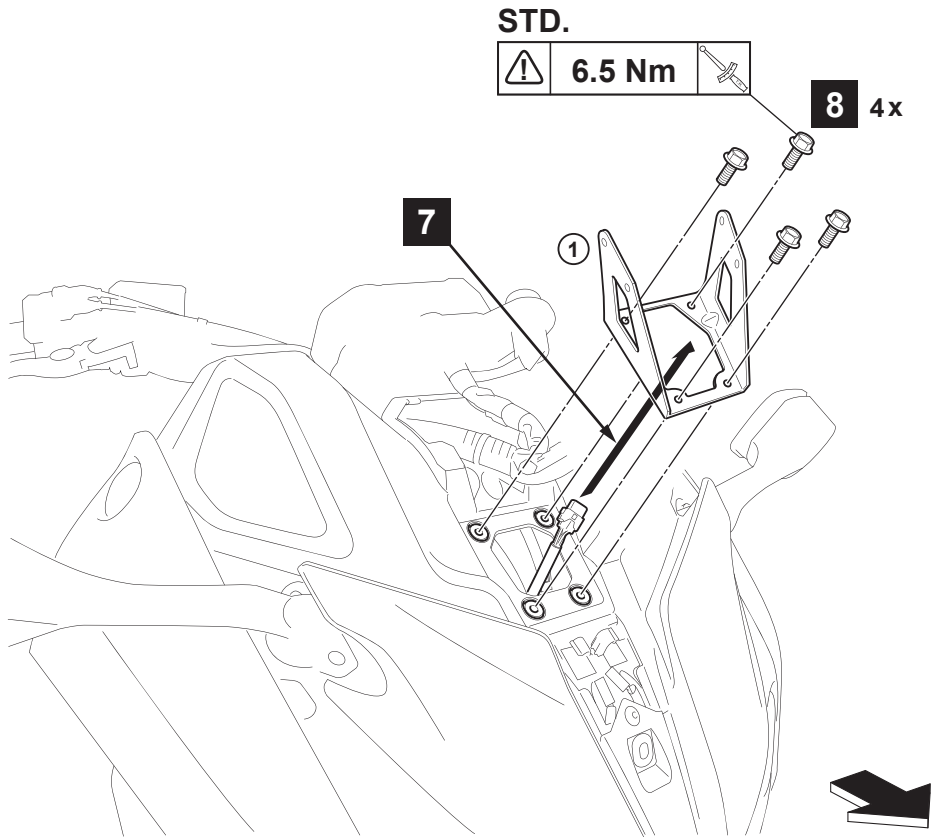

Hardware Kit, Screen NIKEN