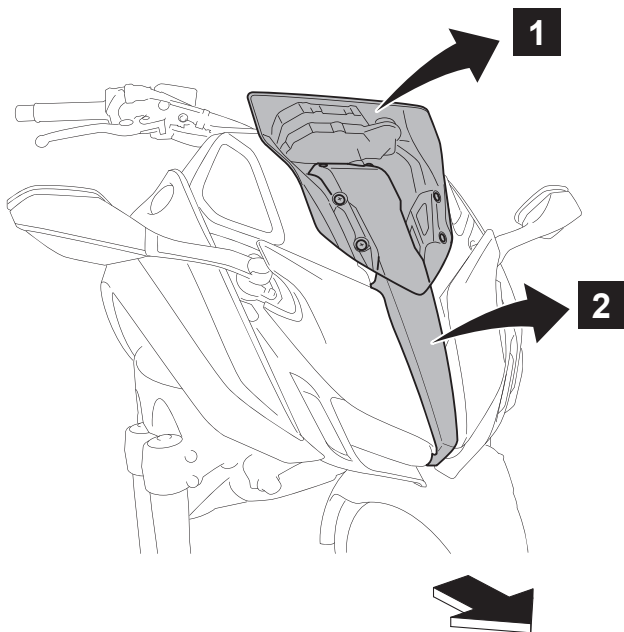

## Hardware Kit, Screen NIKEN

BD5-283L0- \*\*

00:18

Posnr.	QTY	
①	1	
②	1	
③	4	M6 X 12mm

**Easy**, suitable for novice with little experience

**Fairly easy**, suitable for beginner with some experience

**Fairly difficult**, suitable for competent DIY mechanic