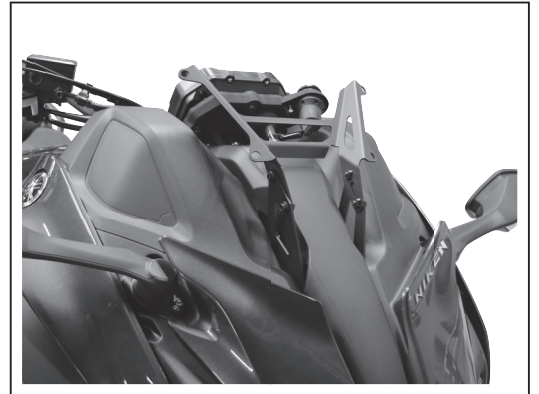

## Hardware Kit, Screen NIKEN

BD5-283L0- \*\*

00:18

Posnr.	QTY	
①	1	
②	1	
③	4	M6 X 12mm

**Easy**, suitable for novice with little experience

**Fairly easy**, suitable for beginner with some experience

**Fairly difficult**, suitable for competent DIY mechanic