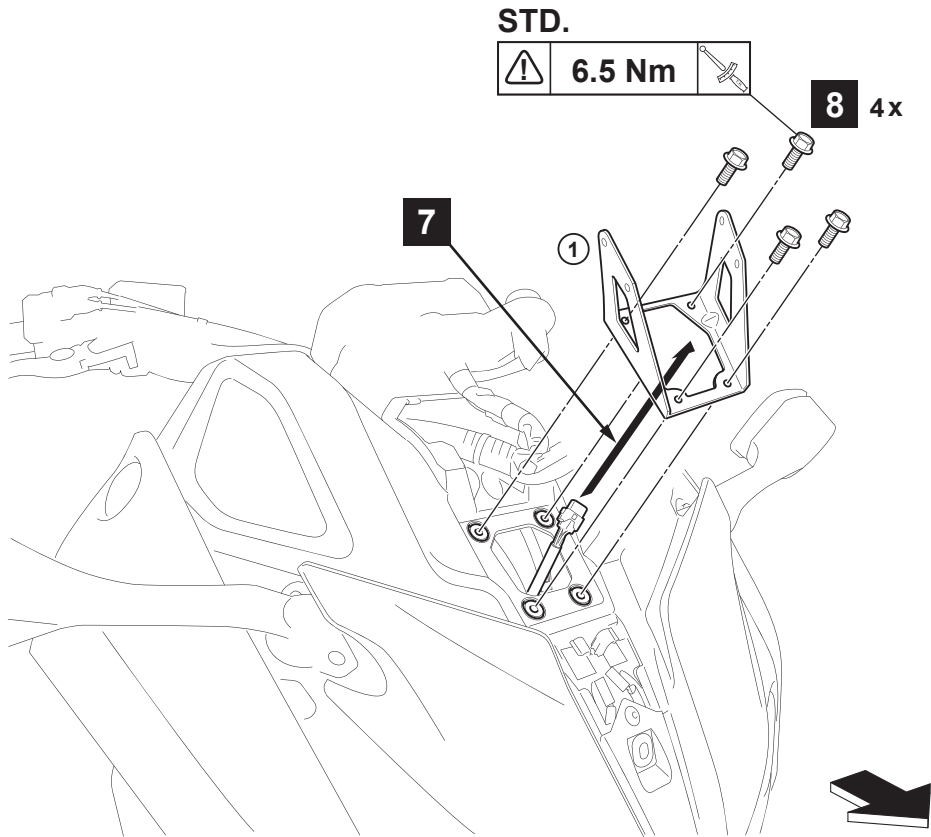

Hardware Kit, Screen NIKEN

BD5-283L0- **

00:18

Posnr.	QTY	
①	1	
②	1	
③	4	M6 X 16mm

Easy, suitable for novice with little experience

Fairly easy, suitable for beginner with some experience

Fairly difficult, suitable for competent DIY mechanic

Difficult, suitable for experienced DIY mechanic

Very difficult, suitable for expert DIY or professional

Hardware Kit, Screen NIKEN

Hardware Kit, Screen NIKEN