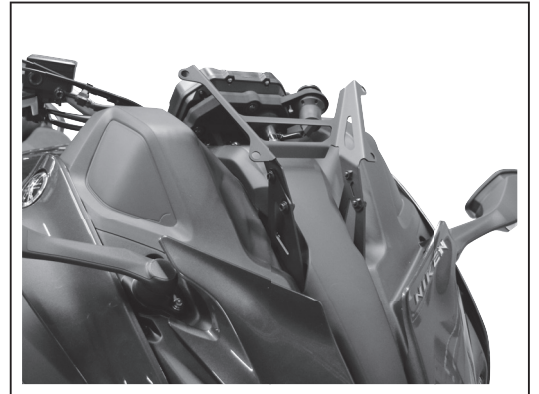

Hardware Kit, Screen NIKEN

BD5-283L0- **

00:18

Posnr.	QTY	
①	1	
②	1	
③	4	M6 X 16mm

Easy, suitable for novice with little experience

Fairly easy, suitable for beginner with some experience

Fairly difficult, suitable for competent DIY mechanic