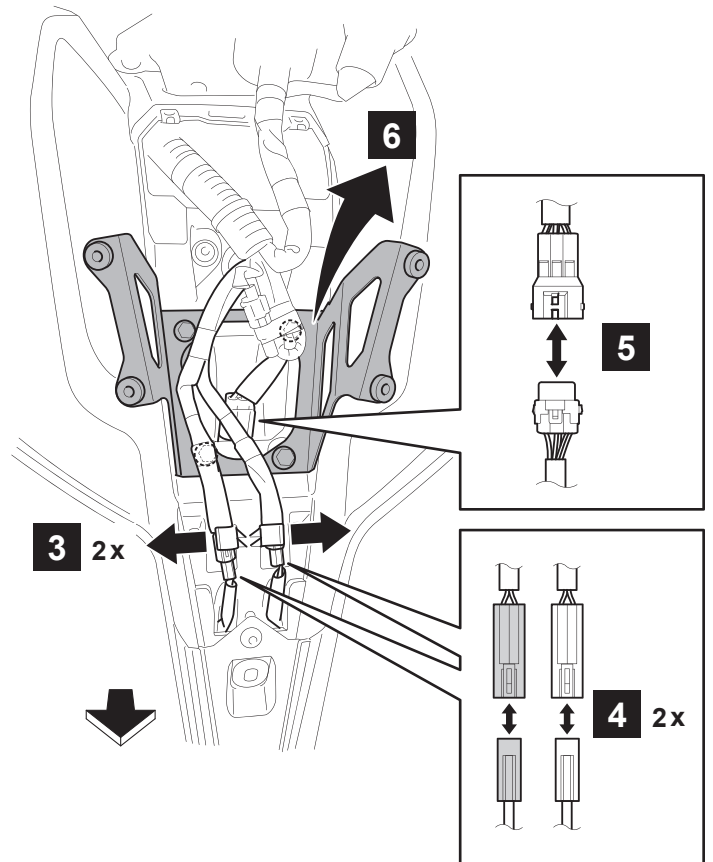

Hardware Kit, Screen NIKEN

BD5-283L0- **

00:18

Posnr.	QTY	
①	1	
②	1	
③	4	M6 X 16mm

Easy, suitable for novice with little experience

Fairly easy, suitable for beginner with some experience

Fairly difficult, suitable for competent DIY mechanic

Difficult, suitable for experienced DIY mechanic

Very difficult, suitable for expert DIY or professional

Hardware Kit, Screen NIKEN

Hardware Kit, Screen NIKEN