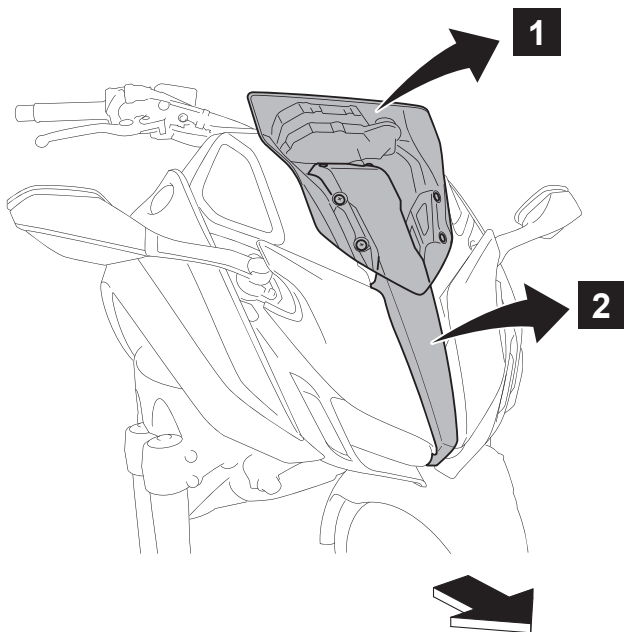

Hardware Kit, Screen NIKEN

BD5-283L0- **

00:18

Posnr.	QTY	
①	1	
②	1	
③	4	M6 X 16mm

Easy, suitable for novice with little experience

Fairly easy, suitable for beginner with some experience

Fairly difficult, suitable for competent DIY mechanic

Difficult, suitable for experienced DIY mechanic

Very difficult, suitable for expert DIY or professional

Hardware Kit, Screen NIKEN

Hardware Kit, Screen NIKEN