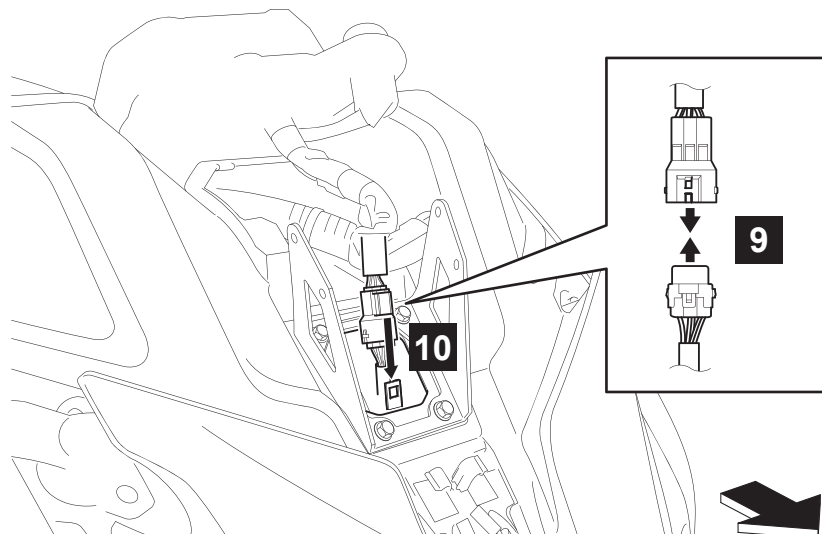

Hardware Kit, Screen NIKEN

BD5-283L0- **

00:18

Posnr.	QTY	
①	1	
②	1	
③	4	M6 X 16mm

Easy, suitable for novice with little experience

Fairly easy, suitable for beginner with some experience

Fairly difficult, suitable for competent DIY mechanic

Difficult, suitable for experienced DIY mechanic

Very difficult, suitable for expert DIY or professional

Hardware Kit, Screen NIKEN

Hardware Kit, Screen NIKEN