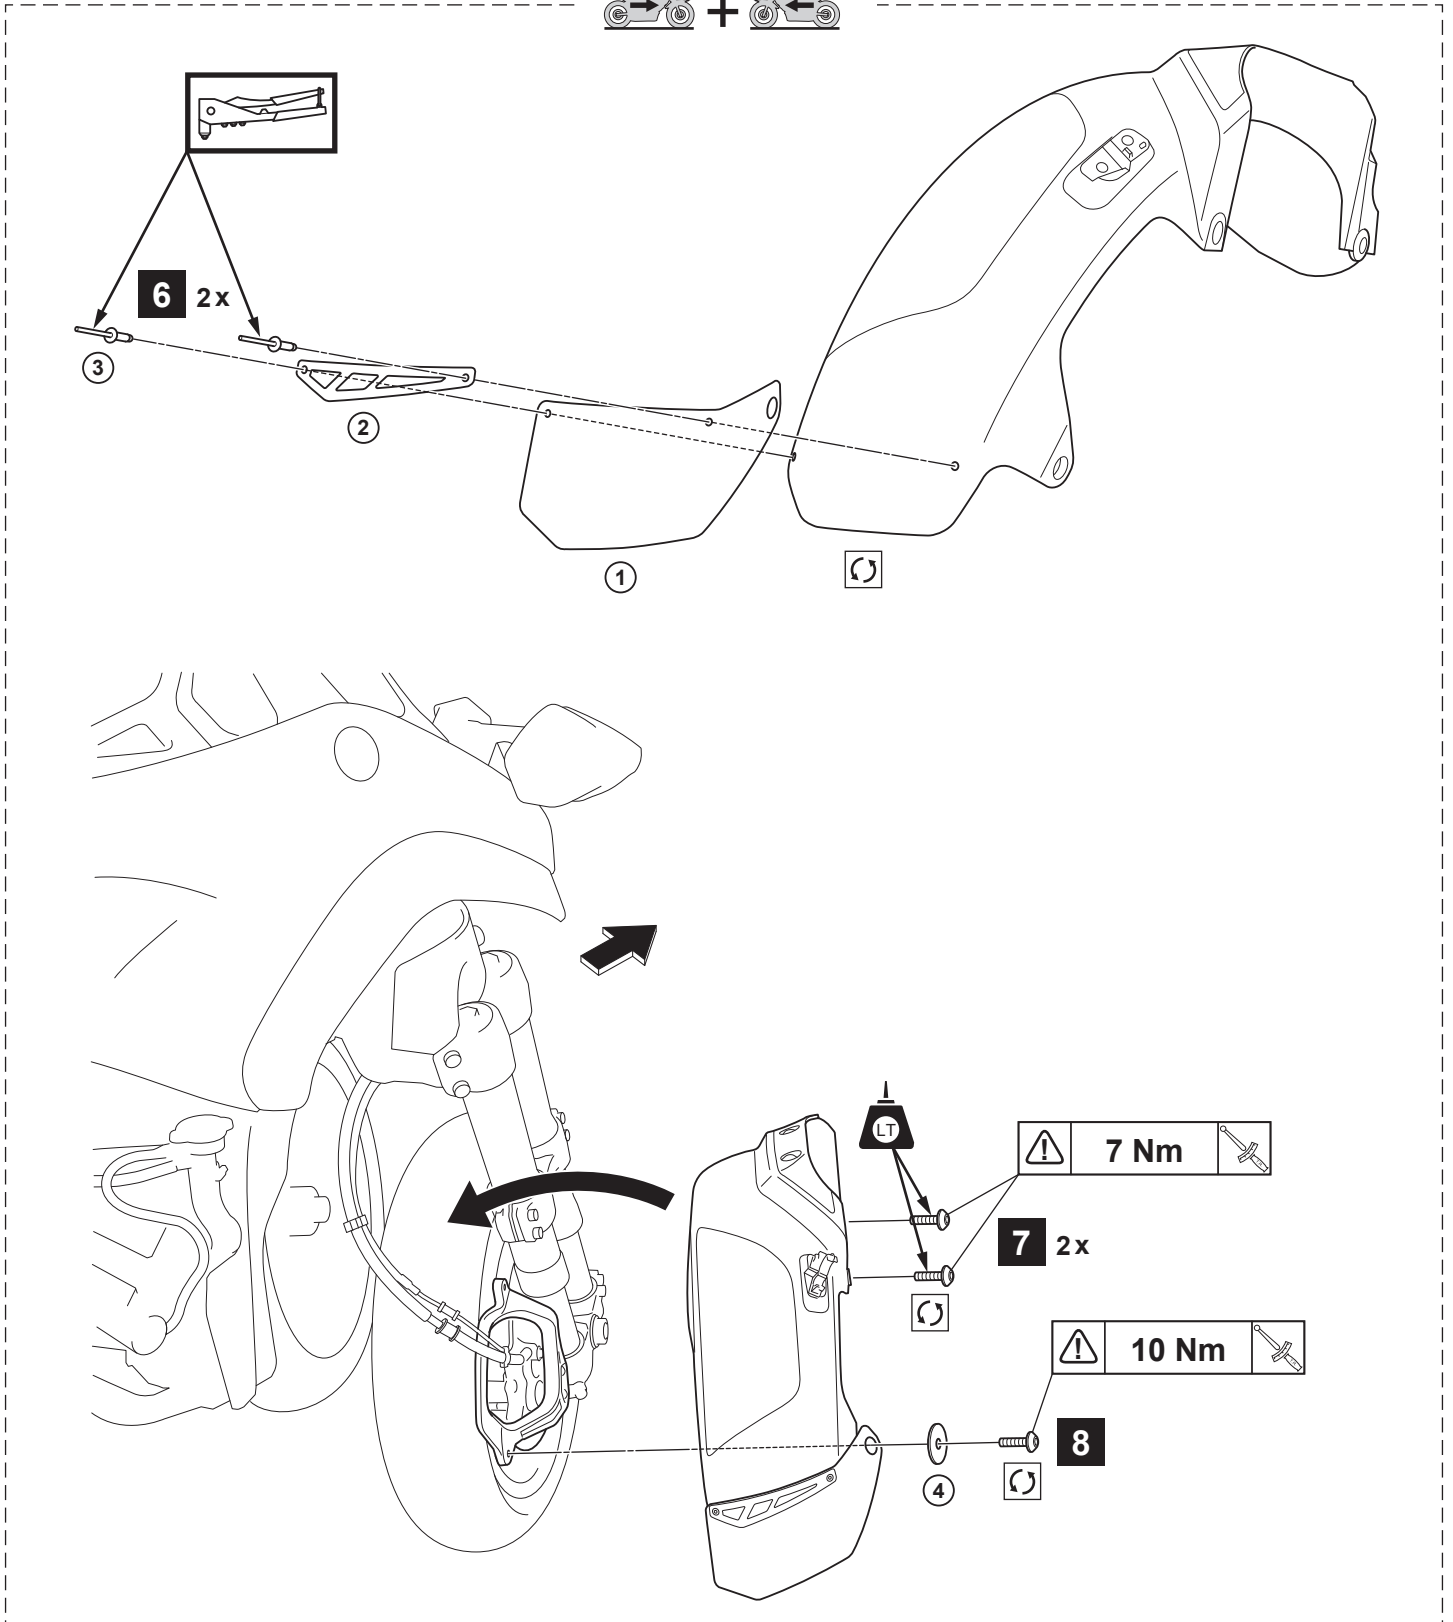

NIKEN Mud Flaps Kit