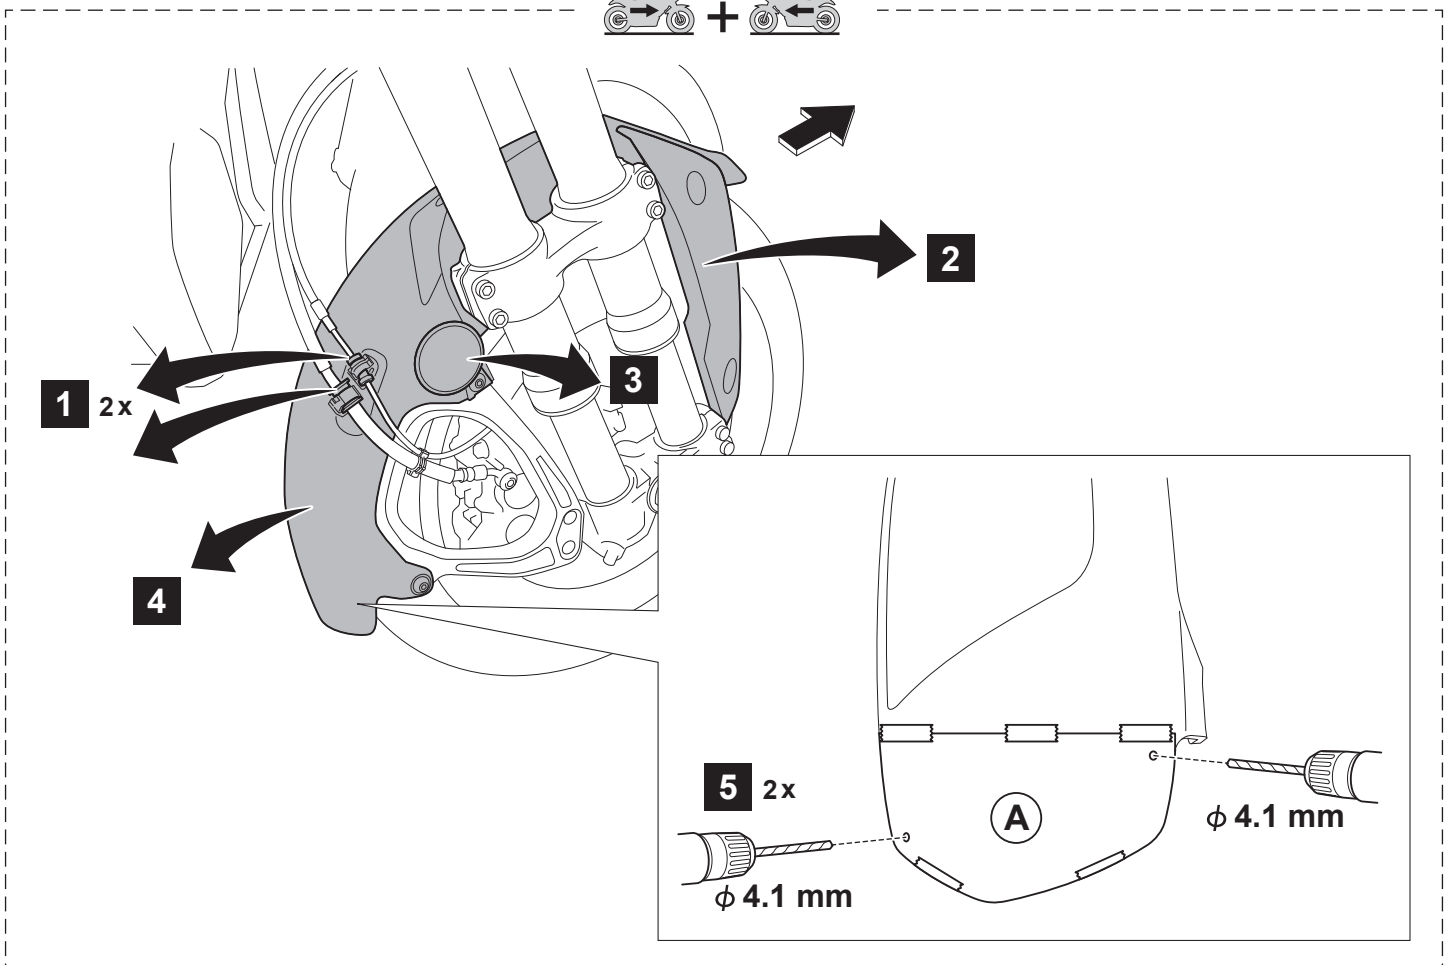

## NIKEN Mud Flaps Kit

BFD-215E0-\*\*

24:00

| Posnr. | QTY |  |
|--------|-----|--|
| ①      | 2   |  |
| ②      | 2   |  |
| ③      | 4   |  |
| ④      | 2   |  |

**Easy**, suitable for novice with little experience