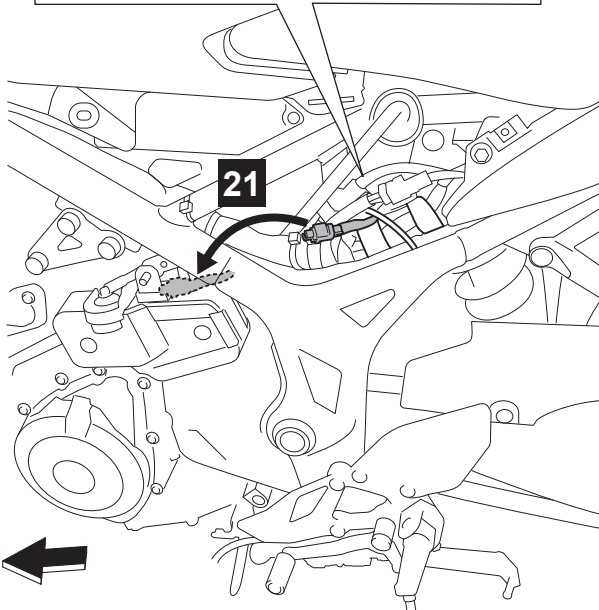

Quick-shift Kit YZF-R25/R3, MT-25/03

PARALLEL