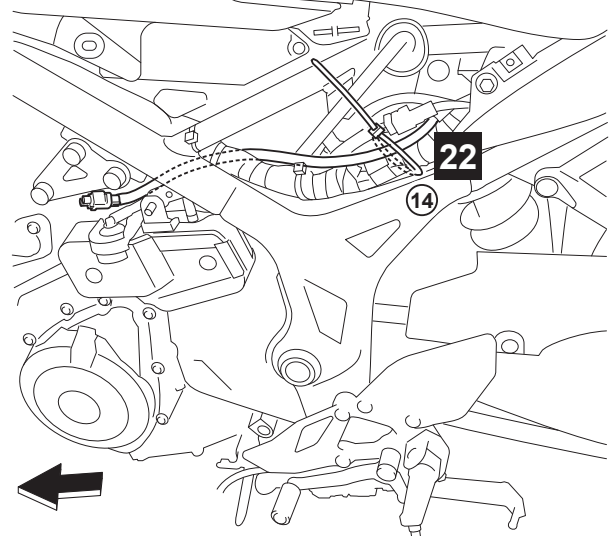

Quick-shift Kit YZF-R25/R3, MT-25/03

PARALLEL