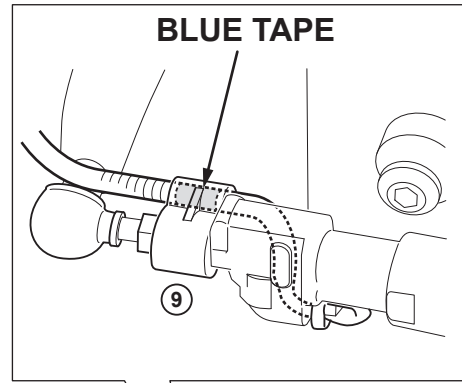

Quick-shift Kit YZF-R25/R3, MT-25/03