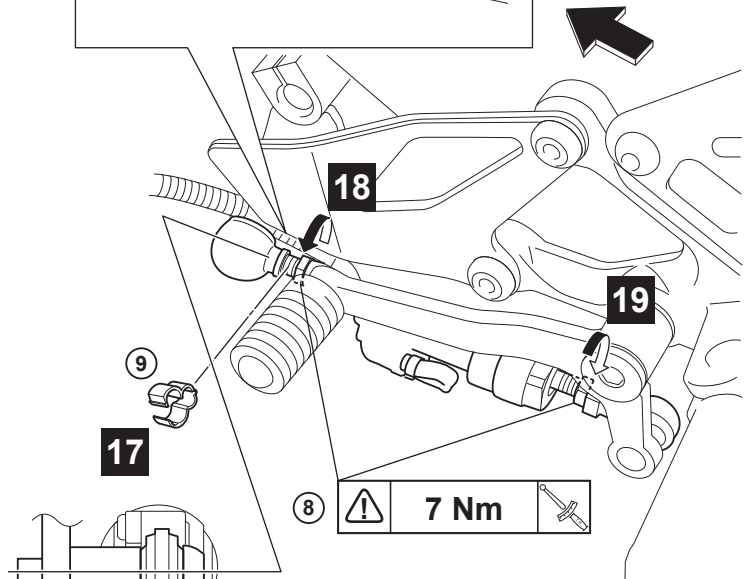

Quick-shift Kit YZF-R25/R3, MT-25/03