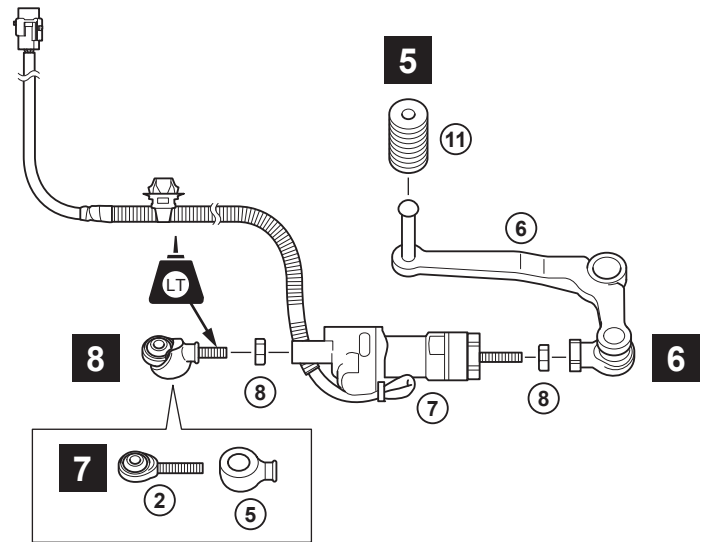

Quick-shift Kit YZF-R25/R3, MT-25/03

B1X-181A0- **

01:00

Posnr.	QTY	
①	1	
②	1	
③	1	M6 X 35mm
④	1	M6
⑤	1	
⑥	1	

Posnr.	QTY	
⑦	1	
⑧	1	M6
⑨	1	
⑩	1	
⑪	1	
⑫	1	
⑬	2	M8 X 35mm
⑭	1	

Easy, suitable for novice with little experience