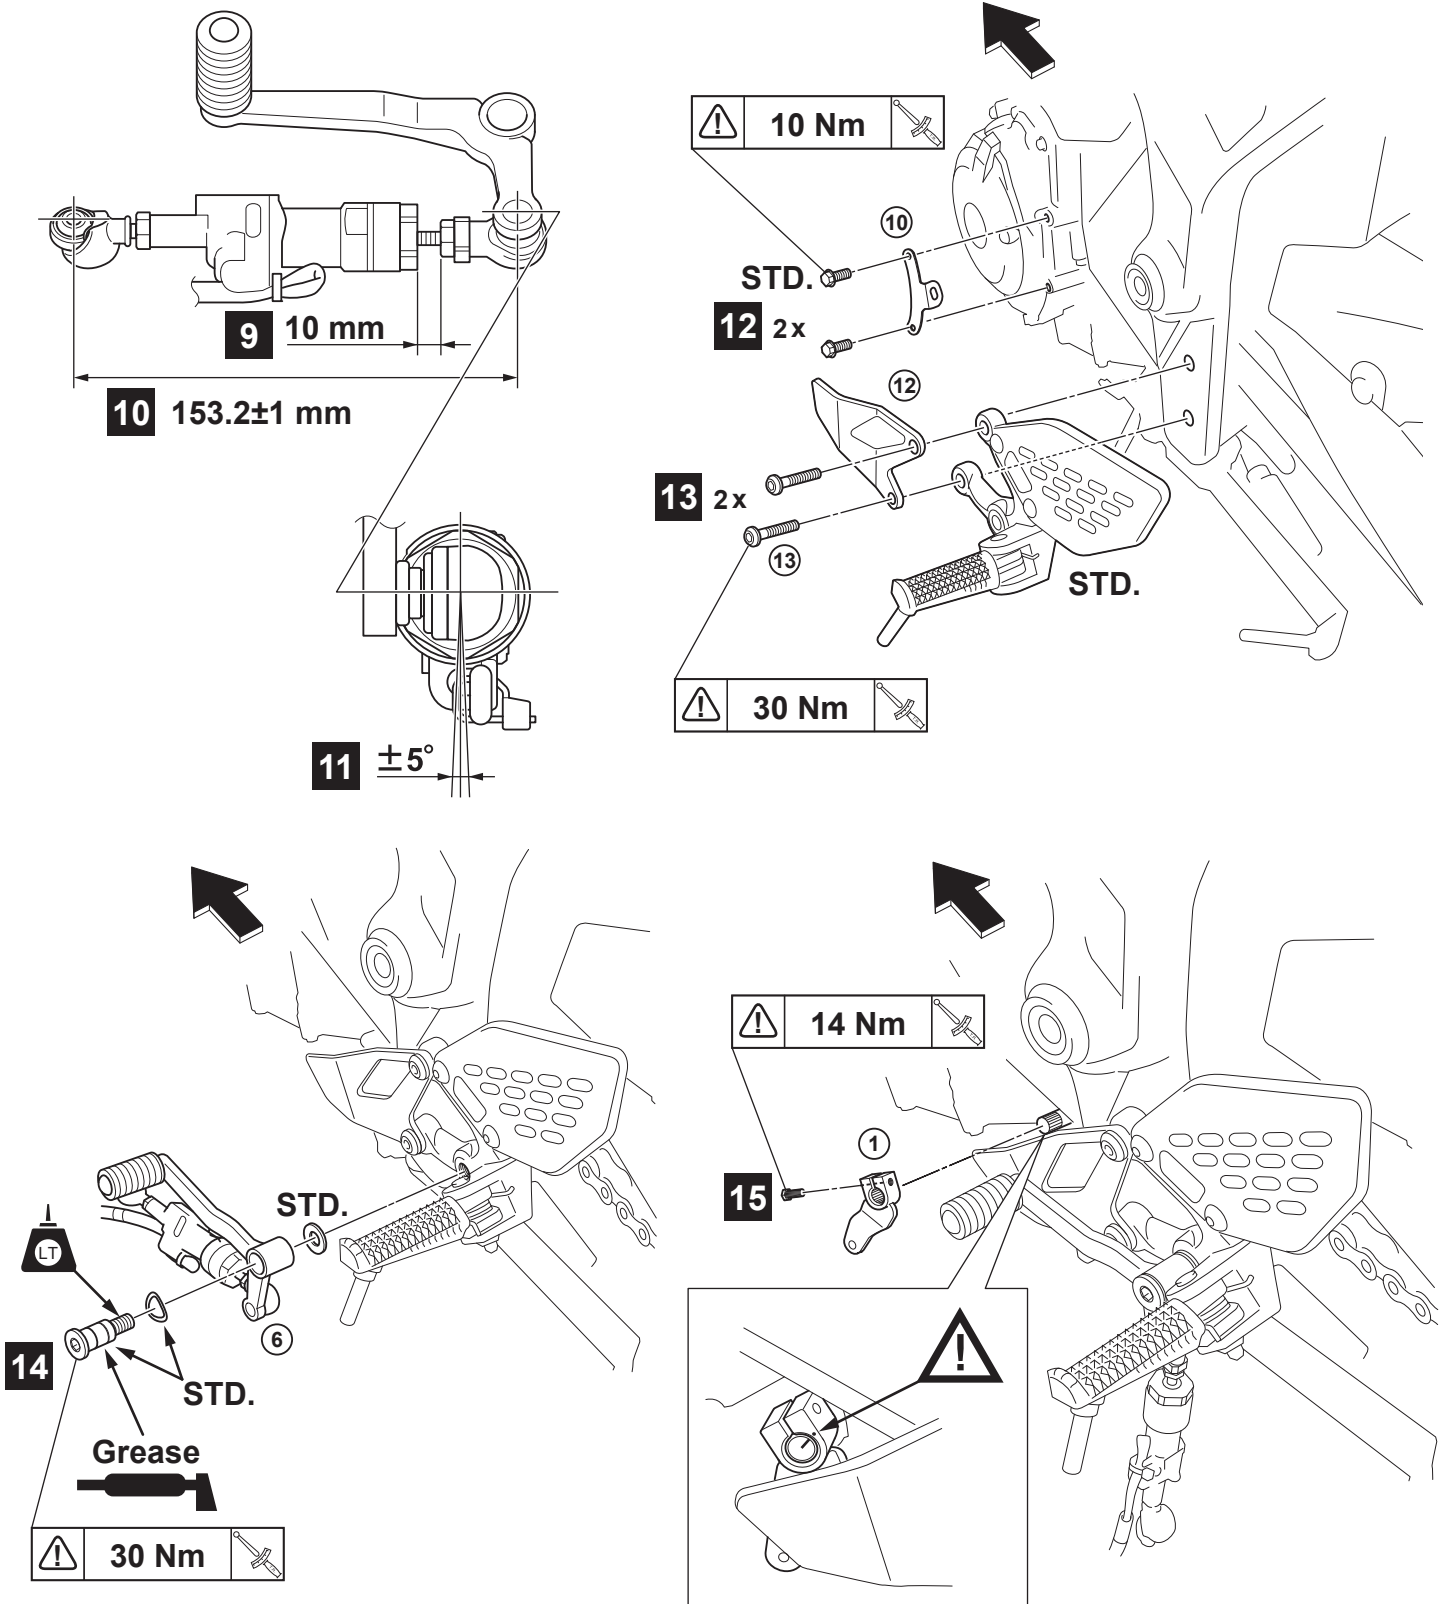

Quick-shift Kit YZF-R25/R3, MT-25/03