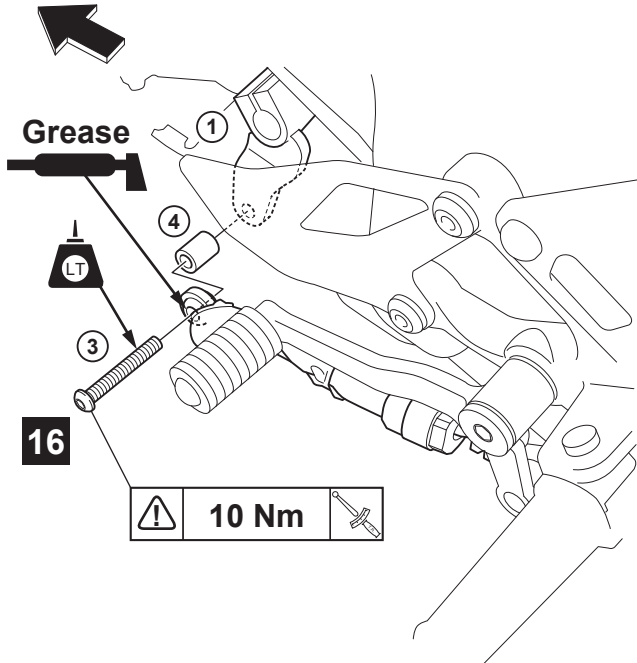

Quick-shift Kit YZF-R25/R3, MT-25/03