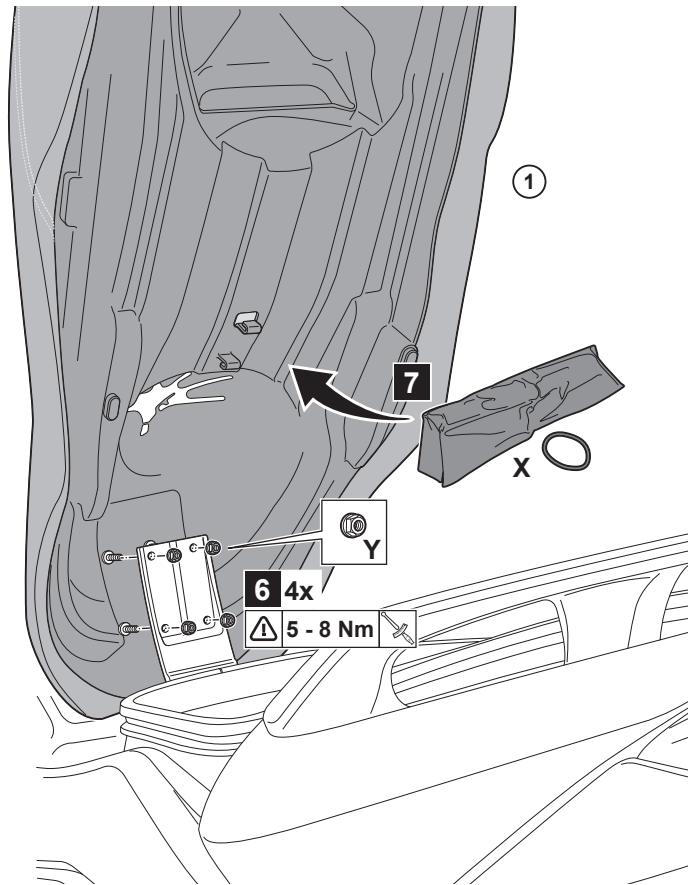

## X-MAX300 / TRICITY COMFORT SEAT

B74-F4730-\*\*-\*\*

Posnr.	QTY	
①	1	

<p><b>Easy</b>, suitable for novice with little experience</p>	<p><b>Fairly easy</b>, suitable for beginner with some experience</p>	<p><b>Fairly difficult</b>, suitable for competent DIY mechanic</p>	<p><b>Difficult</b>, suitable for experienced DIY mechanic</p>	<p><b>Very difficult</b>, suitable for expert DIY or professional</p>
--	---	---	--	---