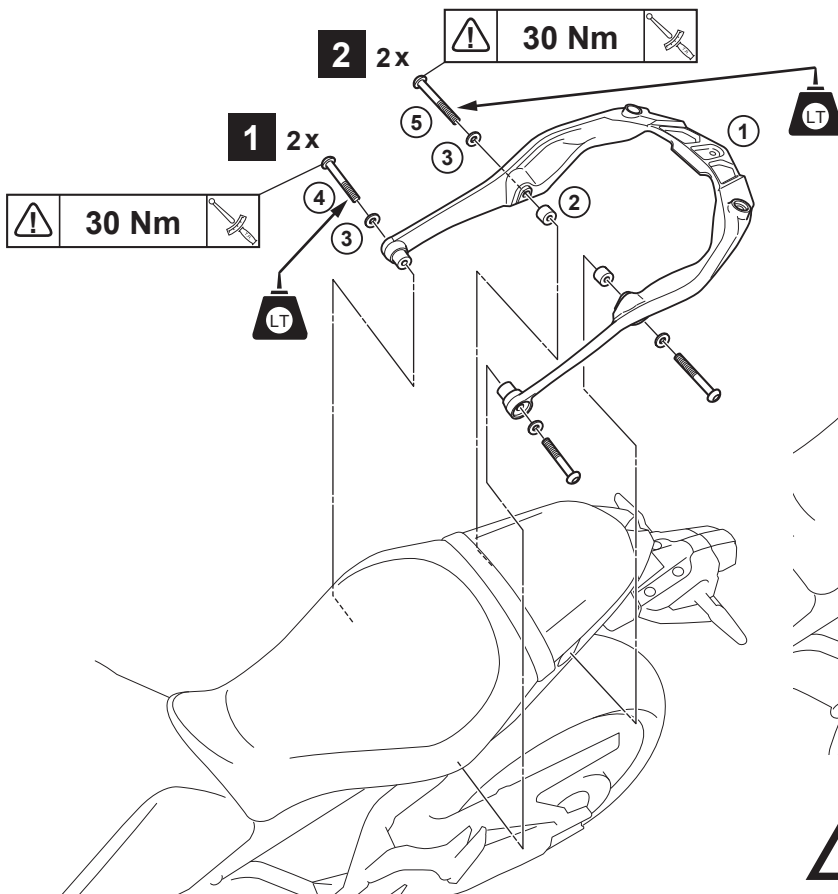

## MT-09 Rear Carrier kit

B7N-248D0-\*\*

Posnr.	QTY		Posnr.	QTY	
			<b>B7N-284X0-00 (NOT INCLUDED)</b>		
①	1		⑥	1	
②	2	M8	⑦	1	M8 X 25mm
③	4	M8	⑧	2	M8 X 45mm
④	2	M8 X 55mm	⑨	1	<b>LOAD LIMIT</b> 3kg (7lbs) NOT USED
⑤	2	M8 X 60mm			