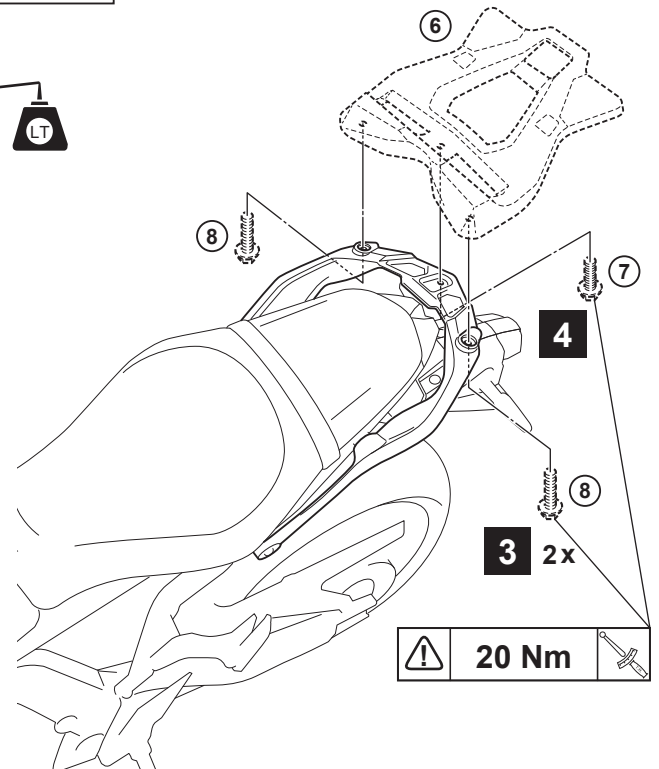

## MT-09 Rear Carrier kit

B7N-248D0-\*\*

Posnr.	QTY		Posnr.	QTY	
			<b>B7N-284X0-00 (NOT INCLUDED)</b>		
①	1		⑥	1	
②	2	M8	⑦	1	M8 X 25mm
③	4	M8	⑧	2	M8 X 45mm
④	2	M8 X 55mm	⑨	1	<b>LOAD LIMIT</b> 3kg (7lbs) NOT USED
⑤	2	M8 X 60mm			