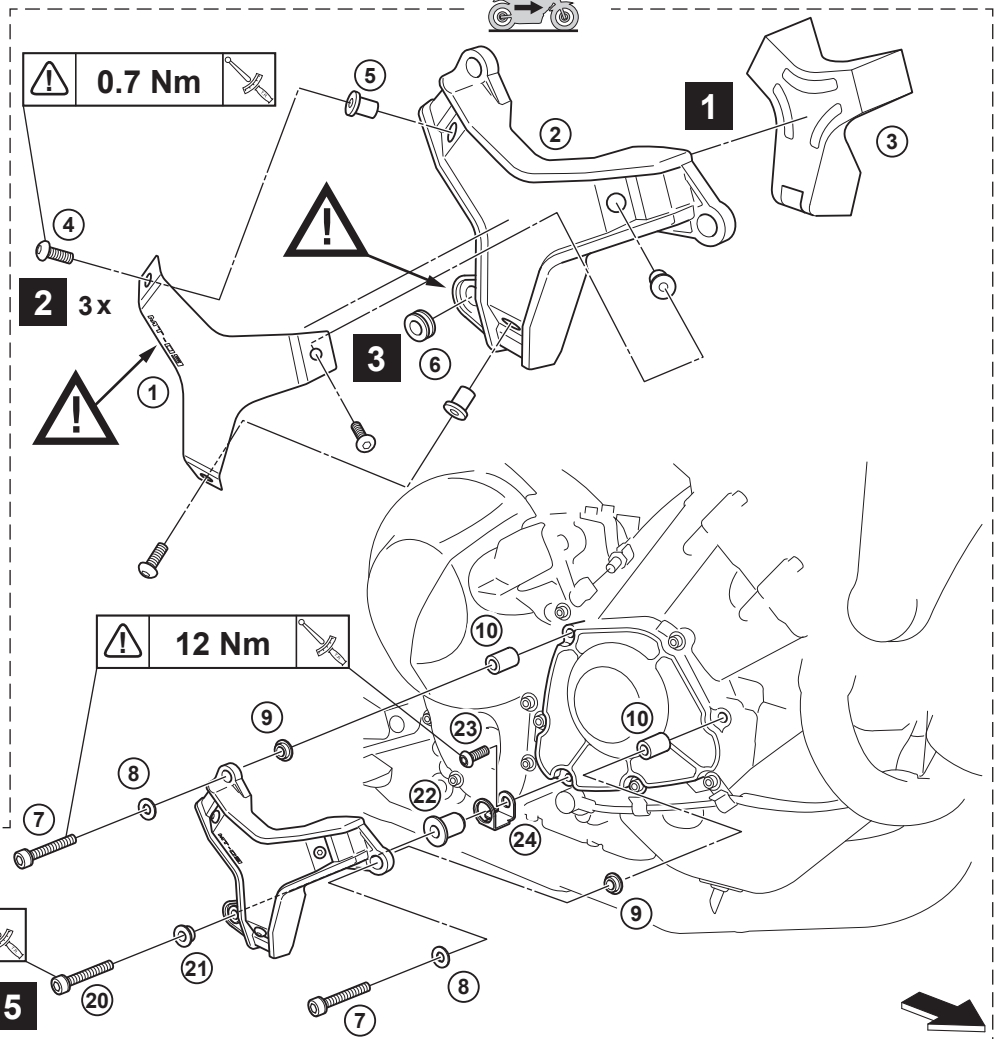

MT-09 Engine Protector Kit

B7N-211D0-**

00:24

Posnr.	QTY		
①	1		
②	1		
③	1		
④	6		M5 X 10mm
⑤	6		M5
⑥	2		
⑦	3		M6 X 45mm
⑧	4		M6
⑨	4		M6
⑩	2		M6
⑪	1		M6
⑫	1		
⑬	1		
⑭	1		
⑮	1		

⑯	1		M6 X 50mm
⑰	1		M6 X 80mm
⑱	1		M6
⑲	2		M6
⑳	1		M6 X 20mm
㉑	1		M6
㉒	1		M6
㉓	1		M6 X 20mm
㉔	1		

<p>Easy, suitable for novice with little experience</p>	<p>Fairly easy, suitable for beginner with some experience</p>	<p>Fairly difficult, suitable for competent DIY mechanic</p>	<p>Difficult, suitable for experienced DIY mechanic</p>	<p>Very difficult, suitable for expert DIY or professional</p>
--	---	---	--	---

MT-09 Engine Protector Kit

 **12 Nm**  **6 2x**

8 3x  **0.7 Nm** 

MT-09 Engine Protector Kit