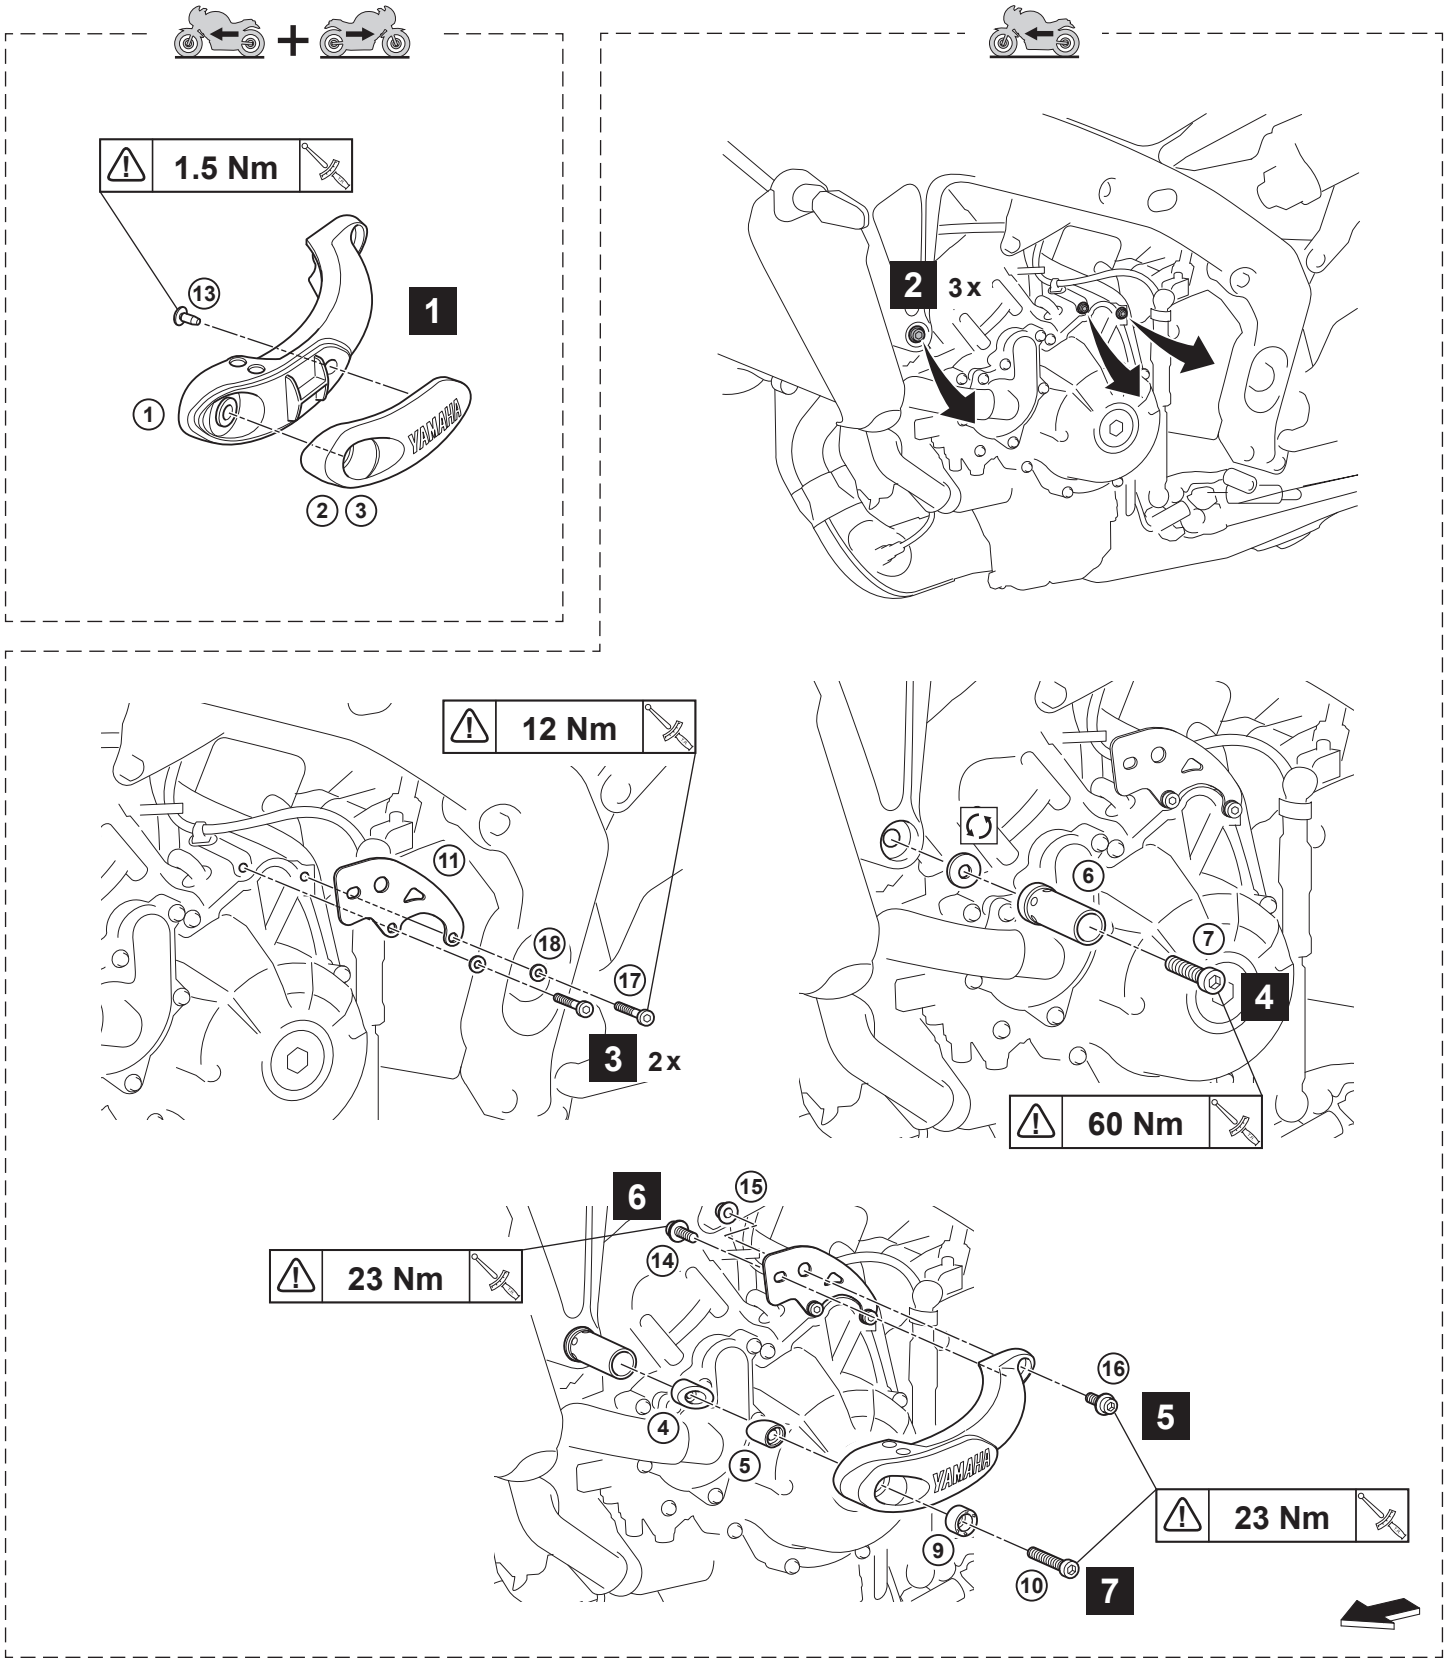

TRACER9 SIDE PROTECTOR KIT

B7N-21980-00

20:00

Exchange

Posnr.	QTY		B7N-21980-A0	B7N-21980-A0
			Repair Parts KIT (LH)	Repair Parts KIT (RH)
			QTY	QTY
①	2			
②	1		1	
③	1			1
④	2		1	1
⑤	2		1	1
⑥	1		1	
⑦	2	M10×50mm	1	1
⑧	1			1
⑨	2		1	1
⑩	2	M8×35mm	1	1
⑪	1		1	
⑫	1			1
⑬	2		1	1
⑭	2	M8×14mm	1	1
⑮	2	M8	1	1
⑯	2	M8×16mm	1	1
⑰	4	M6×35mm	2	2
⑱	4	M6	2	2

Easy, suitable for novice with little experience

Fairly easy, suitable for beginner with some experience

Fairly difficult, suitable for competent DIY mechanic

Difficult, suitable for experienced DIY mechanic

Very difficult, suitable for expert DIY or professional

TRACER9 SIDE PROTECTOR KIT

TRACER9 SIDE PROTECTOR KIT