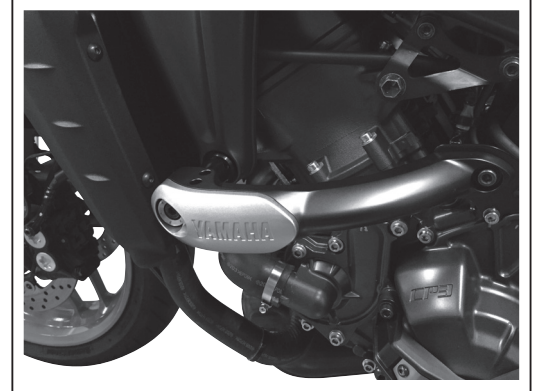

TRACER9 SIDE PROTECTOR KIT

B7N-21980-00

20:00

Exchange

Posnr.	QTY		B7N-21980-A0	B7N-21980-A0
			Repair Parts KIT (LH)	Repair Parts KIT (RH)
			QTY	QTY
①	2			
②	1		1	
③	1			1
④	2		1	1
⑤	2		1	1
⑥	1		1	
⑦	2	M10×50mm	1	1
⑧	1			1
⑨	2		1	1
⑩	2	M8×35mm	1	1
⑪	1		1	
⑫	1			1
⑬	2		1	1
⑭	2	M8×14mm	1	1
⑮	2	M8	1	1
⑯	2	M8×16mm	1	1
⑰	4	M6×35mm	2	2
⑱	4	M6	2	2