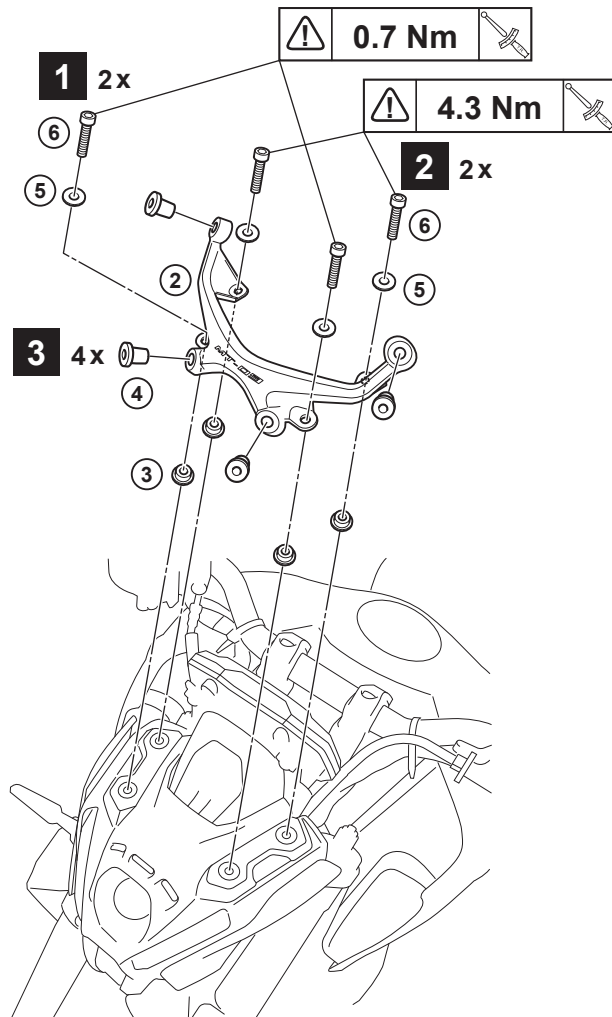

MT-09 Sport Screen Kit

B7N-F83J0-**

00:18

Posnr.	QTY	
①	1	
②	1	
③	4	M6
④	4	M5
⑤	4	M6
⑥	4	M6 X 20mm
⑦	4	M5
⑧	4	M5 X 18mm

Easy, suitable for novice with little experience

Fairly easy, suitable for beginner with some experience

Fairly difficult, suitable for competent DIY mechanic

Difficult, suitable for experienced DIY mechanic

Very difficult, suitable for expert DIY or professional

MT-09 Sport Screen Kit