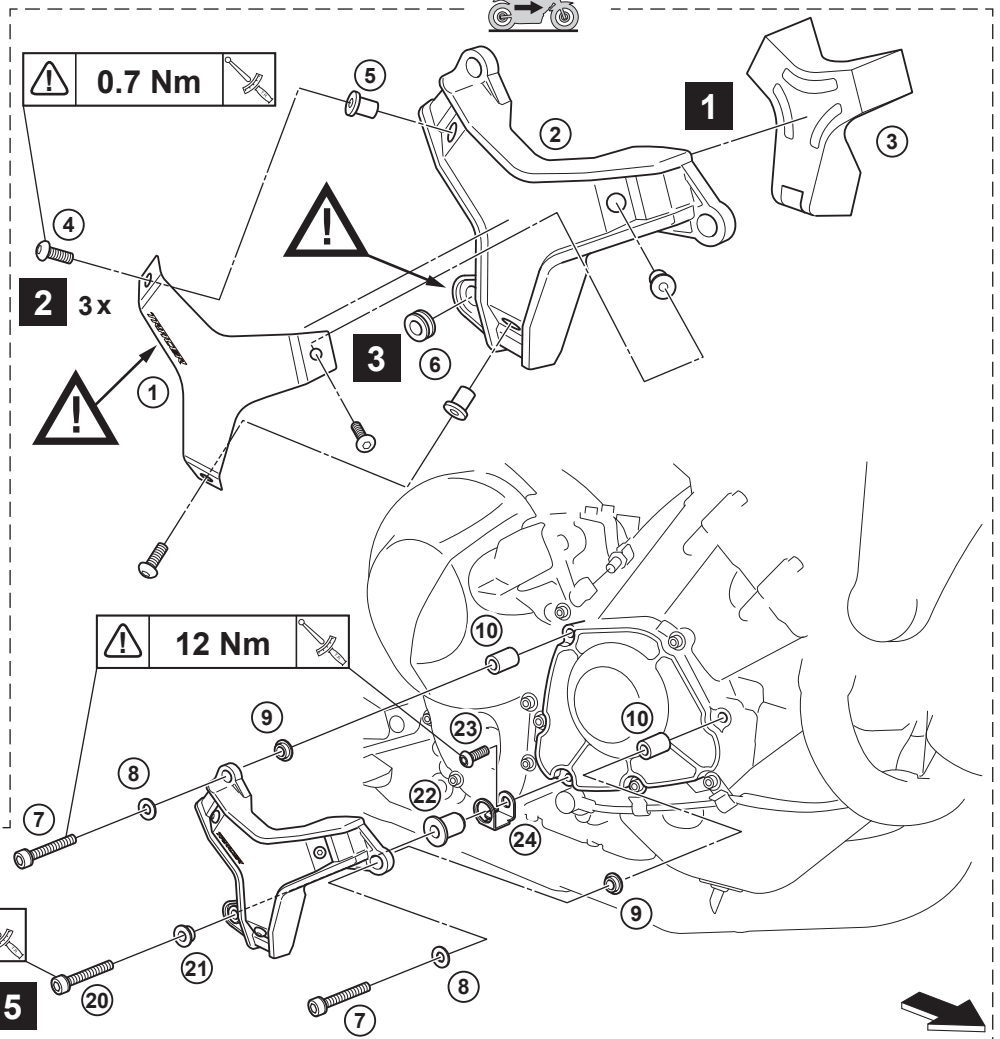

TRACER9 Side Slider

B5U-211D0-**

00:24

Posnr.	QTY		
①	1		
②	1		
③	1		
④	6		M5 X 10mm
⑤	6		M5
⑥	2		
⑦	3		M6 X 45mm
⑧	4		M6
⑨	4		M6
⑩	2		M6
⑪	1		M6
⑫	1		
⑬	1		
⑭	1		
⑮	1		

⑯	1		M6 X 50mm
⑰	1		M6 X 80mm
⑱	1		M6
⑲	2		M6
⑳	1		M6 X 20mm
㉑	1		M6
㉒	1		M6
㉓	1		M6 X 20mm
㉔	1		

<p>Easy, suitable for novice with little experience</p>	<p>Fairly easy, suitable for beginner with some experience</p>	<p>Fairly difficult, suitable for competent DIY mechanic</p>	<p>Difficult, suitable for experienced DIY mechanic</p>	<p>Very difficult, suitable for expert DIY or professional</p>
--	---	---	--	---

TRACER9 Side Slider

 **12 Nm**  **6 2x**

8 3x  **0.7 Nm** 

TRACER9 Side Slider

 **12 Nm**  **10**

12  **12 Nm** 

11  **12 Nm** 