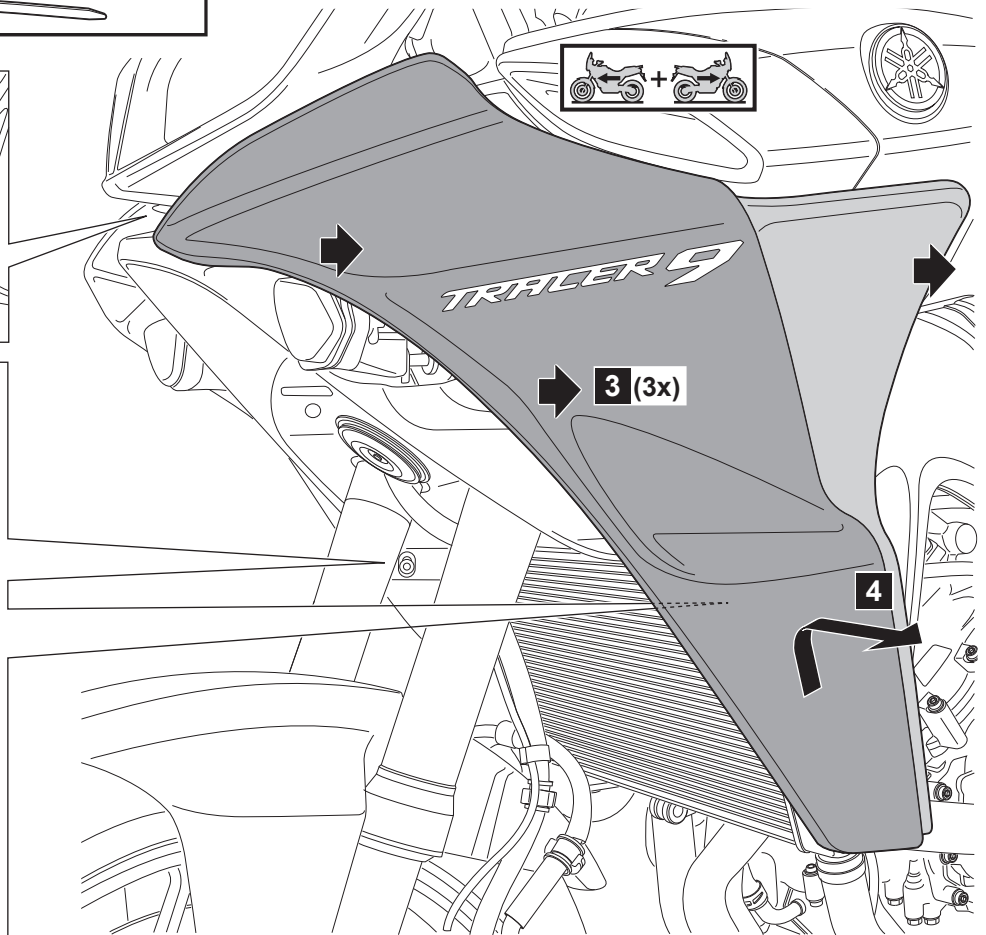

## TRACER 9 (2021) Radiator Guard

B5U-FRADC-\*\*-\*\*-\*\*

Posnr.	QTY	
①	1	
②	4	

<p><b>Easy</b>, suitable for novice with little experience</p>	<p><b>Fairly easy</b>, suitable for beginner with some experience</p>	<p><b>Fairly difficult</b>, suitable for competent DIY mechanic</p>	<p><b>Difficult</b>, suitable for experienced DIY mechanic</p>	<p><b>Very difficult</b>, suitable for expert DIY or professional</p>
--	---	---	--	---

## TRACER 9 (2021) Radiator Guard