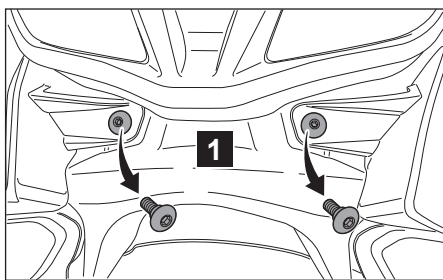

## TRACER 9 (2021) Radiator Guard

B5U-FRADC-\*\*-\*\*-\*\*

Posnr.	QTY	
①	1	
②	4	

<p><b>Easy</b>, suitable for novice with little experience</p>	<p><b>Fairly easy</b>, suitable for beginner with some experience</p>	<p><b>Fairly difficult</b>, suitable for competent DIY mechanic</p>	<p><b>Difficult</b>, suitable for experienced DIY mechanic</p>	<p><b>Very difficult</b>, suitable for expert DIY or professional</p>
--	---	---	--	---

## TRACER 9 (2021) Radiator Guard