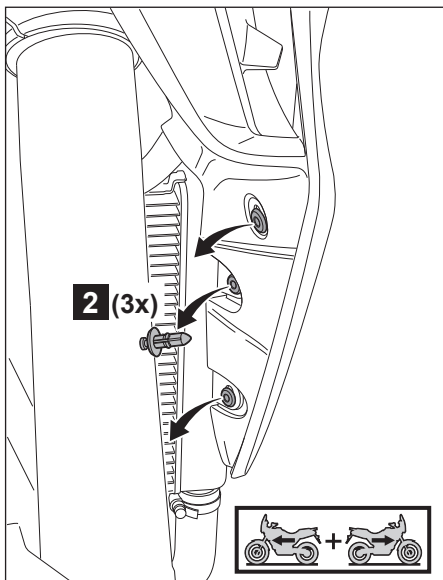

## TRACER 9 (2021) Radiator Guard

B5U-FRADC-\*\*-\*\*-\*\*

Posnr.	QTY	
①	1	
②	4	

<p><b>Easy</b>, suitable for novice with little experience</p>	<p><b>Fairly easy</b>, suitable for beginner with some experience</p>	<p><b>Fairly difficult</b>, suitable for competent DIY mechanic</p>	<p><b>Difficult</b>, suitable for experienced DIY mechanic</p>	<p><b>Very difficult</b>, suitable for expert DIY or professional</p>
--	---	---	--	---

## TRACER 9 (2021) Radiator Guard