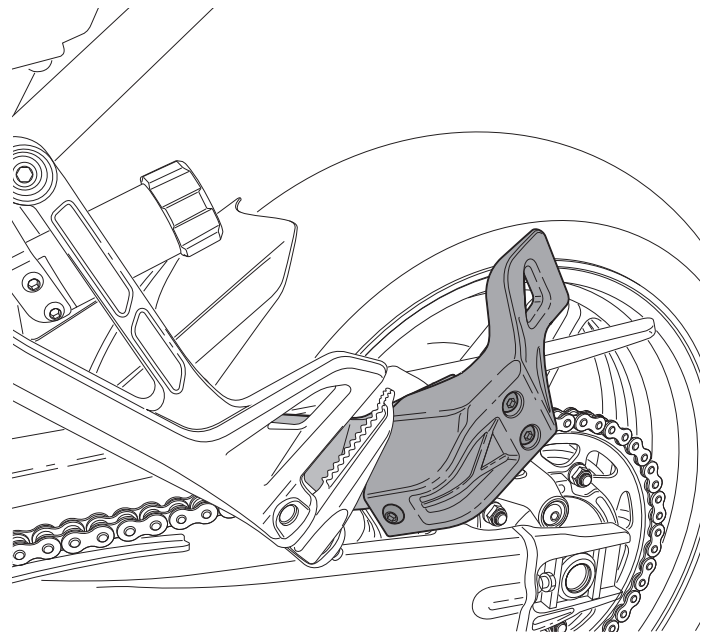

Side Case Lower Stay Kit TRACER 9

B5U-F84G0- ** - **

Posnr.	QTY	
①	1	
②	6	M8x16

Easy , suitable for novice with little experience 	Fairly easy , suitable for beginner with some experience 	Fairly difficult , suitable for competent DIY mechanic 	Difficult , suitable for experienced DIY mechanic 	Very difficult , suitable for expert DIY or professional
--	---	---	--	---