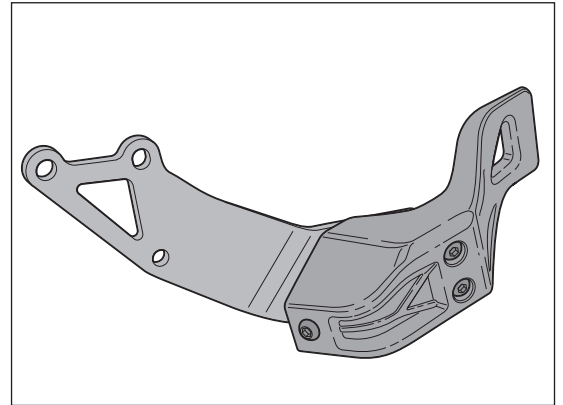

Side Case Lower Stay Kit TRACER 9

B5U-F84G0- ** - **

Posnr.	QTY	
①	1	
②	6	M8x16

Easy , suitable for novice with little experience 	Fairly easy , suitable for beginner with some experience 	Fairly difficult , suitable for competent DIY mechanic 	Difficult , suitable for experienced DIY mechanic 	Very difficult , suitable for expert DIY or professional
--	---	---	--	---