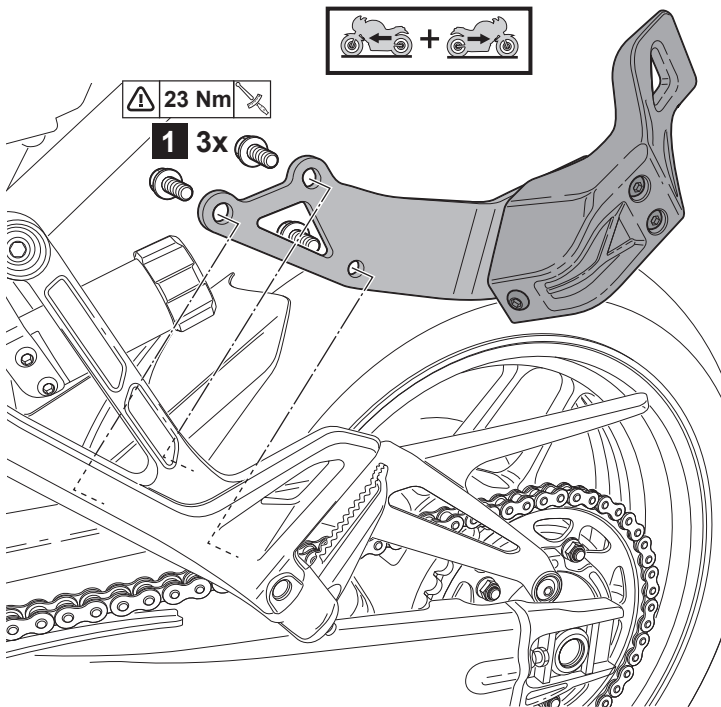

Side Case Lower Stay Kit TRACER 9

B5U-F84G0- ** - **

Posnr.	QTY	
①	1	
②	6	M8x16

Easy , suitable for novice with little experience 	Fairly easy , suitable for beginner with some experience 	Fairly difficult , suitable for competent DIY mechanic 	Difficult , suitable for experienced DIY mechanic 	Very difficult , suitable for expert DIY or professional
--	---	---	--	---