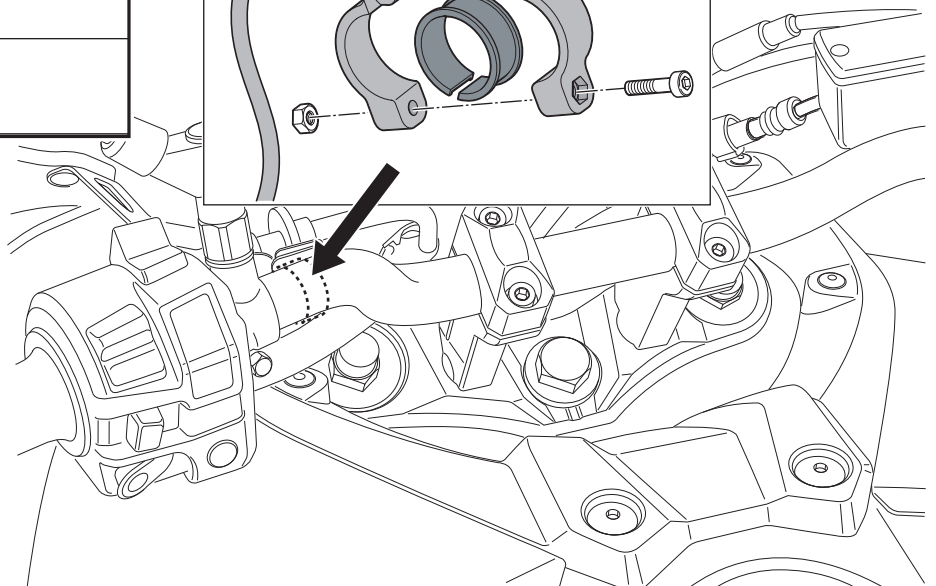

LED FOG LIGHT SET

B5C-854A3-**-**

Posnr.	QTY	
①	2	
②	2	
③	1	
④	1	
⑤	1	
⑥	1	
⑦	1	
⑧	1	
⑨	6	

Easy, suitable for novice with little experience

Fairly easy, suitable for beginner with some experience

Fairly difficult, suitable for competent DIY mechanic