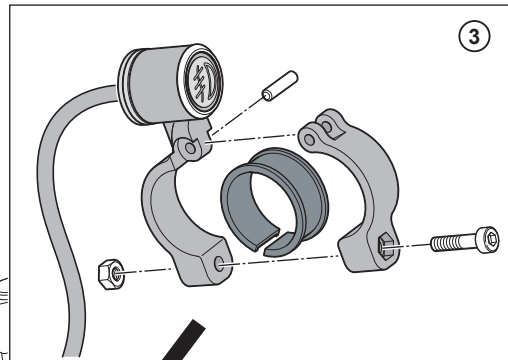

LED FOG LIGHT SET

B5C-854A3-**-**

Posnr.	QTY	
①	2	
②	2	
③	1	
④	1	
⑤	1	
⑥	1	
⑦	1	
⑧	1	
⑨	6	

Easy, suitable for novice with little experience

Fairly easy, suitable for beginner with some experience

Fairly difficult, suitable for competent DIY mechanic