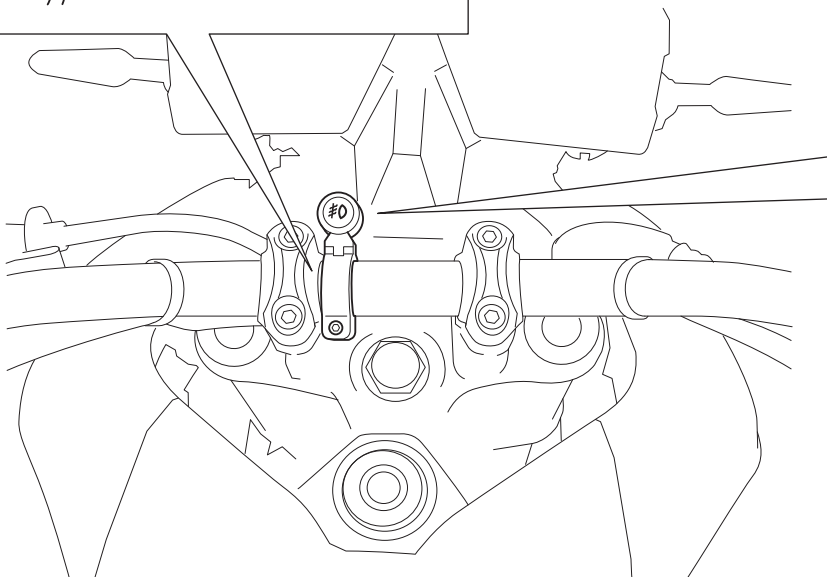

TRACER9 FOG LIGHT STAY Kit