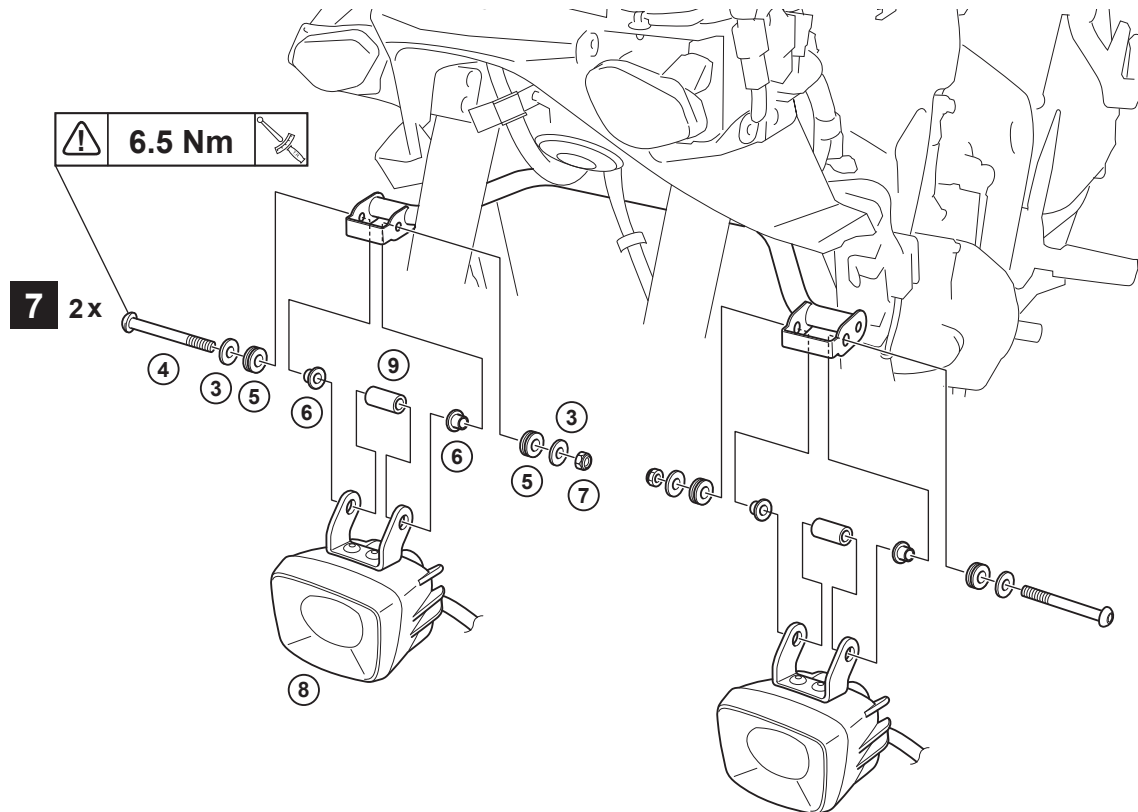

TRACER9 FOG LIGHT STAY Kit