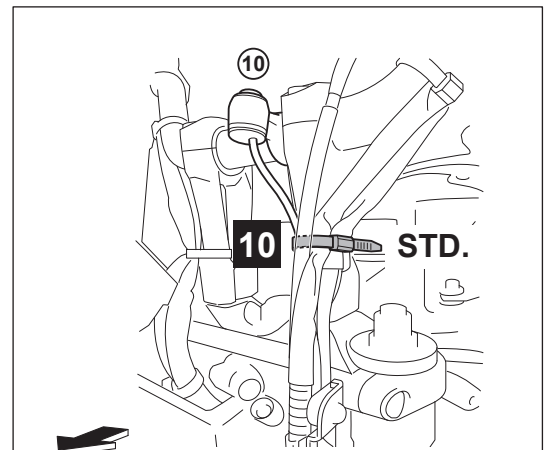

TRACER9 FOG LIGHT STAY Kit