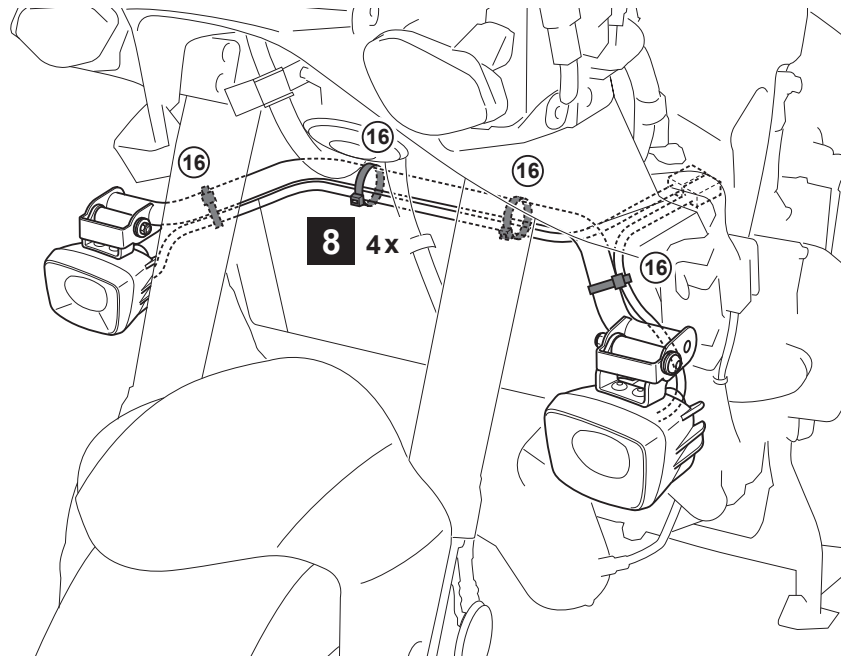

TRACER9 FOG LIGHT STAY Kit