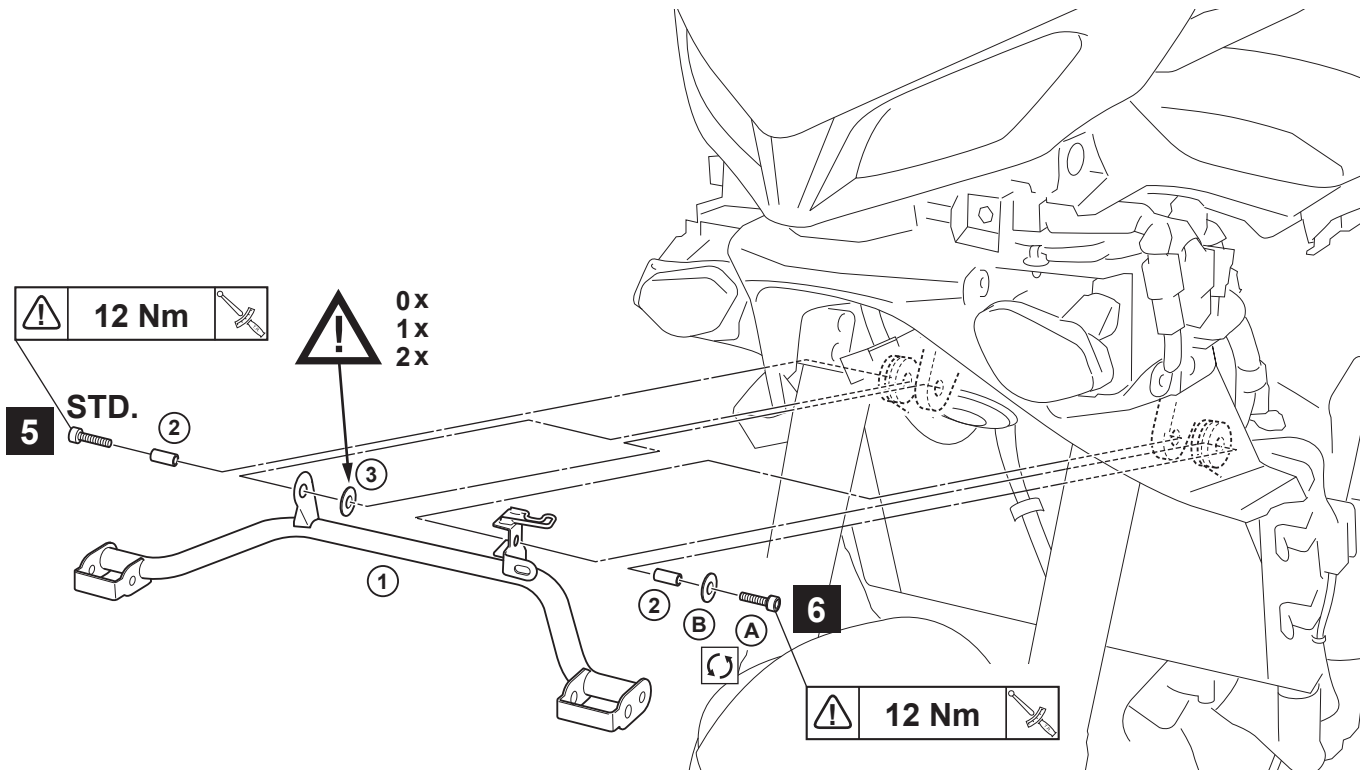

TRACER9 FOG LIGHT STAY Kit