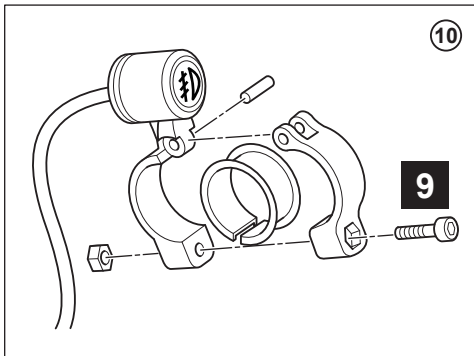

TRACER9 FOG LIGHT STAY Kit