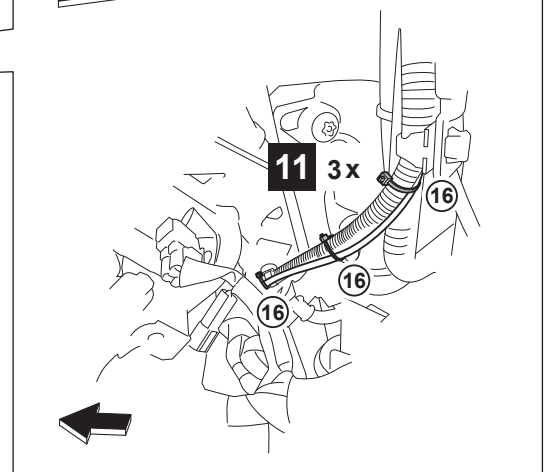

TRACER9 FOG LIGHT STAY Kit