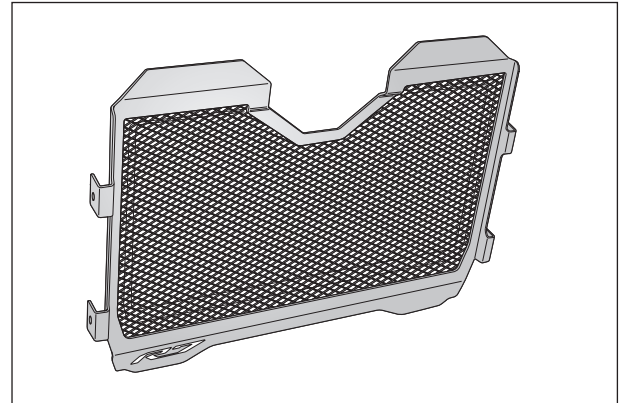

R7 Radiator Cover (2021)

BEB-FRADC- ** - **

Posnr.	QTY	
①	1	
②	4	M6x20

Easy , suitable for novice with little experience 	Fairly easy , suitable for beginner with some experience 	Fairly difficult , suitable for competent DIY mechanic 	Difficult , suitable for experienced DIY mechanic 	Very difficult , suitable for expert DIY or professional
--	---	---	--	---