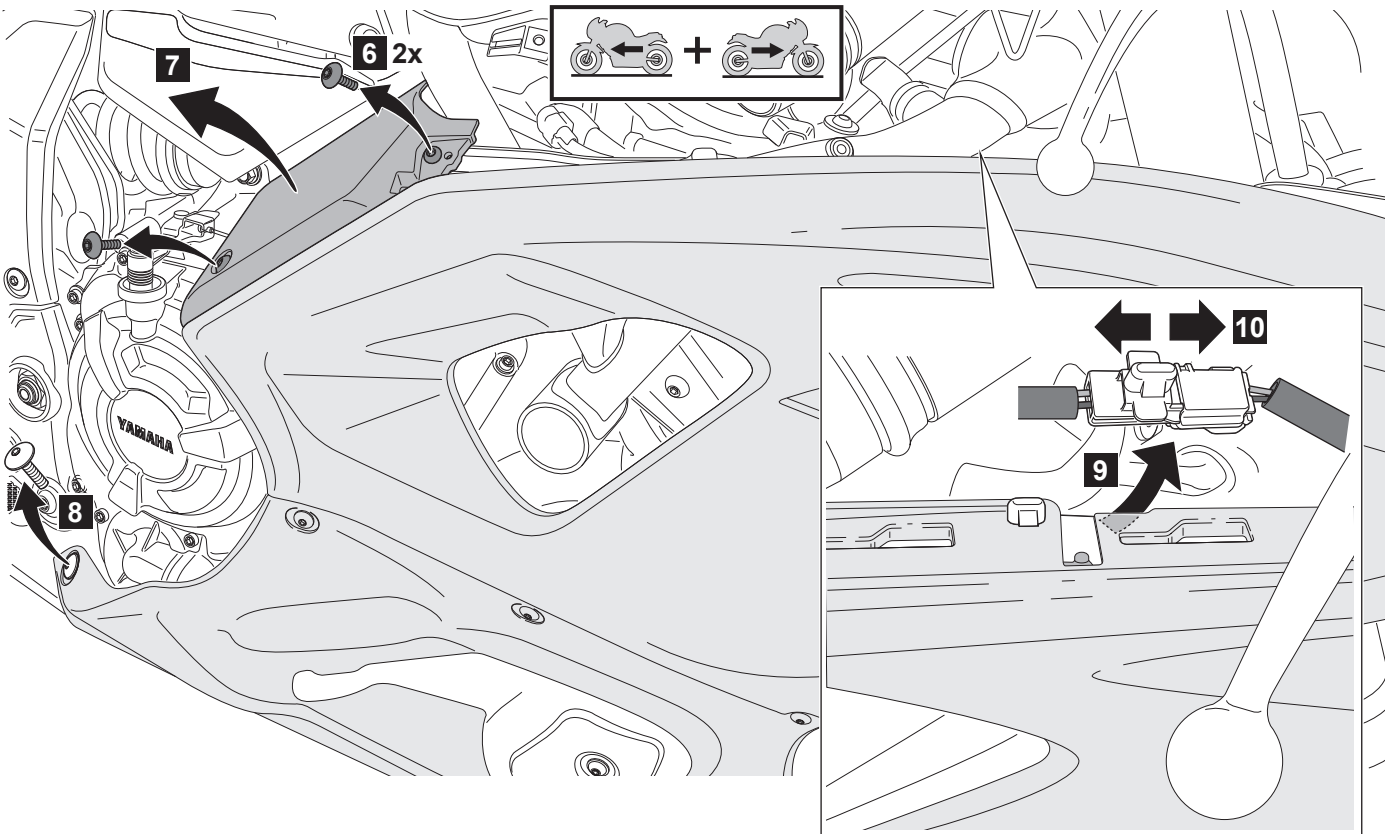

R7 Radiator Cover (2021)