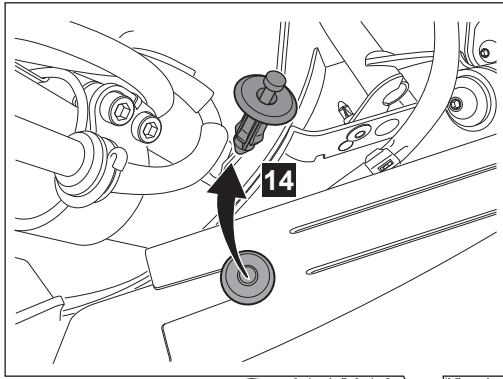

R7 Radiator Cover (2021)