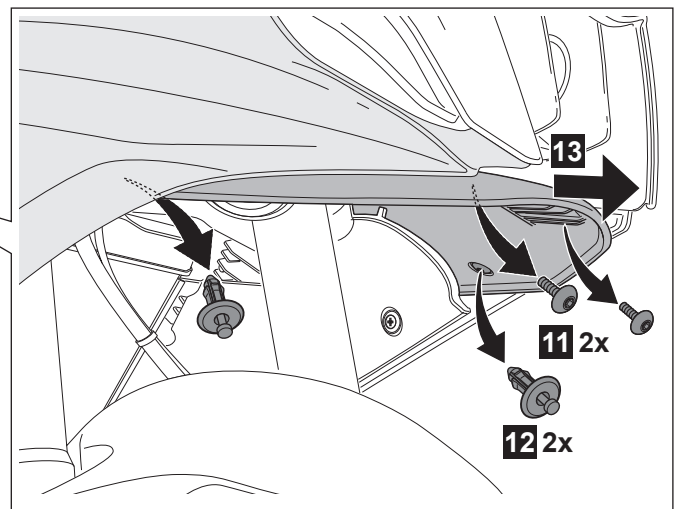

R7 Radiator Cover (2021)