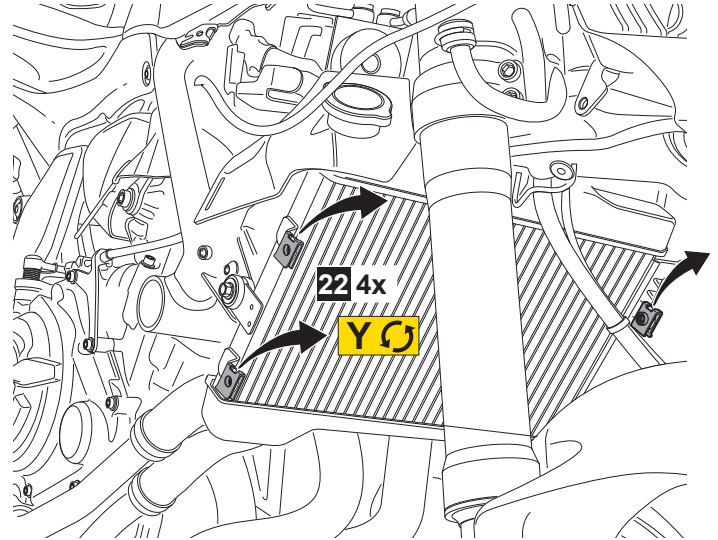

R7 Radiator Cover (2021)