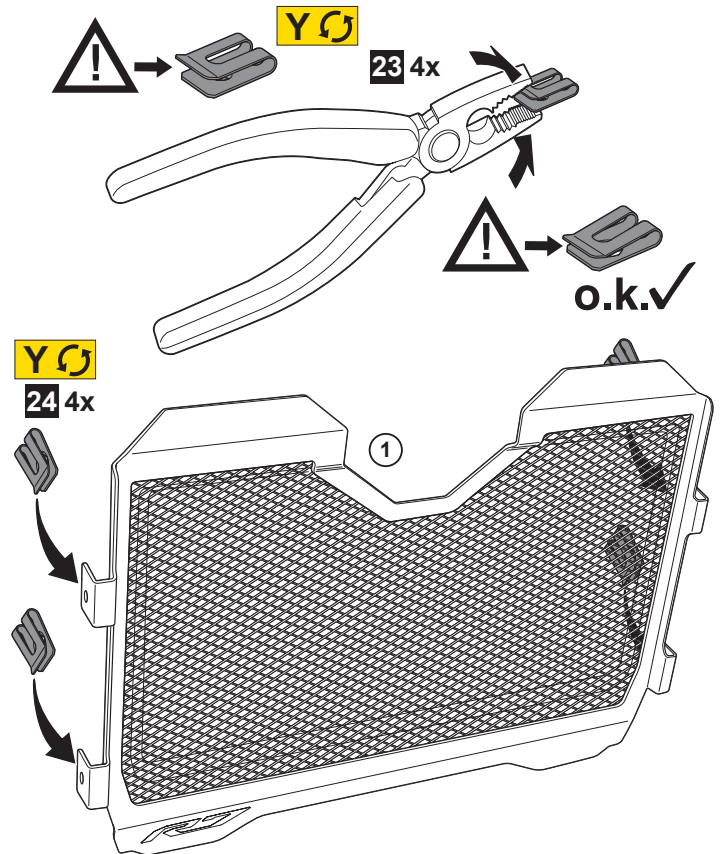

R7 Radiator Cover (2021)