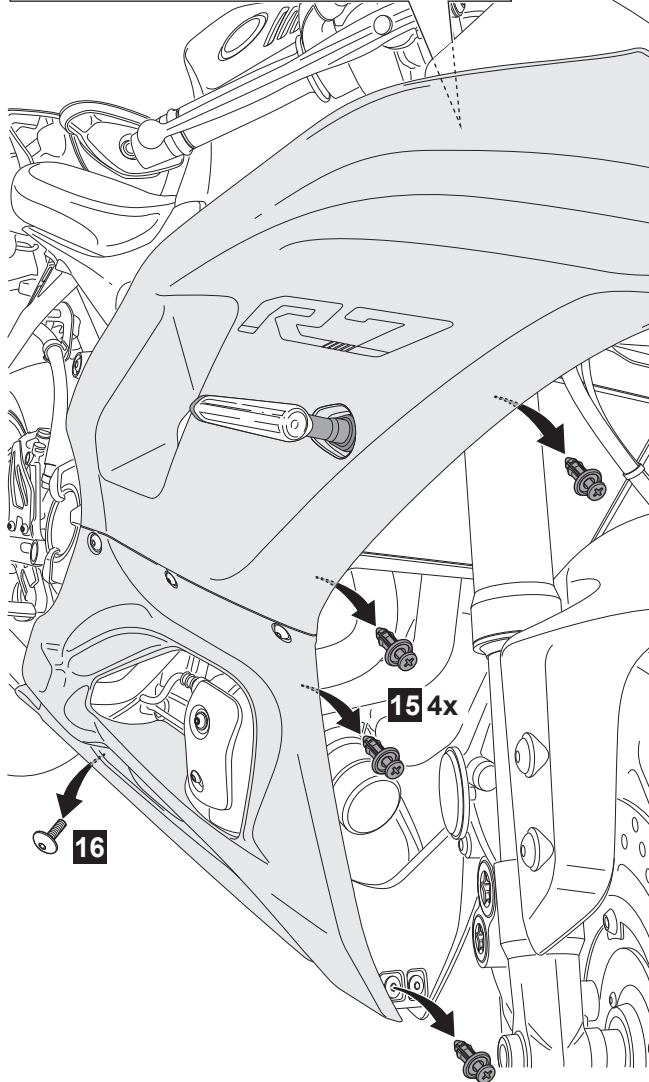

R7 Radiator Cover (2021)