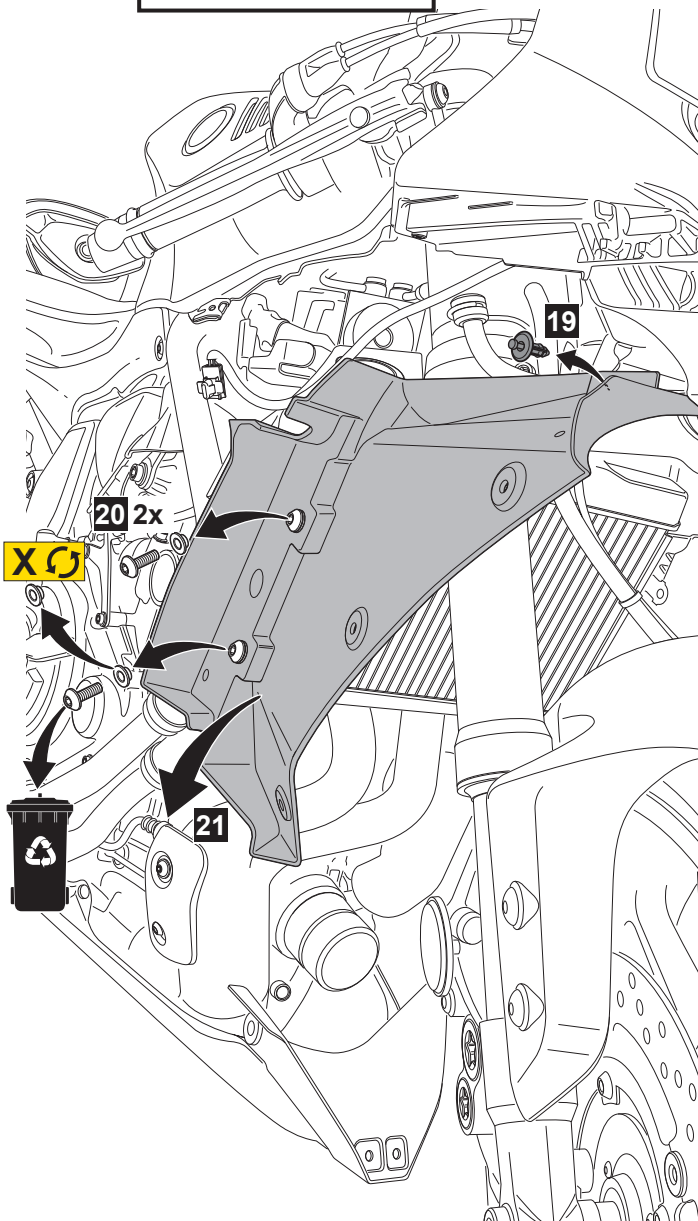

R7 Radiator Cover (2021)