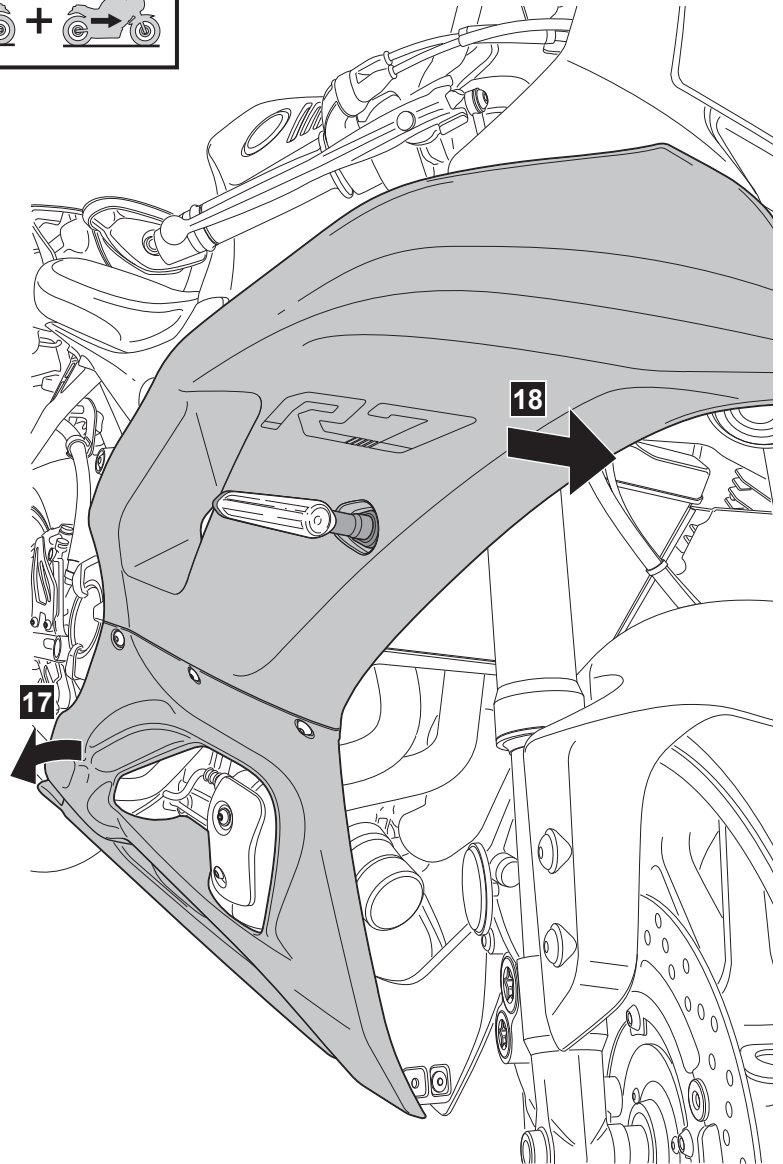

R7 Radiator Cover (2021)