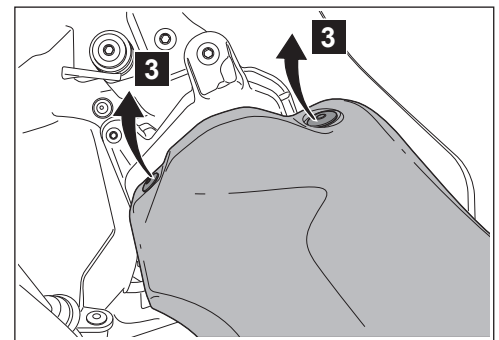

R7 Radiator Cover (2021)

BEB-FRADC- ** - **

Posnr.	QTY	
①	1	
②	4	M6x20

Easy , suitable for novice with little experience 	Fairly easy , suitable for beginner with some experience 	Fairly difficult , suitable for competent DIY mechanic 	Difficult , suitable for experienced DIY mechanic 	Very difficult , suitable for expert DIY or professional
--	---	---	--	---