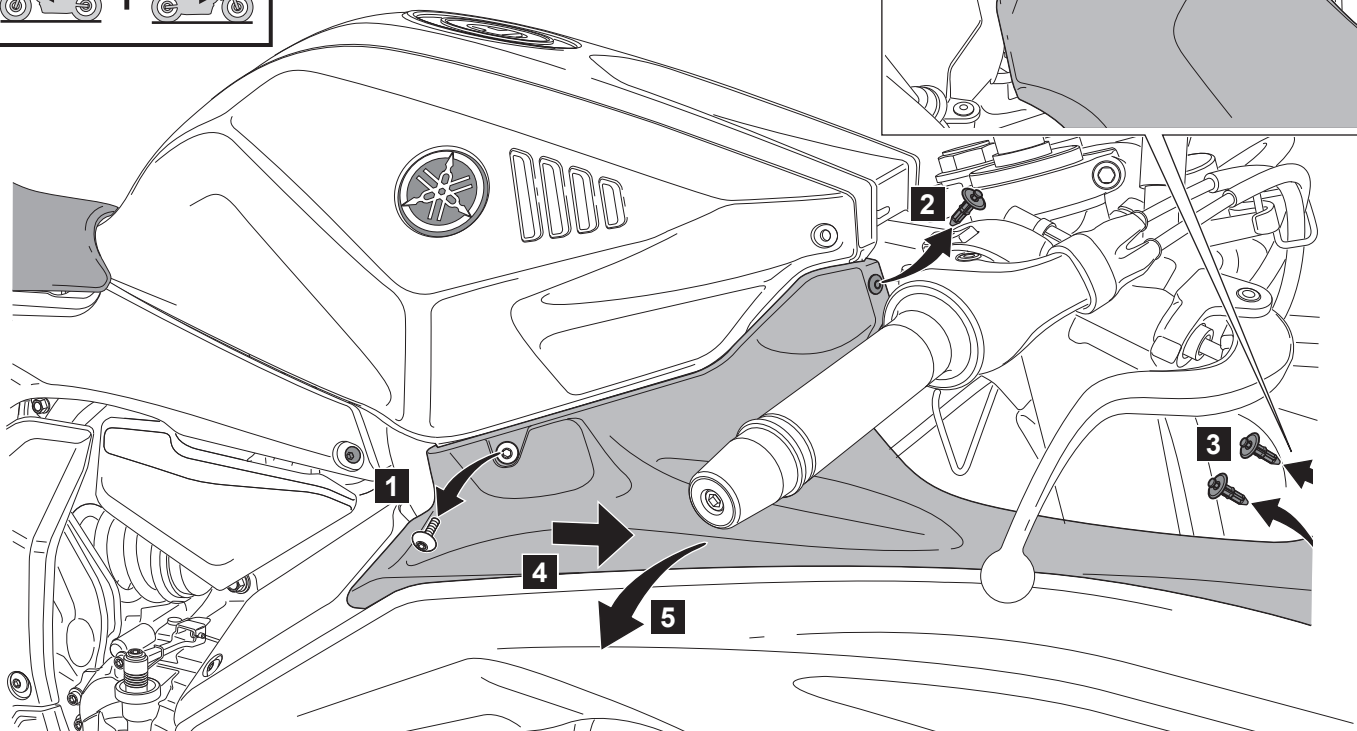

R7 Radiator Cover (2021)

BEB-FRADC- ** - **

Posnr.	QTY	
①	1	
②	4	M6x20

Easy , suitable for novice with little experience 	Fairly easy , suitable for beginner with some experience 	Fairly difficult , suitable for competent DIY mechanic 	Difficult , suitable for experienced DIY mechanic 	Very difficult , suitable for expert DIY or professional
--	---	---	--	---