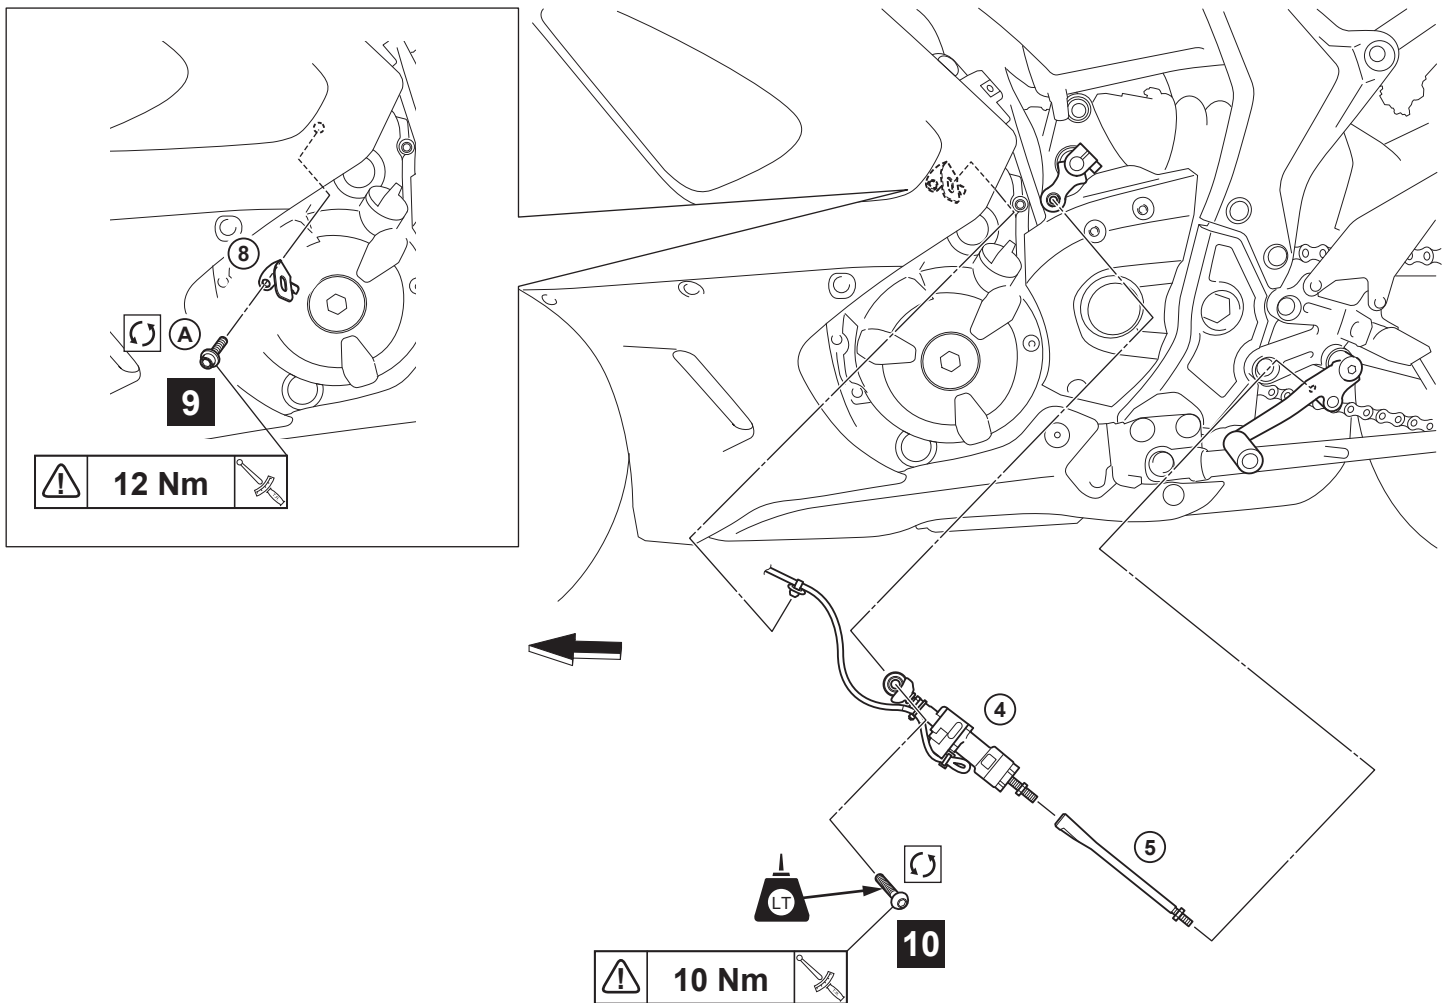

YZF-R7 QUICK-SHIFT KIT