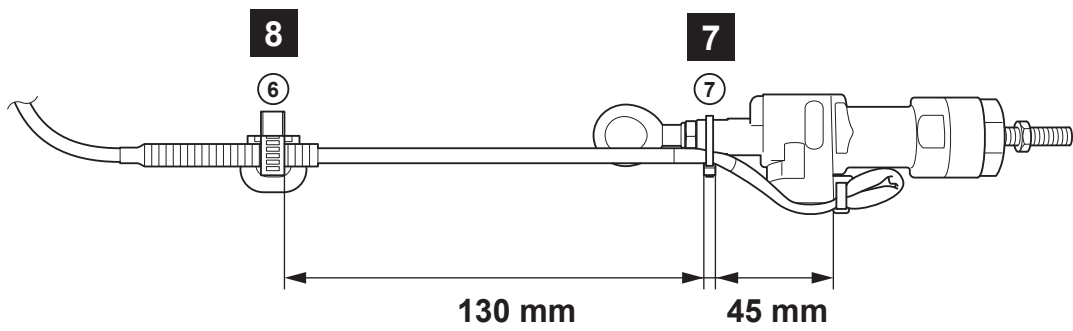

YZF-R7 QUICK-SHIFT KIT