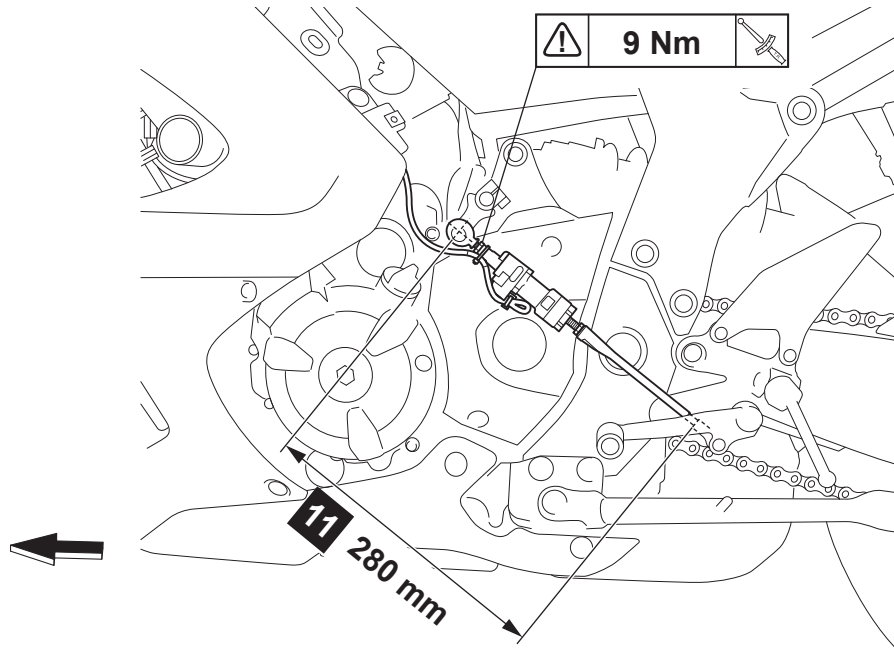

YZF-R7 QUICK-SHIFT KIT