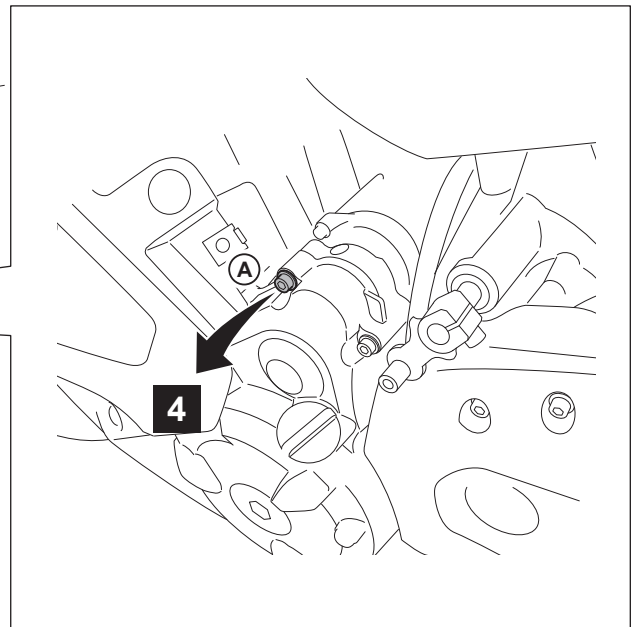

YZF-R7 QUICK-SHIFT KIT

BEB-181A0-**

00:24

Posnr.	QTY	
①	1	
②	1	
③	1	
④	1	

Posnr.	QTY	
⑤	1	
⑥	1	
⑦	1	
⑧	1	

Easy, suitable for novice with little experience

Fairly easy, suitable for beginner with some experience