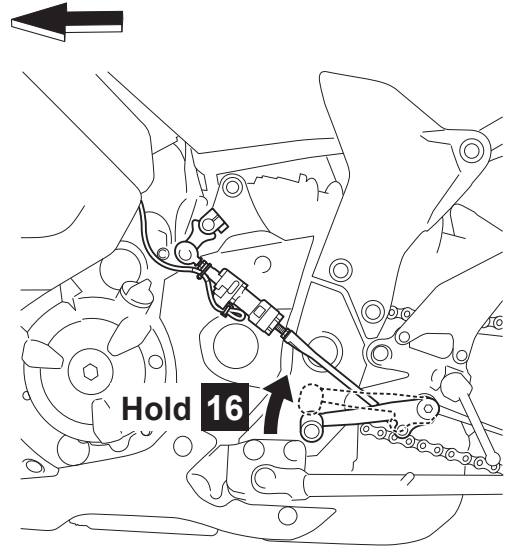

YZF-R7 QUICK-SHIFT KIT