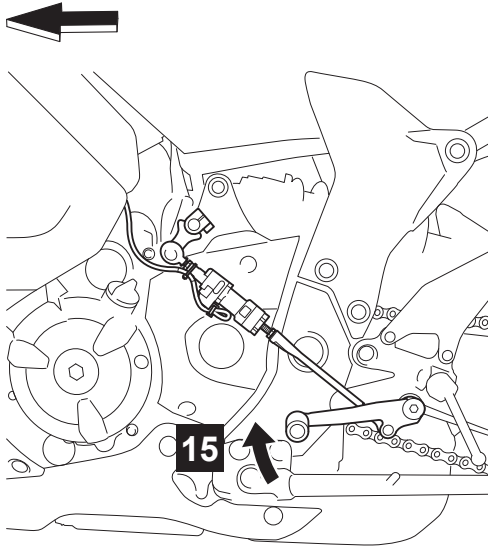

YZF-R7 QUICK-SHIFT KIT