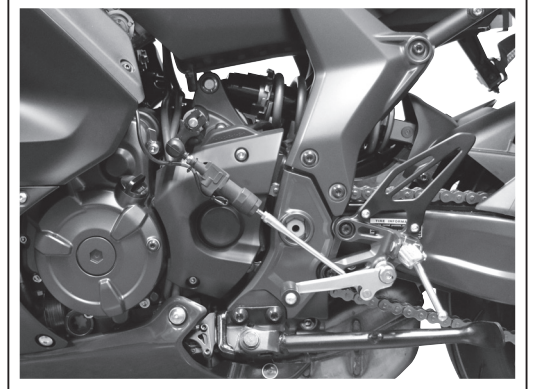

YZF-R7 QUICK-SHIFT KIT

BEB-181A0-**

00:24

Posnr.	QTY	
①	1	
②	1	
③	1	
④	1	

Posnr.	QTY	
⑤	1	
⑥	1	
⑦	1	
⑧	1	

Easy, suitable for novice with little experience

Fairly easy, suitable for beginner with some experience

Fairly difficult, suitable for competent DIY mechanic

Difficult, suitable for experienced DIY mechanic

Very difficult, suitable for expert DIY or professional

YZF-R7 QUICK-SHIFT KIT

YZF-R7 QUICK-SHIFT KIT