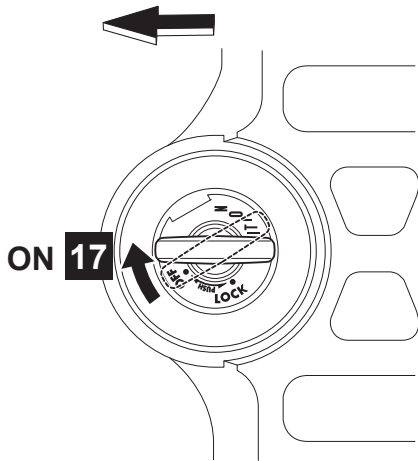

YZF-R7 QUICK-SHIFT KIT