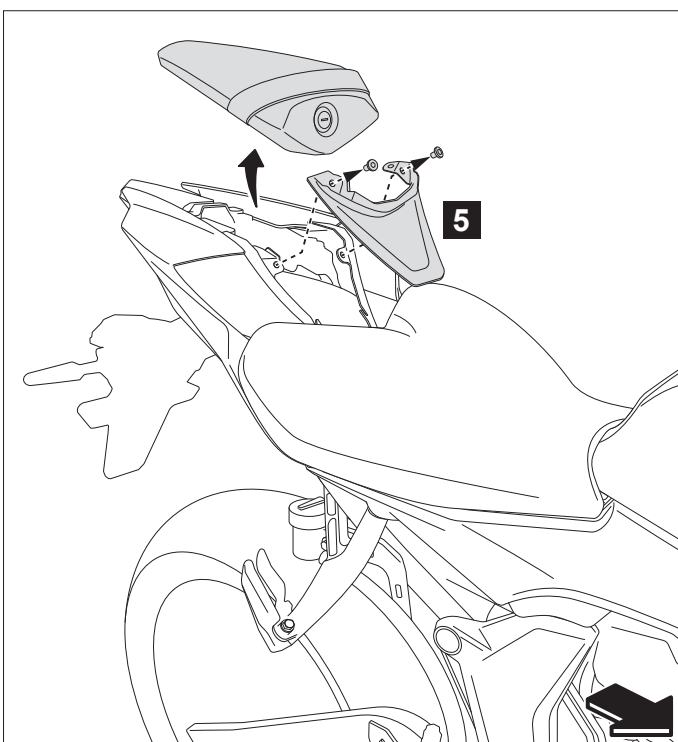

YZF-R7-01V Stay Soft Side Bags

BEB-FSSBS-***