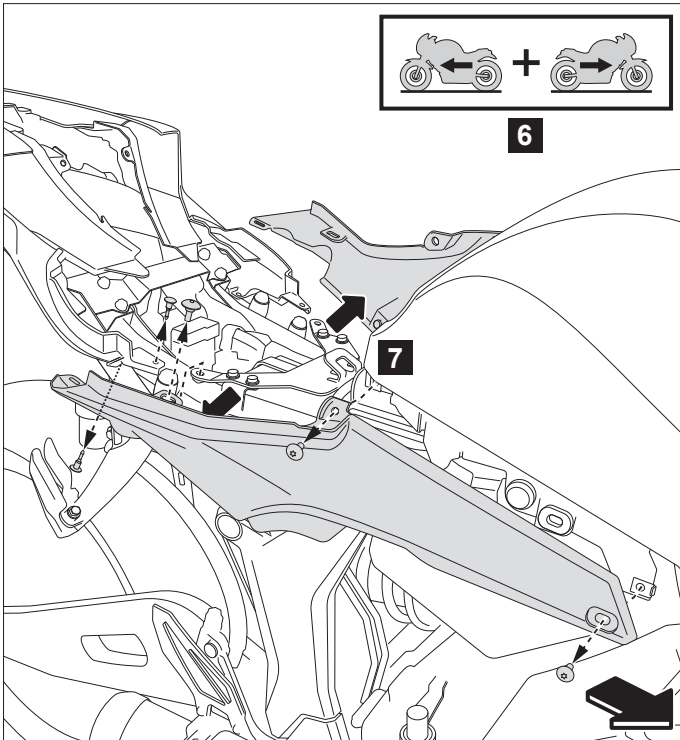

YZF-R7-01V Stay Soft Side Bags

BEB-FSSBS-***-***

Posnr.	QTY	
①	2	 (L/R)
②	2	 (L/R)
③	6	 M5 x 16 mm
④	2	 M5 x 20 mm
⑤	2	 d 5,3 mm
⑥	8	 M5
⑦	2	 (L/R)
⑧	2	
⑨	4	 M5 x 12 mm
⑩	4	 M5
⑪	2	 (L/R)
⑫	4	 M8 x 40 mm
		

Very difficult, suitable for expert DIY or professional

YZF-R7-01V Stay Soft Side Bags

BEB-FSSBS-***

YZF-R7-01V Stay Soft Side Bags

BEB-FSSBS-***

YZF-R7-01V Stay Soft Side Bags

BEB-FSSBS-***