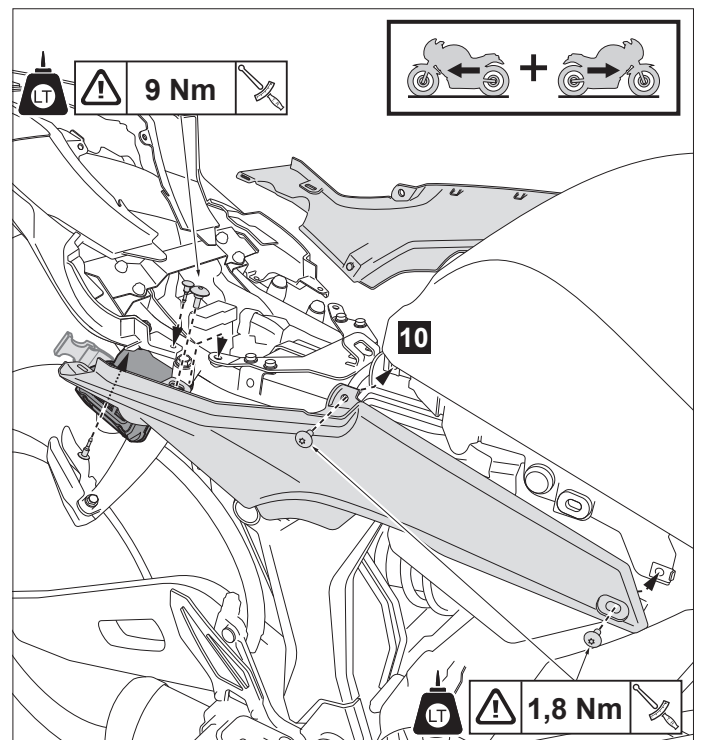

YZF-R7-01V Stay Soft Side Bags

BEB-FSSBS-***