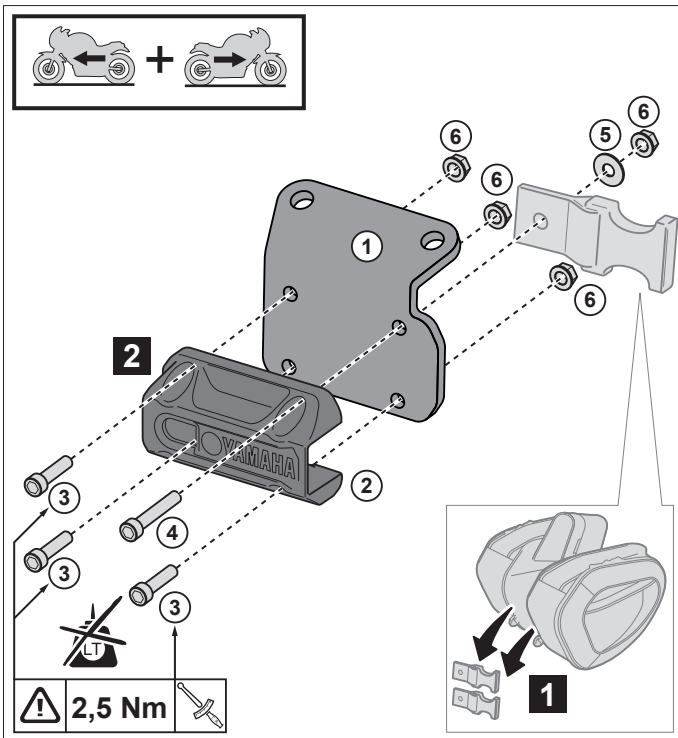

YZF-R7-01V Stay Soft Side Bags

BEB-FSSBS-***