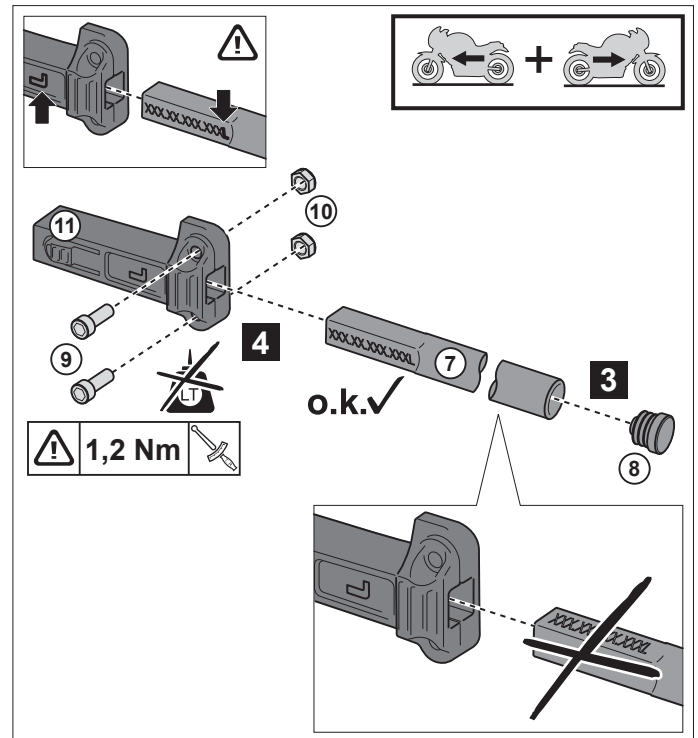

YZF-R7-01V Stay Soft Side Bags

BEB-FSSBS-***