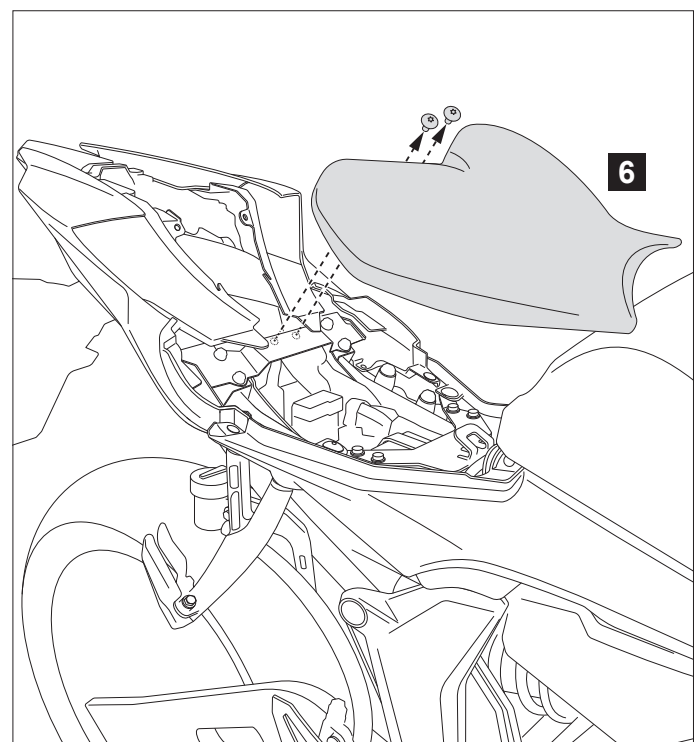

YZF-R7-01V Stay Soft Side Bags

BEB-FSSBS-***