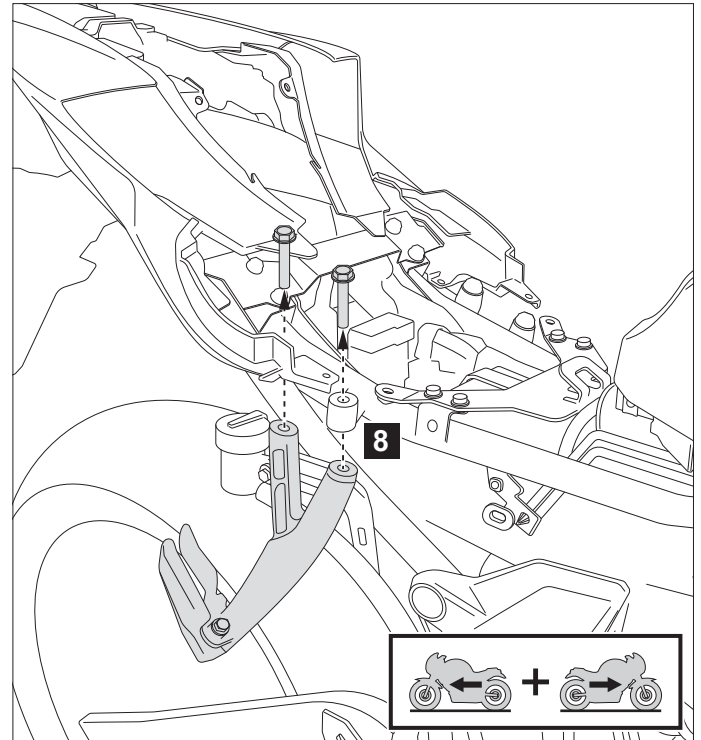

YZF-R7-01V Stay Soft Side Bags

BEB-FSSBS-***