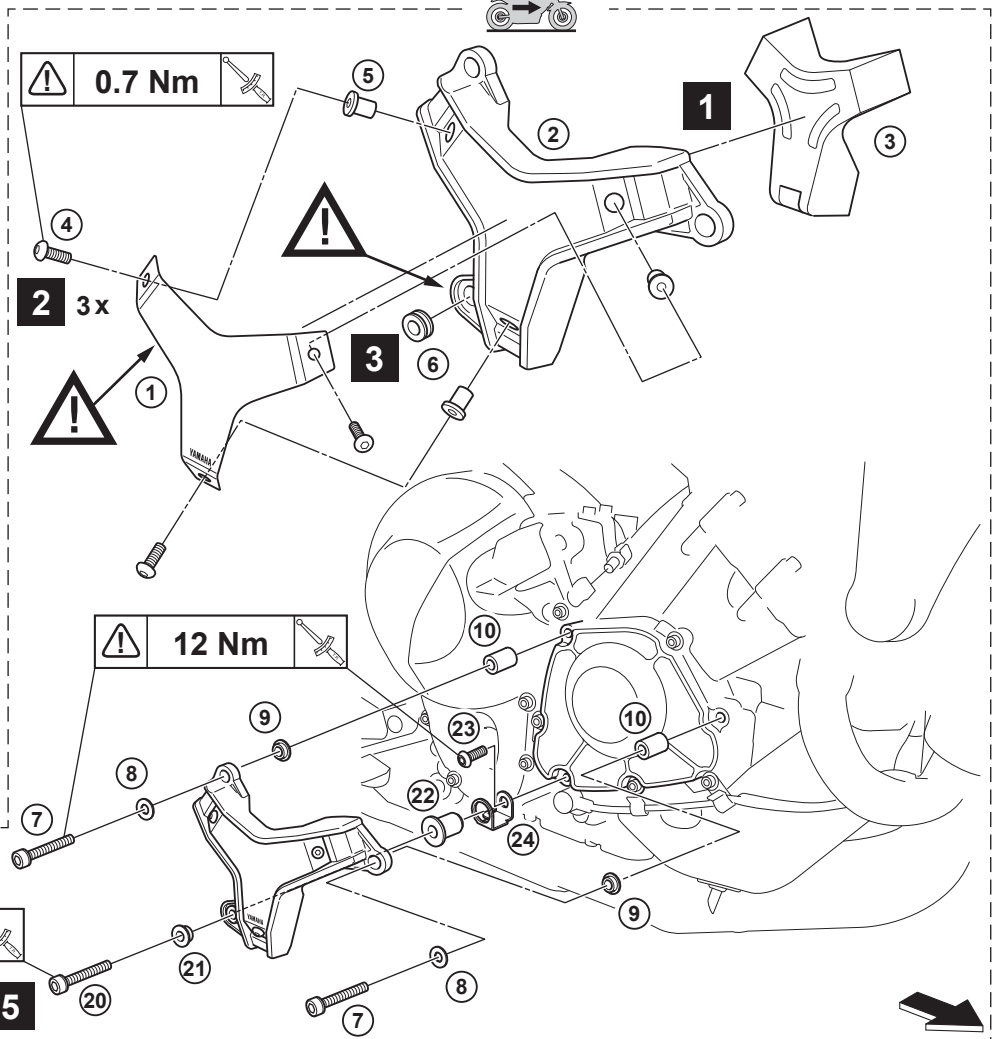

Engine Protector Kit

BEA-211D0-**

00:24

Posnr.	QTY		
①	1		
②	1		
③	1		
④	6		M5 X 10mm
⑤	6		M5
⑥	2		
⑦	3		M6 X 45mm
⑧	4		M6
⑨	4		M6
⑩	2		M6
⑪	1		M6
⑫	1		
⑬	1		
⑭	1		
⑮	1		

⑯	1		M6 X 50mm
⑰	1		M6 X 80mm
⑱	1		M6
⑲	2		M6
⑳	1		M6 X 20mm
㉑	1		M6
㉒	1		M6
㉓	1		M6 X 20mm
㉔	1		

Easy, suitable for novice with little experience

Fairly easy, suitable for beginner with some experience

Fairly difficult, suitable for competent DIY mechanic

Difficult, suitable for experienced DIY mechanic

Very difficult, suitable for expert DIY or professional

Engine Protector Kit

 **12 Nm**  **6 2x**

 **0.7 Nm**  **8 3x**

Engine Protector Kit

 **12 Nm**  **10**

12  **12 Nm** 

11  **12 Nm** 