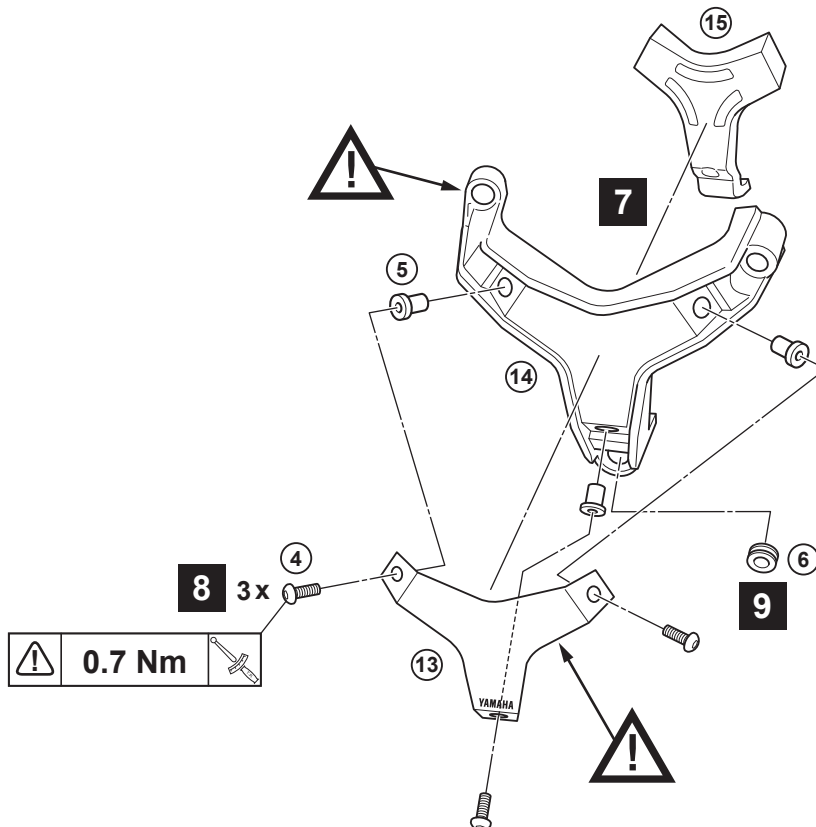

Engine Protector Kit

BEA-211D0-**

00:24

Posnr.	QTY		
①	1		
②	1		
③	1		
④	6		M5 X 10mm
⑤	6		M5
⑥	2		
⑦	3		M6 X 45mm
⑧	4		M6
⑨	4		M6
⑩	2		M6
⑪	1		M6
⑫	1		
⑬	1		
⑭	1		
⑮	1		

⑯	1		M6 X 50mm
⑰	1		M6 X 80mm
⑱	1		M6
⑲	2		M6
⑳	1		M6 X 20mm
㉑	1		M6
㉒	1		M6
㉓	1		M6 X 20mm
㉔	1		

Very difficult, suitable for expert DIY or professional

Engine Protector Kit

 **12 Nm**  **6 2x**

 **0.7 Nm**  **8 3x**

Engine Protector Kit

 **12 Nm**  **10**

12  **12 Nm** 

11  **12 Nm** 