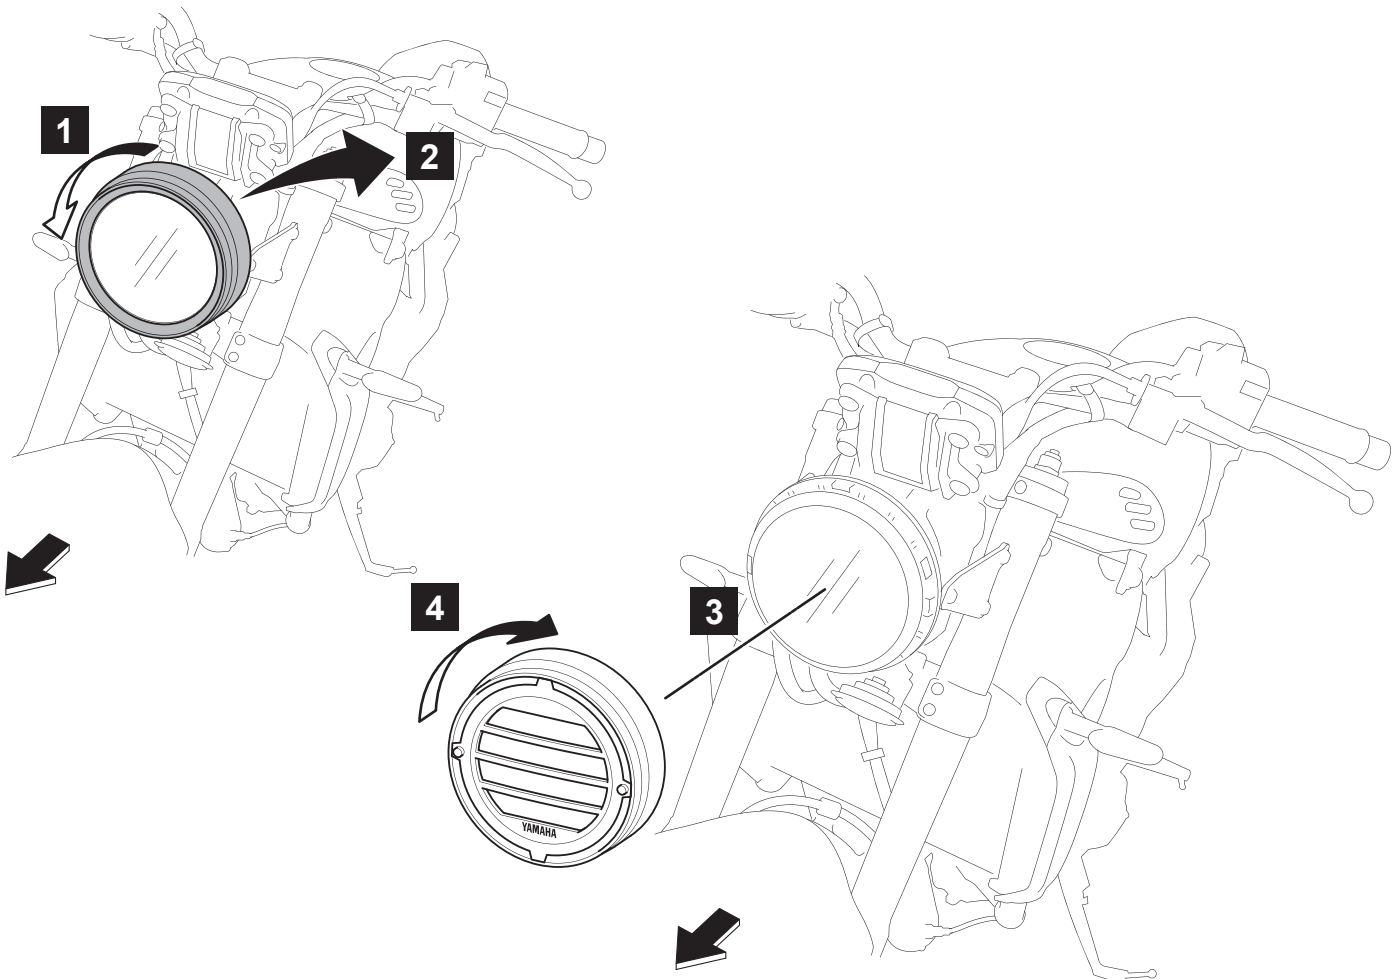

## XSR Head Light Guard

BEA-84105-01

00:06

Posnr.	QTY	
①	1	

**Easy**, suitable for novice with little experience

**Fairly easy**, suitable for beginner with some experience

**Fairly difficult**, suitable for competent DIY mechanic