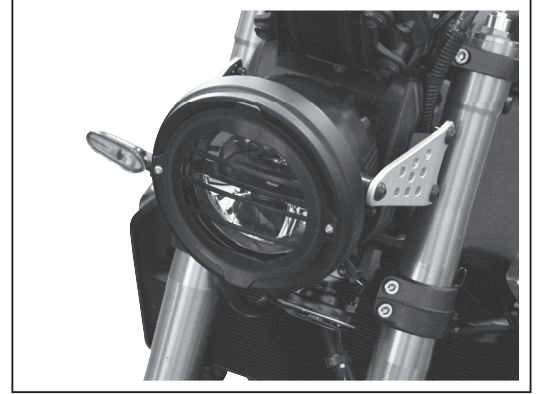

## XSR Head Light Guard

BEA-84105-01

00:06

Posnr.	QTY	
①	1	

**Easy**, suitable for novice with little experience

**Fairly easy**, suitable for beginner with some experience

**Fairly difficult**, suitable for competent DIY mechanic