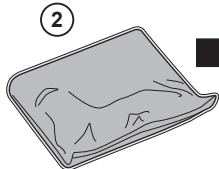

### Soft Bag XSR 13,5L

BJV-FSSBH-R0 - \*\* RIGHT 00:01  
 BJV-FSSBH-L0 - \*\* LEFT

Posnr.	QTY	
①	1	
②	1	

<b>Easy</b> , suitable for novice with little experience 	<b>Fairly easy</b> , suitable for beginner with some experience 	<b>Fairly difficult</b> , suitable for competent DIY mechanic 	<b>Difficult</b> , suitable for experienced DIY mechanic 	<b>Very difficult</b> , suitable for expert DIY or professional 
--	---	---	--	---

## Soft Bag XSR 13,5L

**LOAD LIMIT**  
3kg/6.5 lbs

**Max 130 km/h**

**o.k.✓**  

**CHECK!!**  
200km

**8**  
Click