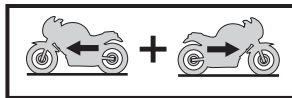

### Soft Bag XSR 13,5L

BJV-FSSBH-R0 - \*\* RIGHT 00:01  
 BJV-FSSBH-L0 - \*\* LEFT

Posnr.	QTY	
①	1	
②	1	

<b>Easy</b> , suitable for novice with little experience 	<b>Fairly easy</b> , suitable for beginner with some experience 	<b>Fairly difficult</b> , suitable for competent DIY mechanic 	<b>Difficult</b> , suitable for experienced DIY mechanic 	<b>Very difficult</b> , suitable for expert DIY or professional 
--	---	---	--	---

## Soft Bag XSR 13,5L

**LOAD LIMIT**  
3kg/6.5 lbs

**Max 130 km/h**

**o.k.✓**  

**CHECK!!**  
200km

**8**  
Click