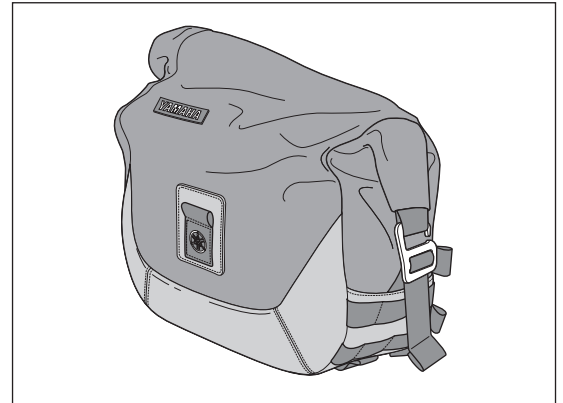

### Soft Bag XSR 13,5L

BJV-FSSBH-R0 - \*\* RIGHT 00:01  
 BJV-FSSBH-L0 - \*\* LEFT

Posnr.	QTY	
①	1	
②	1	

<b>Easy</b> , suitable for novice with little experience 	<b>Fairly easy</b> , suitable for beginner with some experience 	<b>Fairly difficult</b> , suitable for competent DIY mechanic 	<b>Difficult</b> , suitable for experienced DIY mechanic 	<b>Very difficult</b> , suitable for expert DIY or professional 
--	---	---	--	---

## Soft Bag XSR 13,5L

**LOAD LIMIT**  
3kg/6.5 lbs

**Max 130 km/h**

**o.k.✓**  

**CHECK!!**  
200km

**8**  
Click