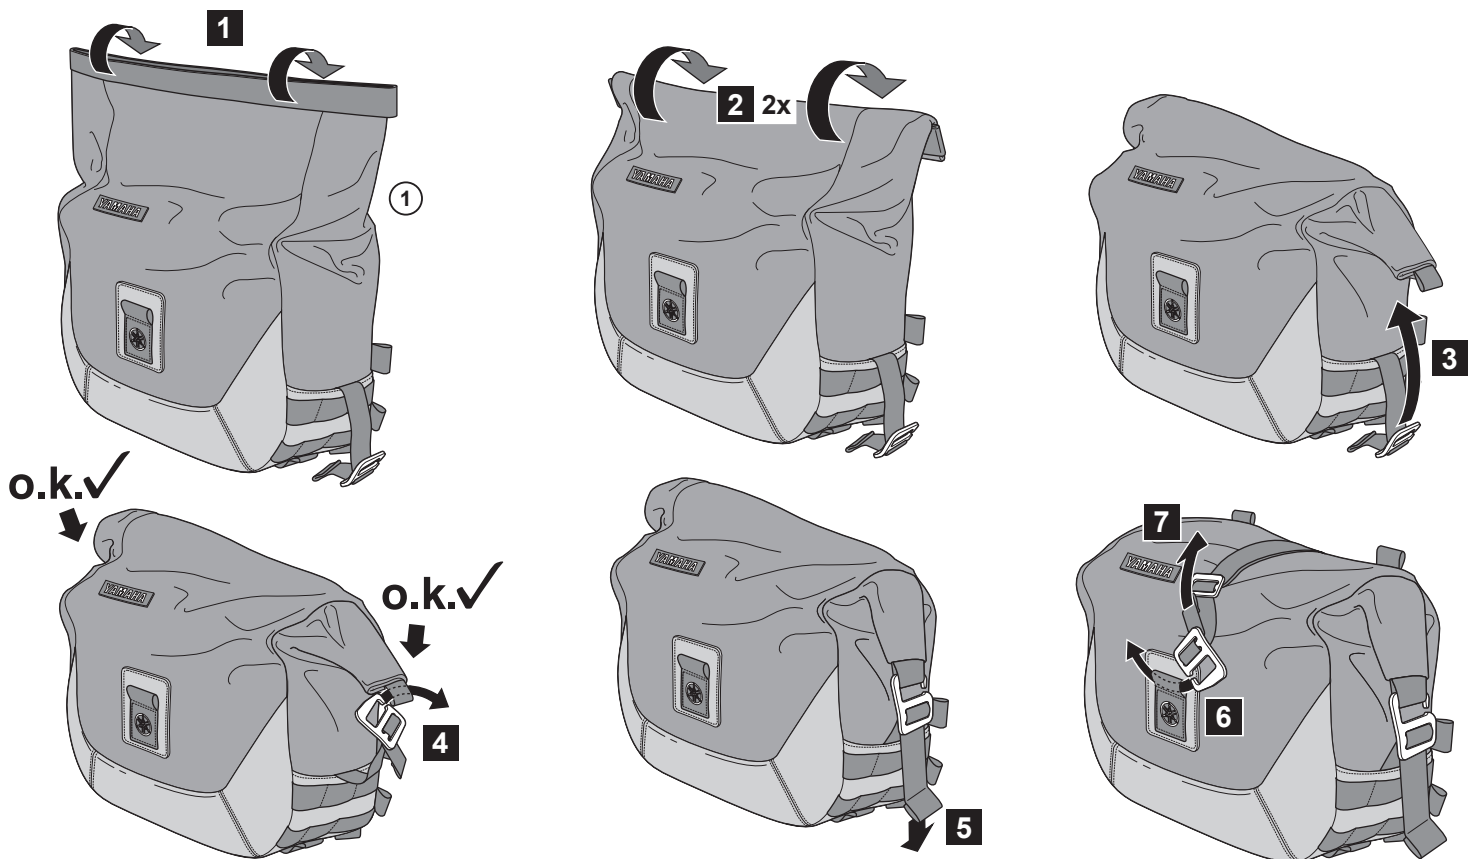

### Soft Bag XSR 13,5L

BJV-FSSBH-R0 - \*\* RIGHT 00:01  
 BJV-FSSBH-L0 - \*\* LEFT

Posnr.	QTY	
①	1	
②	1	

<b>Easy</b> , suitable for novice with little experience 	<b>Fairly easy</b> , suitable for beginner with some experience 	<b>Fairly difficult</b> , suitable for competent DIY mechanic 	<b>Difficult</b> , suitable for experienced DIY mechanic 	<b>Very difficult</b> , suitable for expert DIY or professional 
--	---	---	--	---

## Soft Bag XSR 13,5L

**LOAD LIMIT**  
3kg/6.5 lbs

**Max 130 km/h**

**o.k.✓**  

**CHECK!!**  
200km

**8**  
Click