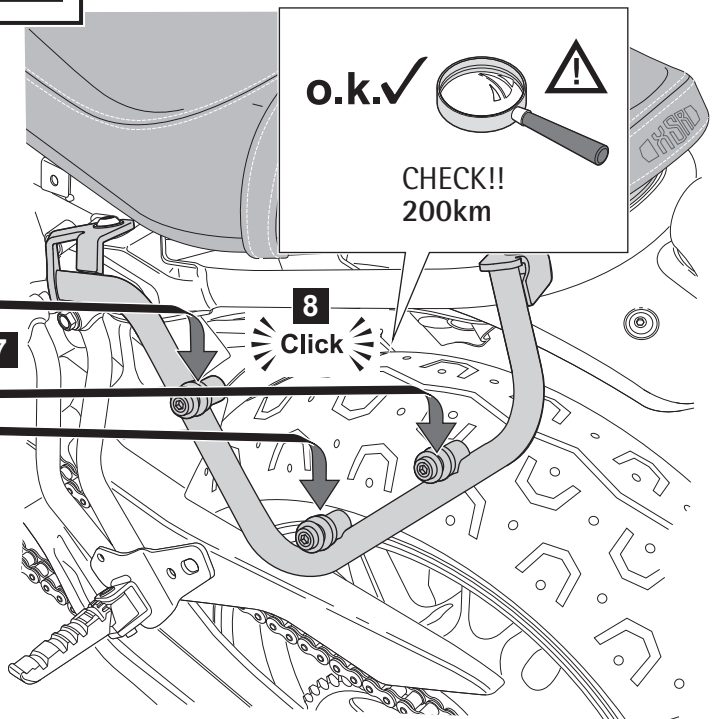

### Soft Bag XSR 13,5L

BJV-FSSBH-R0 - \*\* RIGHT 00:01  
 BJV-FSSBH-L0 - \*\* LEFT

Posnr.	QTY	
①	1	
②	1	

<b>Easy</b> , suitable for novice with little experience 	<b>Fairly easy</b> , suitable for beginner with some experience 	<b>Fairly difficult</b> , suitable for competent DIY mechanic 	<b>Difficult</b> , suitable for experienced DIY mechanic 	<b>Very difficult</b> , suitable for expert DIY or professional 
--	---	---	--	---

## Soft Bag XSR 13,5L

**LOAD LIMIT**  
3kg/6.5 lbs

**Max 130 km/h**

**o.k.✓**  

**CHECK!!**  
200km

**8**  
Click