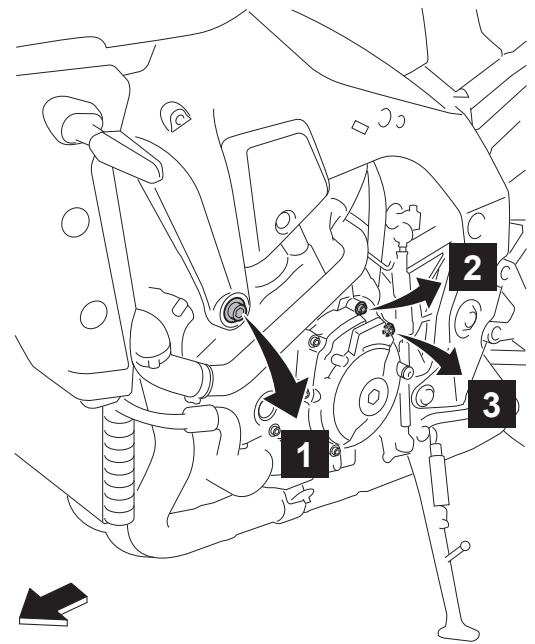

## MT-10 Side Protector

B5Y-2198K-\*\*

00:30

Exchange

Posnr.	QTY	
①	2	
②	1	
③	1	
④	2	
⑤	2	
⑥	1	76mm
⑦	2	M12×55mm
⑧	1	70mm
⑨	2	
⑩	2	M8×35mm
⑪	1	
⑫	1	
⑬	2	
⑭	2	
⑮	2	M8×20mm
⑯	4	M8
⑰	1	25mm
⑱	1	20mm
⑲	1	5mm
⑳	1	9mm
㉑	2	M12

Posnr.	QTY	
㉒	1	M6×65mm
㉓	1	M6×55mm
㉔	1	M6×40mm
㉕	1	M6×25mm
㉖	2	M8×16mm
㉗	4	M6
㉘	2	M8×14mm

<p><b>Easy</b>, suitable for novice with little experience</p>	<p><b>Fairly easy</b>, suitable for beginner with some experience</p>	<p><b>Fairly difficult</b>, suitable for competent DIY mechanic</p>	<p><b>Difficult</b>, suitable for experienced DIY mechanic</p>	<p><b>Very difficult</b>, suitable for expert DIY or professional</p>
--	---	---	--	---

## MT-10 Side Protector