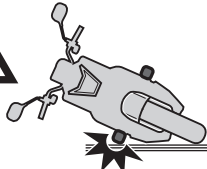

## MT-10 Side Protector

B5Y-2198K-\*\*

00:30

Exchange

Posnr.	QTY	
①	2	
②	1	
③	1	
④	2	
⑤	2	
⑥	1	76mm
⑦	2	M12×55mm
⑧	1	70mm
⑨	2	
⑩	2	M8×35mm
⑪	1	
⑫	1	
⑬	2	
⑭	2	
⑮	2	M8×20mm
⑯	4	M8
⑰	1	25mm
⑱	1	20mm
⑲	1	5mm
⑳	1	9mm
㉑	2	M12

Posnr.	QTY	
㉒	1	M6×65mm
㉓	1	M6×55mm
㉔	1	M6×40mm
㉕	1	M6×25mm
㉖	2	M8×16mm
㉗	4	M6
㉘	2	M8×14mm

<p><b>Easy</b>, suitable for novice with little experience</p>	<p><b>Fairly easy</b>, suitable for beginner with some experience</p>	<p><b>Fairly difficult</b>, suitable for competent DIY mechanic</p>	<p><b>Difficult</b>, suitable for experienced DIY mechanic</p>	<p><b>Very difficult</b>, suitable for expert DIY or professional</p>
--	---	---	--	---