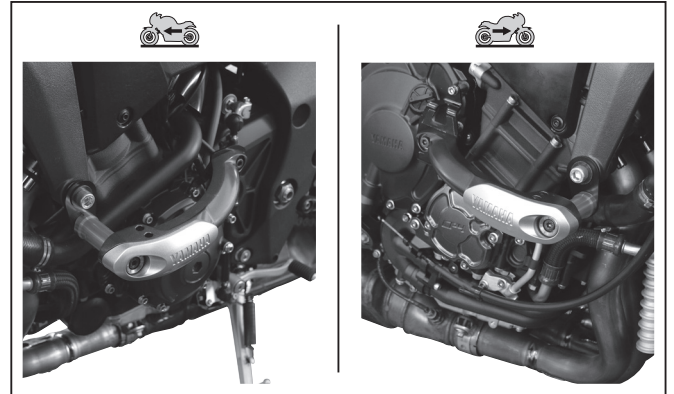

## MT-10 Side Protector

B5Y-2198K-\*\*

00:30

Exchange

Posnr.	QTY	
①	2	
②	1	
③	1	
④	2	
⑤	2	
⑥	1	76mm
⑦	2	M12×55mm
⑧	1	70mm
⑨	2	
⑩	2	M8×35mm
⑪	1	
⑫	1	
⑬	2	
⑭	2	
⑮	2	M8×20mm
⑯	4	M8
⑰	1	25mm
⑱	1	20mm
⑲	1	5mm
⑳	1	9mm
㉑	2	M12

Posnr.	QTY	
㉒	1	M6×65mm
㉓	1	M6×55mm
㉔	1	M6×40mm
㉕	1	M6×25mm
㉖	2	M8×16mm
㉗	4	M6
㉘	2	M8×14mm

<p><b>Easy</b>, suitable for novice with little experience</p>	<p><b>Fairly easy</b>, suitable for beginner with some experience</p>	<p><b>Fairly difficult</b>, suitable for competent DIY mechanic</p>	<p><b>Difficult</b>, suitable for experienced DIY mechanic</p>	<p><b>Very difficult</b>, suitable for expert DIY or professional</p>
--	---	---	--	---

## MT-10 Side Protector