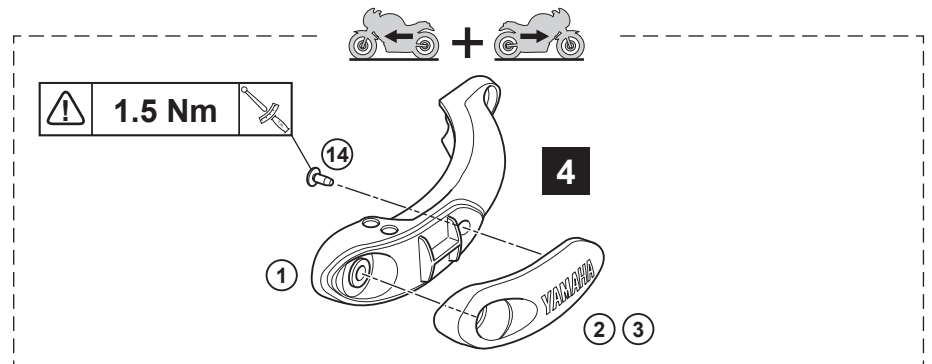

## MT-10 Side Protector

B5Y-2198K-\*\*

00:30

Exchange

Posnr.	QTY	
①	2	
②	1	
③	1	
④	2	
⑤	2	
⑥	1	76mm
⑦	2	M12×55mm
⑧	1	70mm
⑨	2	
⑩	2	M8×35mm
⑪	1	
⑫	1	
⑬	2	
⑭	2	
⑮	2	M8×20mm
⑯	4	M8
⑰	1	25mm
⑱	1	20mm
⑲	1	5mm
⑳	1	9mm
㉑	2	M12

Posnr.	QTY	
㉒	1	M6×65mm
㉓	1	M6×55mm
㉔	1	M6×40mm
㉕	1	M6×25mm
㉖	2	M8×16mm
㉗	4	M6
㉘	2	M8×14mm

<p><b>Easy</b>, suitable for novice with little experience</p>	<p><b>Fairly easy</b>, suitable for beginner with some experience</p>	<p><b>Fairly difficult</b>, suitable for competent DIY mechanic</p>	<p><b>Difficult</b>, suitable for experienced DIY mechanic</p>	<p><b>Very difficult</b>, suitable for expert DIY or professional</p>
--	---	---	--	---