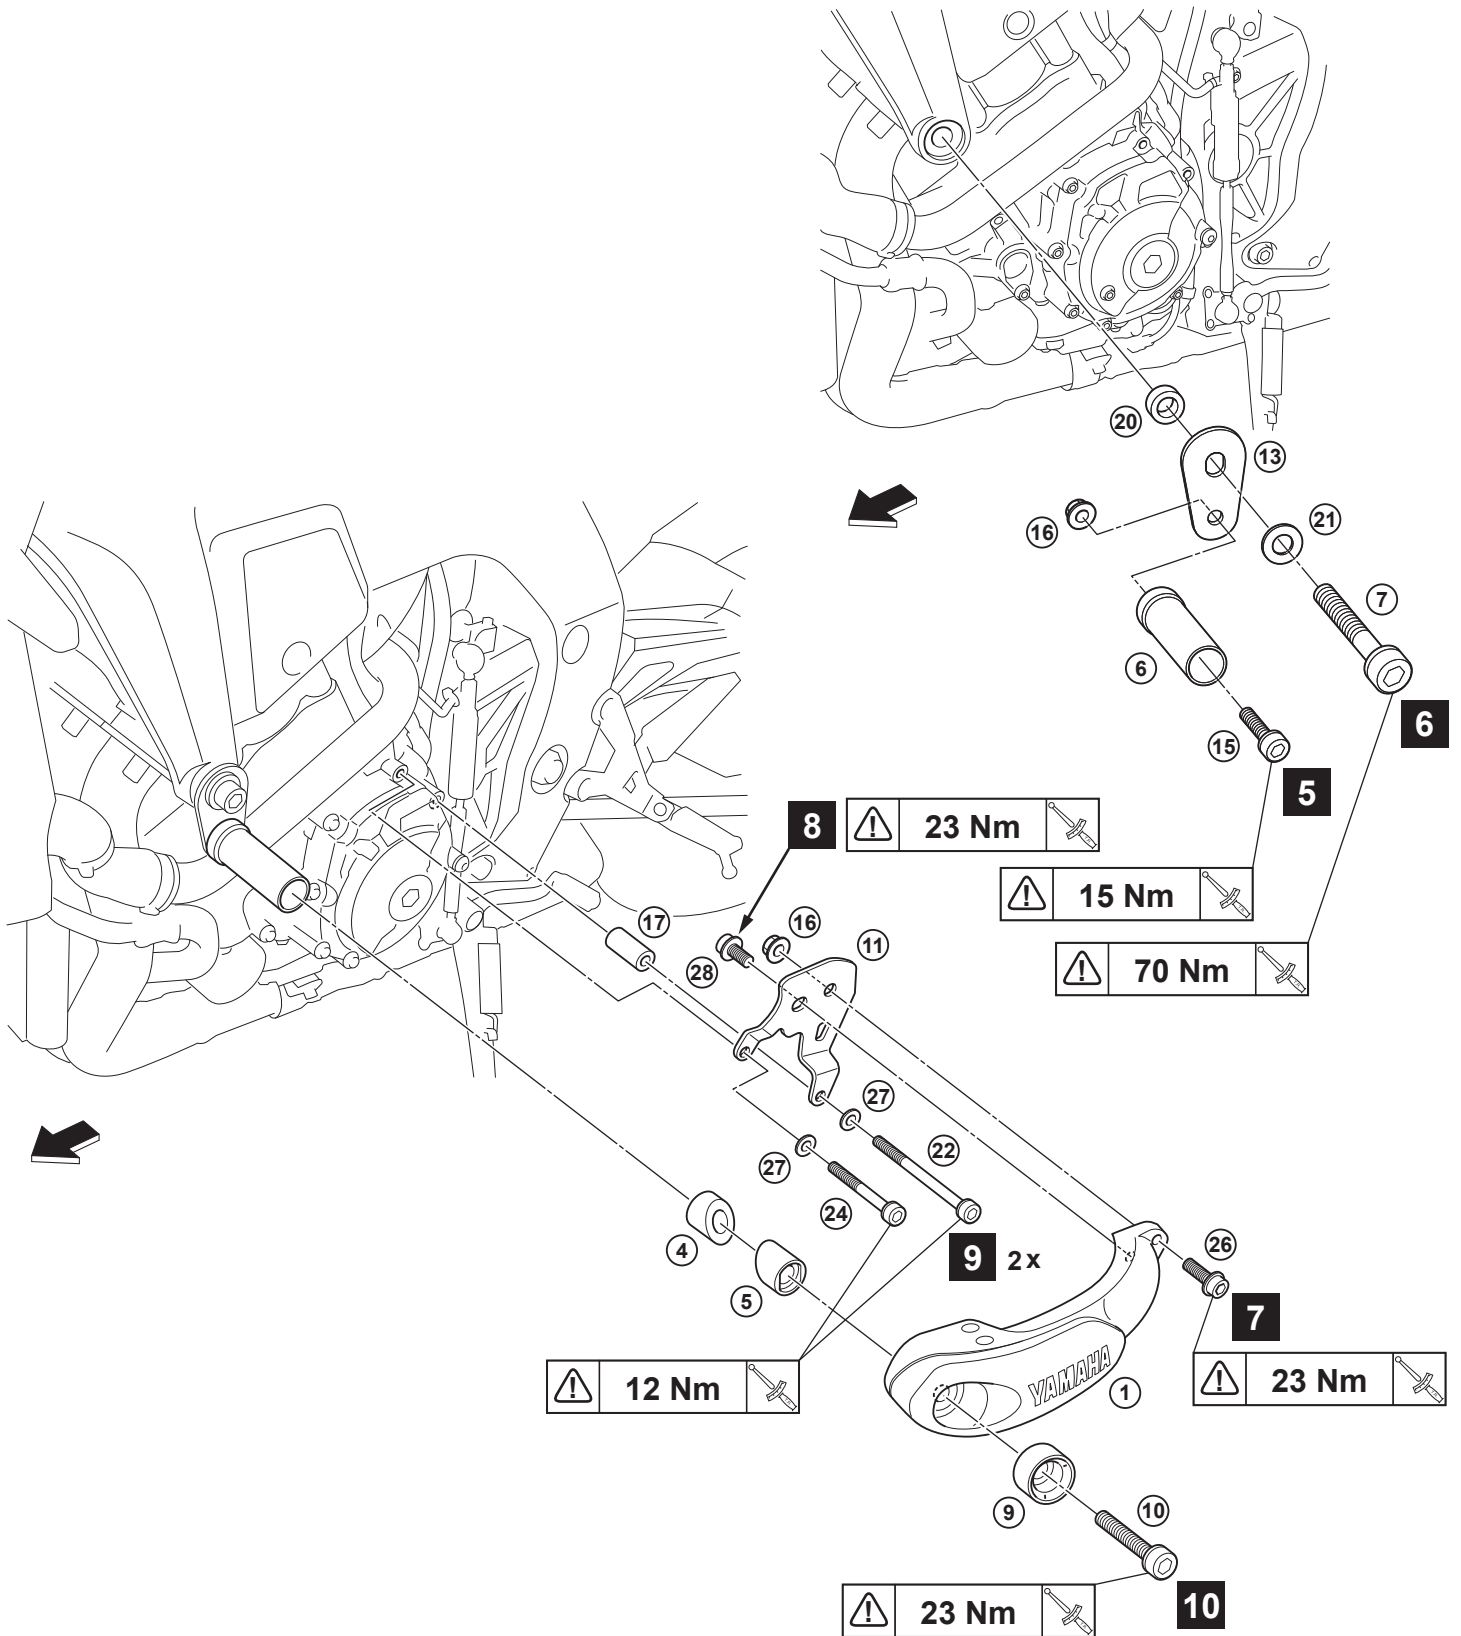

## MT-10 Side Protector

B5Y-2198K-\*\*

00:30

Exchange

Posnr.	QTY	
①	2	
②	1	
③	1	
④	2	
⑤	2	
⑥	1	76mm
⑦	2	M12×55mm
⑧	1	70mm
⑨	2	
⑩	2	M8×35mm
⑪	1	
⑫	1	
⑬	2	
⑭	2	
⑮	2	M8×20mm
⑯	4	M8
⑰	1	25mm
⑱	1	20mm
⑲	1	5mm
⑳	1	9mm
㉑	2	M12

Posnr.	QTY	
㉒	1	M6×65mm
㉓	1	M6×55mm
㉔	1	M6×40mm
㉕	1	M6×25mm
㉖	2	M8×16mm
㉗	4	M6
㉘	2	M8×14mm

<p><b>Easy</b>, suitable for novice with little experience</p>	<p><b>Fairly easy</b>, suitable for beginner with some experience</p>	<p><b>Fairly difficult</b>, suitable for competent DIY mechanic</p>	<p><b>Difficult</b>, suitable for experienced DIY mechanic</p>	<p><b>Very difficult</b>, suitable for expert DIY or professional</p>
--	---	---	--	---

## MT-10 Side Protector