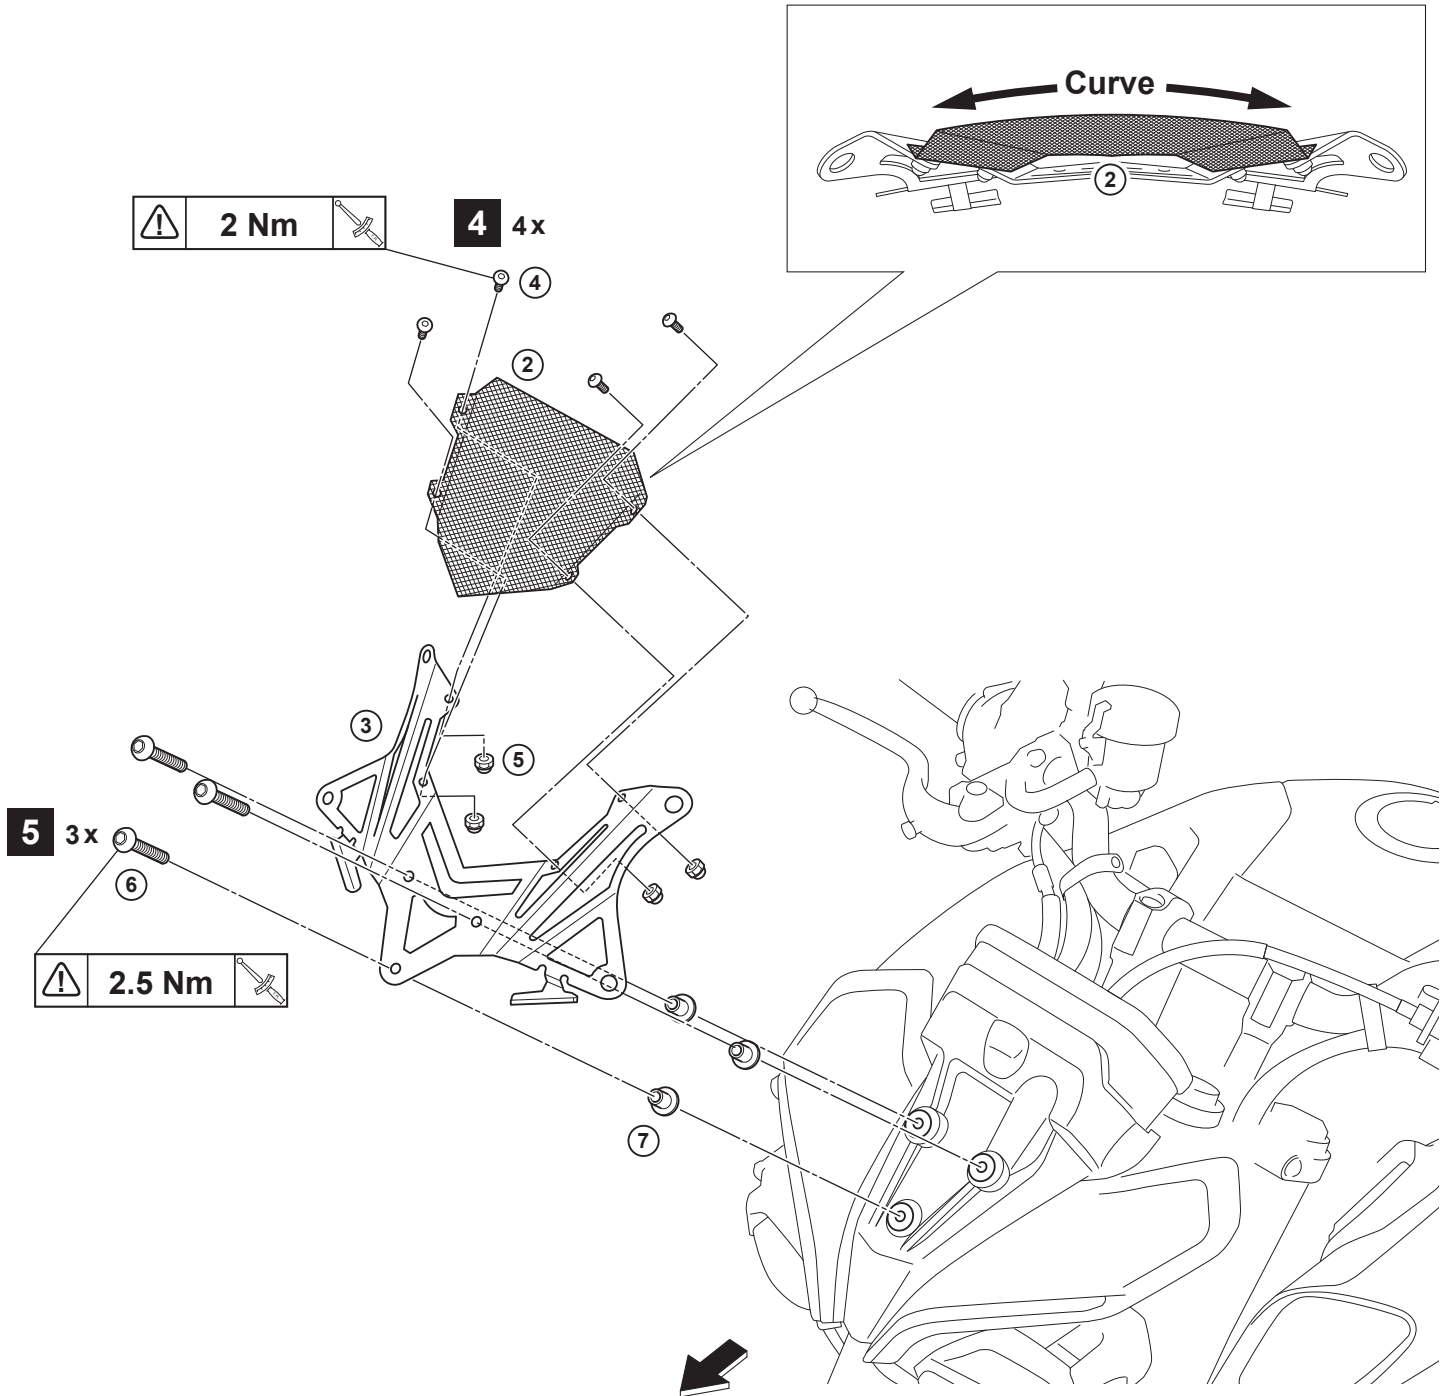

## MT-10 MIDDLE SCREEN

B5Y-283J0-\*\*

00:18

Posnr.	QTY	
①	1	
②	1	
③	1	

Posnr.	QTY		
④	4		M4 X 6mm
⑤	4		M4
⑥	3		M6 X 35mm
⑦	3		M6
⑧	4		M5
⑨	4		M5

**Easy**, suitable for novice with little experience

**Fairly easy**, suitable for beginner with some experience

## MT-10 MIDDLE SCREEN