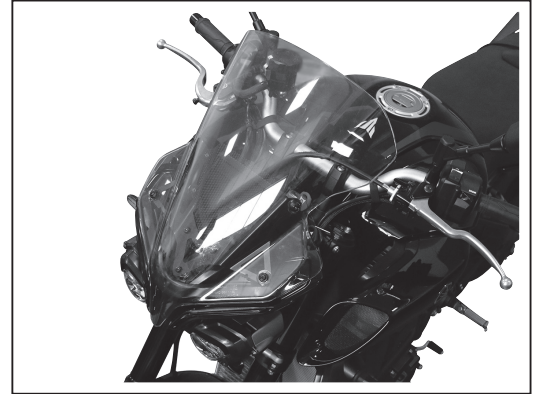

## MT-10 MIDDLE SCREEN

B5Y-283J0-\*\*

00:18

Posnr.	QTY	
①	1	
②	1	
③	1	

Posnr.	QTY		
④	4		M4 X 6mm
⑤	4		M4
⑥	3		M6 X 35mm
⑦	3		M6
⑧	4		M5
⑨	4		M5

**Easy**, suitable for novice with little experience

**Fairly easy**, suitable for beginner with some experience

## MT-10 MIDDLE SCREEN