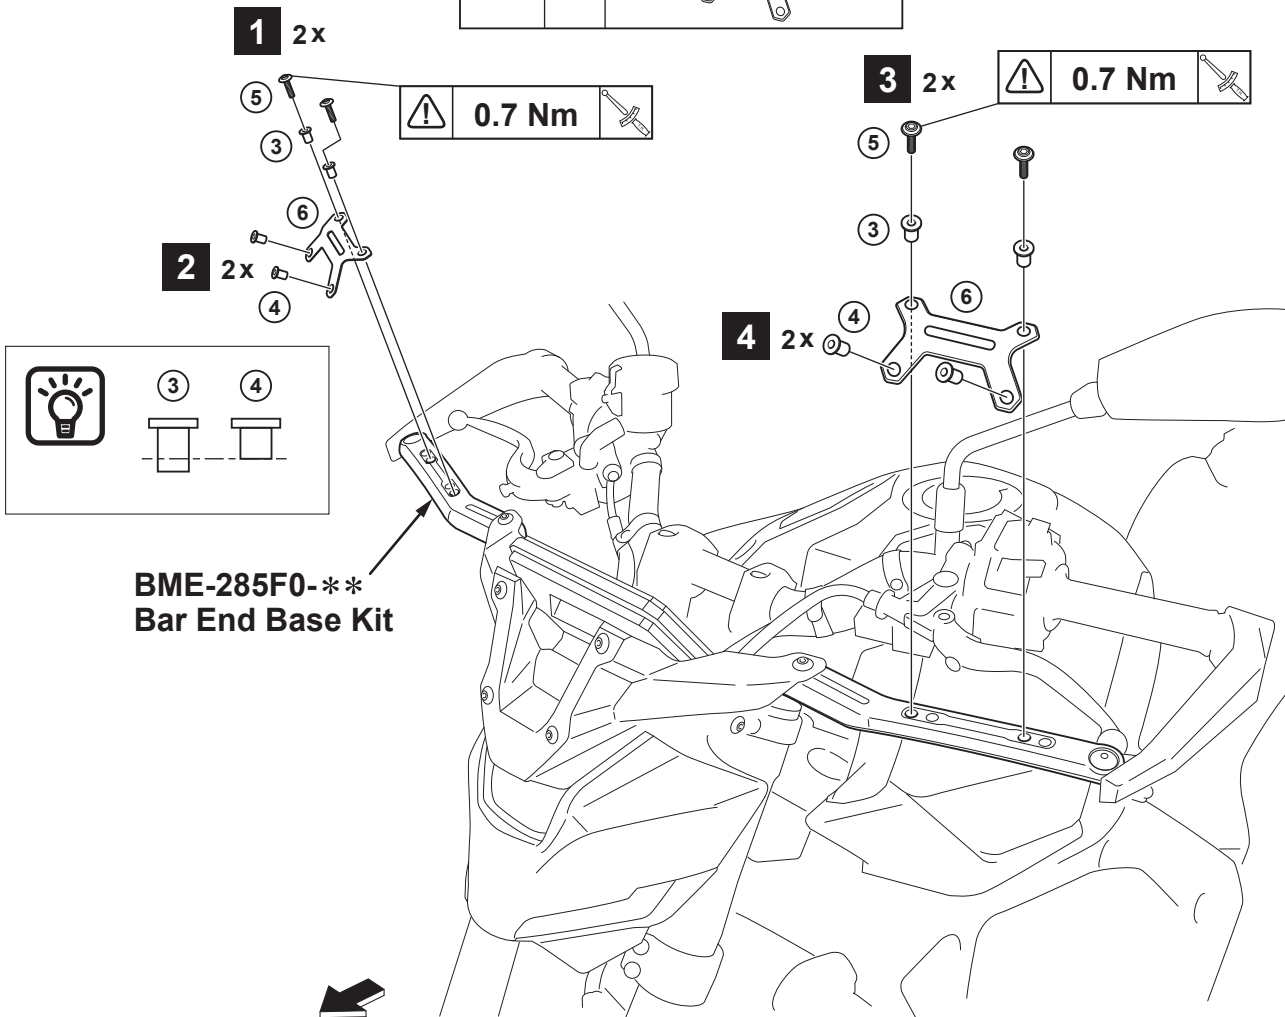

## Knuckle Deflector Kit

BME-283T0- \*\*

00:06

Posnr.	QTY		
①	1		
②	1		
③	4		M5 X 17mm
④	4		M5 X 14mm
⑤	8		M5 X 18mm
⑥	2		

<p>Easy, suitable for novice with little experience</p>	<p>Fairly easy, suitable for beginner with some experience</p>	<p>Fairly difficult, suitable for competent DIY mechanic</p>	<p>Difficult, suitable for experienced DIY mechanic</p>	<p>Very difficult, suitable for expert DIY or professional</p>
---	--	--	---	--

## Knuckle Deflector Kit