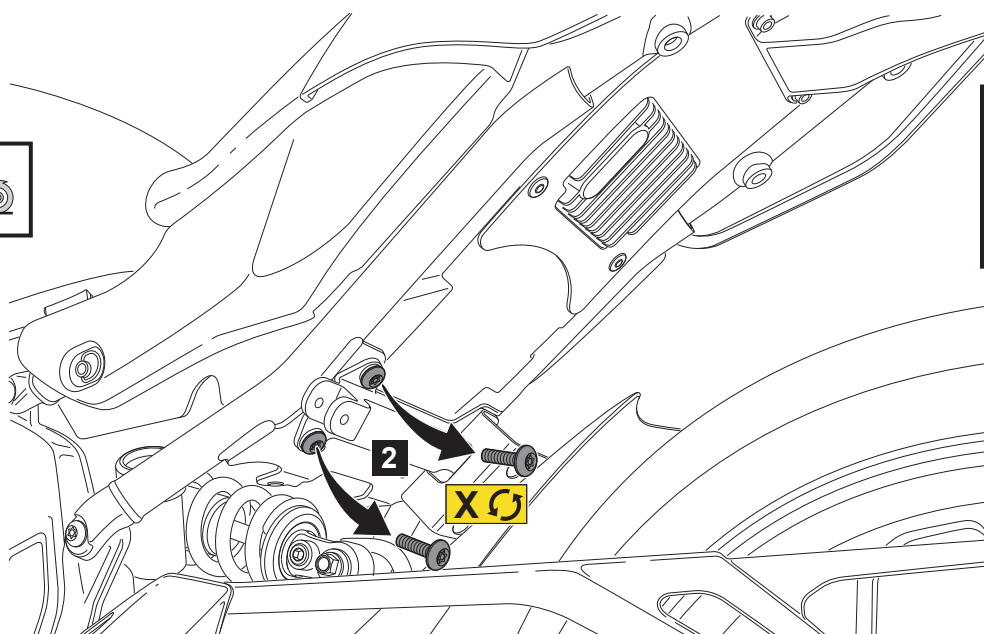

SOFT BAG SUPPORT XSR900GP (2024)

Posnr.	QTY	
①	1	
②	1	
③	6	M5x16
④	2	M5x20
⑤	2	M5
⑥	8	M5
⑦	1	
⑧	2	
⑨	1	
⑩	4	M5x12
⑪	4	M5
⑫	1	 NOT INCLUDED YMESSBAG020

Easy, suitable for novice with little experience

Fairly easy, suitable for beginner with some experience

Fairly difficult, suitable for competent DIY mechanic

Difficult, suitable for experienced DIY mechanic

Very difficult, suitable for expert DIY or professional

SOFT BAG SUPPORT XSR900GP (2024)