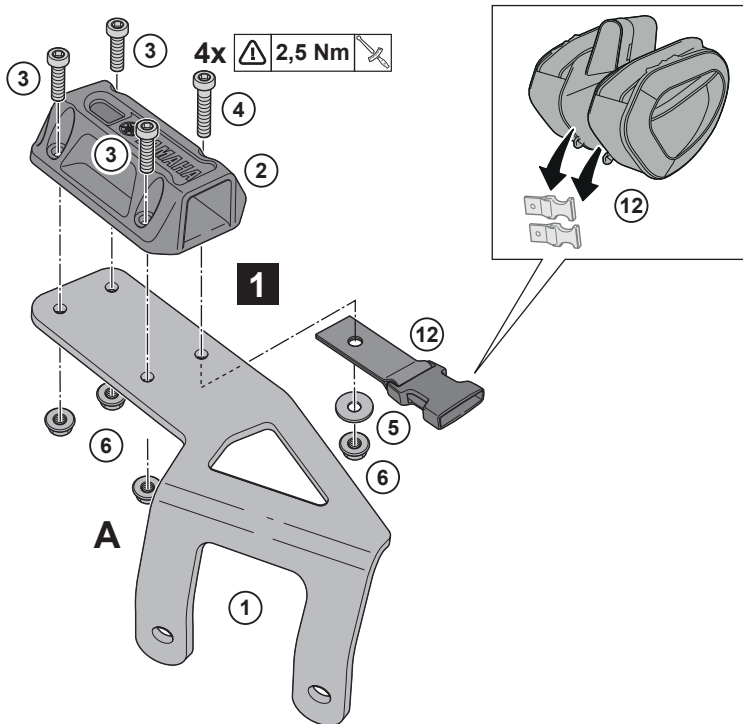

SOFT BAG SUPPORT XSR900GP (2024)

Posnr.	QTY	
①	1	
②	1	
③	6	M5x16
④	2	M5x20
⑤	2	M5
⑥	8	M5
⑦	1	
⑧	2	
⑨	1	
⑩	4	M5x12
⑪	4	M5
⑫	1	 NOT INCLUDED YMESSBAG020

Easy, suitable for novice with little experience

Fairly easy, suitable for beginner with some experience

Fairly difficult, suitable for competent DIY mechanic

Difficult, suitable for experienced DIY mechanic

Very difficult, suitable for expert DIY or professional

SOFT BAG SUPPORT XSR900GP (2024)