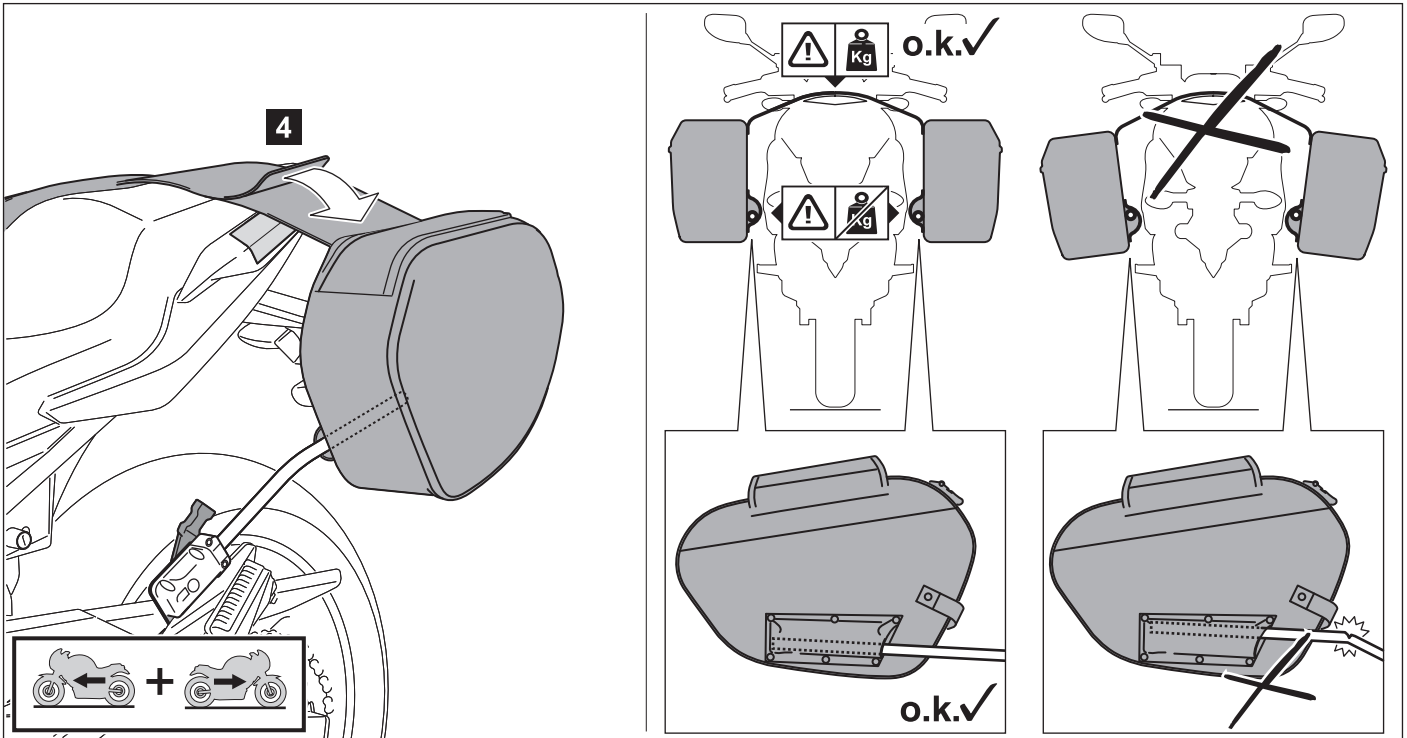

SOFT SIDE BAGS

YME-SSBAG-***