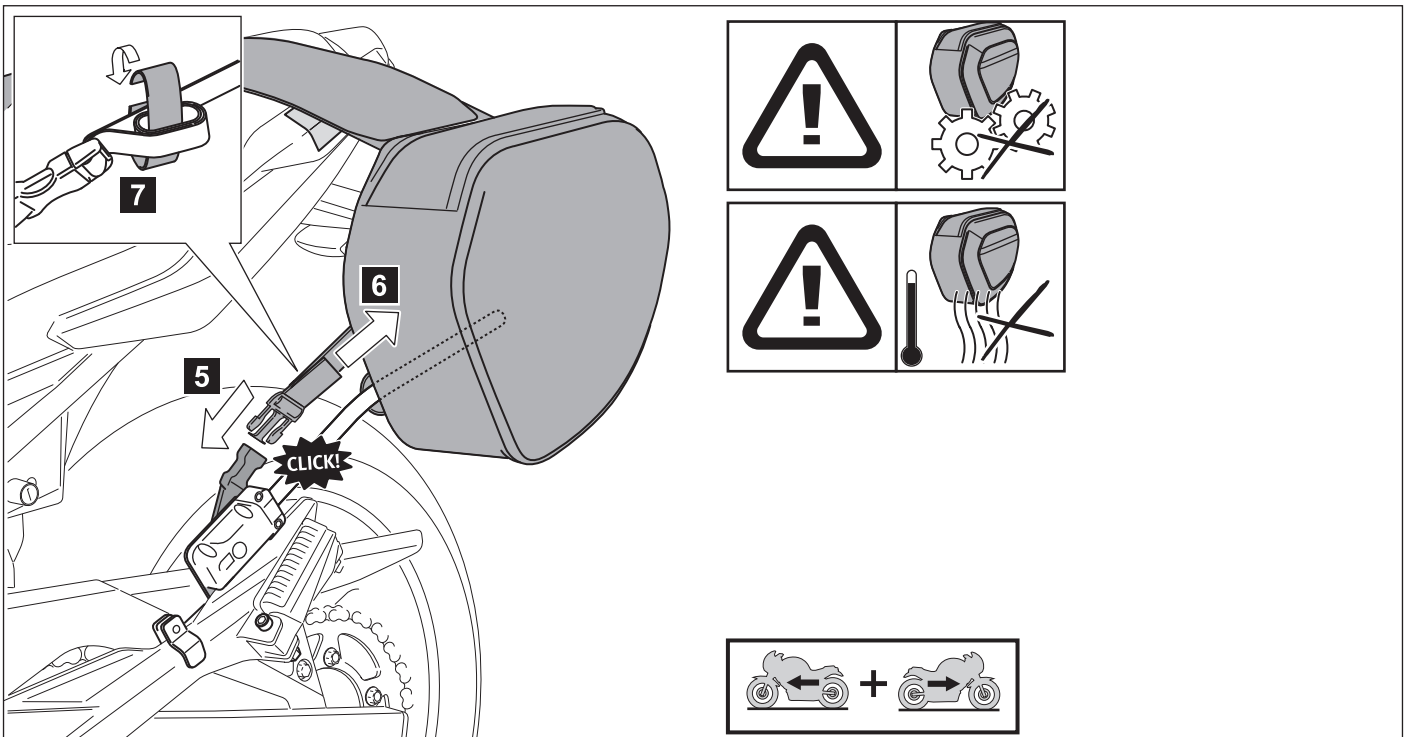

SOFT SIDE BAGS

YME-SSBAG-***