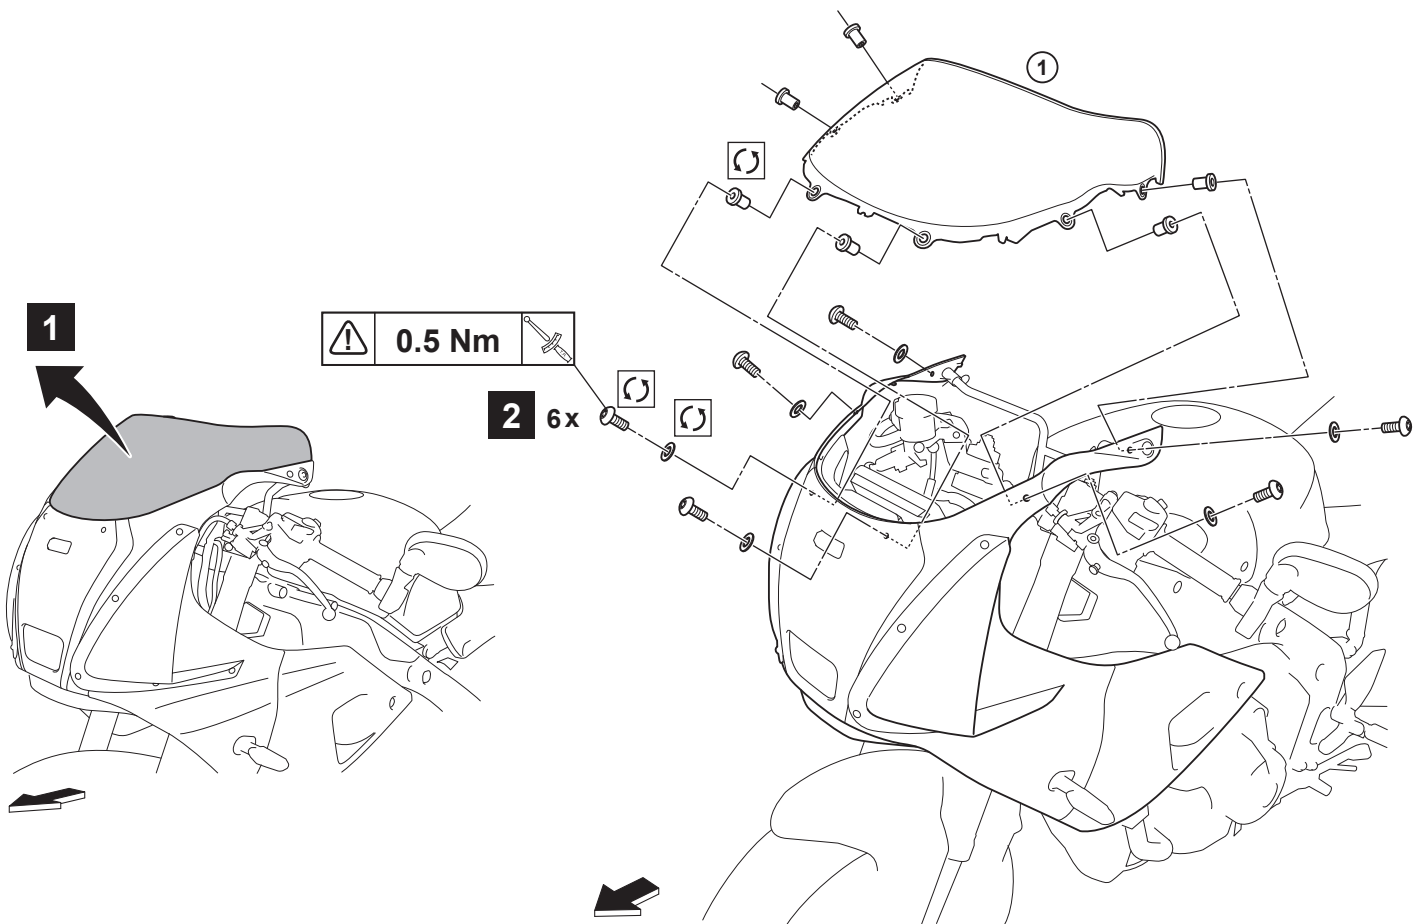

XSR900GP Dark Screen

BMG-283J0-**

00:12

Posnr.	QTY	
①	1	

Easy, suitable for novice with little experience

Fairly easy, suitable for beginner with some experience

Fairly difficult, suitable for competent DIY mechanic