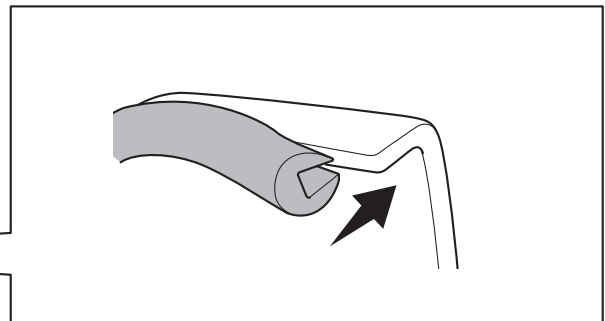

XSR900GP Seat Cover KIT

BMG-247F0-**

Posnr.	QTY	
①	1	
②	1	

<p>Easy, suitable for novice with little experience</p>	<p>Fairly easy, suitable for beginner with some experience</p>	<p>Fairly difficult, suitable for competent DIY mechanic</p>	<p>Difficult, suitable for experienced DIY mechanic</p>	<p>Very difficult, suitable for expert DIY or professional</p>
--	---	---	--	---

XSR900GP Seat Cover KIT