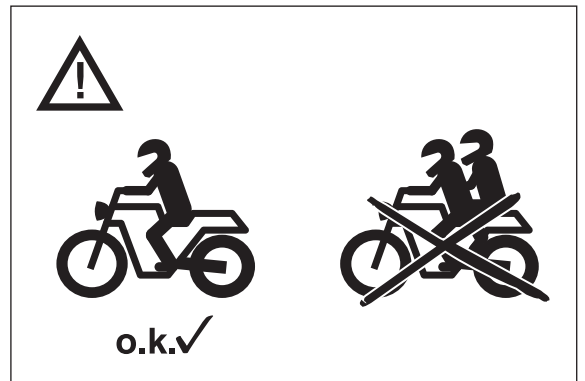

XSR900GP Seat Cover KIT

BMG-247F0-**

Posnr.	QTY	
①	1	
②	1	

<p>Easy, suitable for novice with little experience</p>	<p>Fairly easy, suitable for beginner with some experience</p>	<p>Fairly difficult, suitable for competent DIY mechanic</p>	<p>Difficult, suitable for experienced DIY mechanic</p>	<p>Very difficult, suitable for expert DIY or professional</p>
--	---	---	--	---

XSR900GP Seat Cover KIT