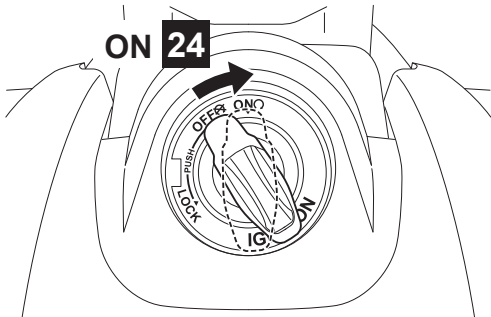

MT-07 Quick Shift Kit

10 seconds