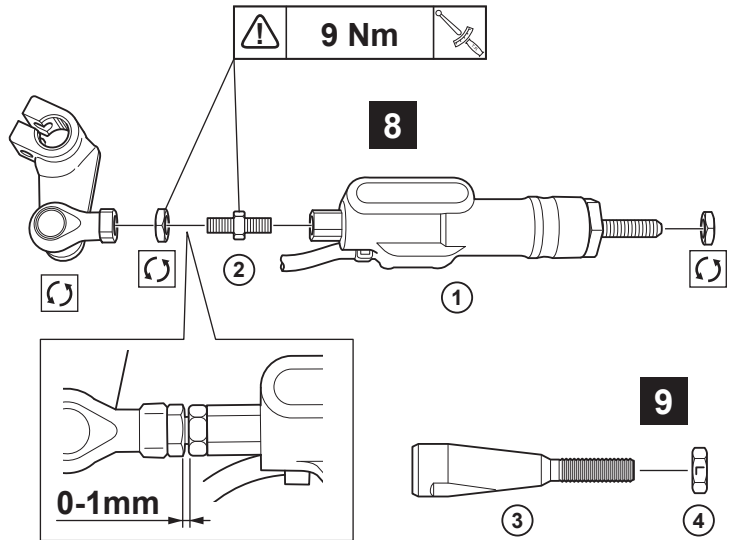

MT-07 Quick Shift Kit