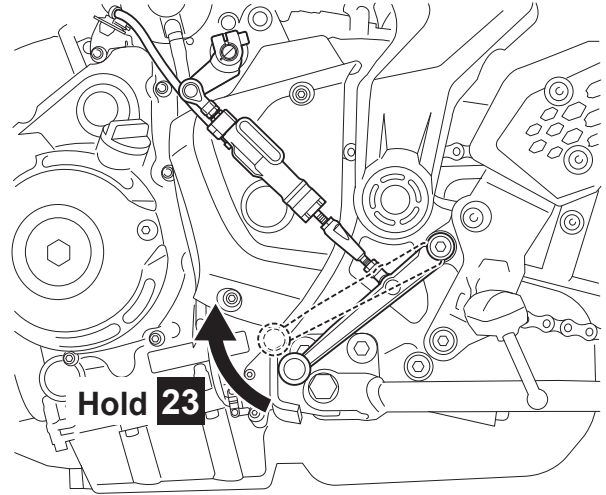

MT-07 Quick Shift Kit

10 seconds