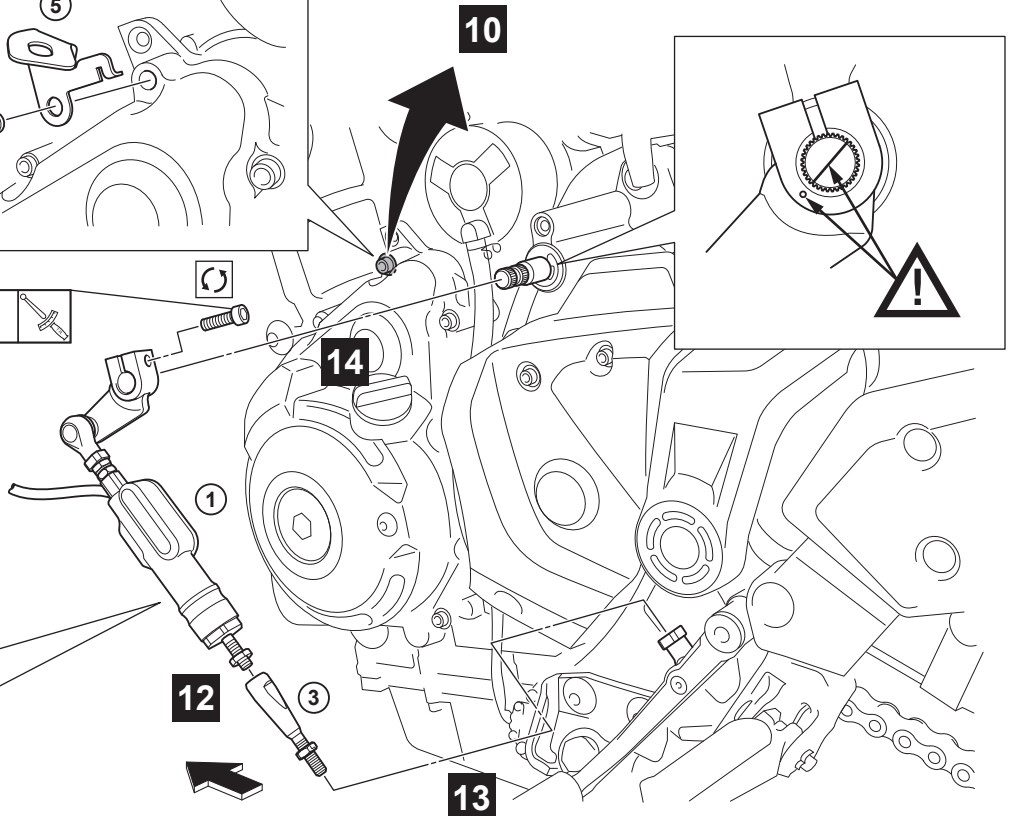

MT-07 Quick Shift Kit