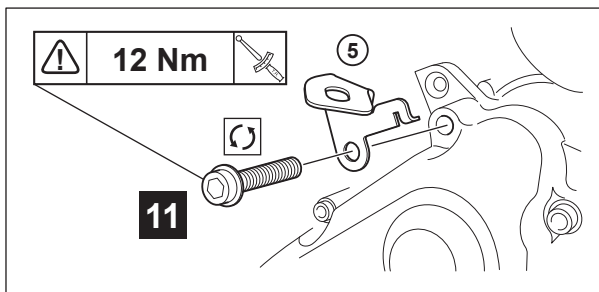

MT-07 Quick Shift Kit