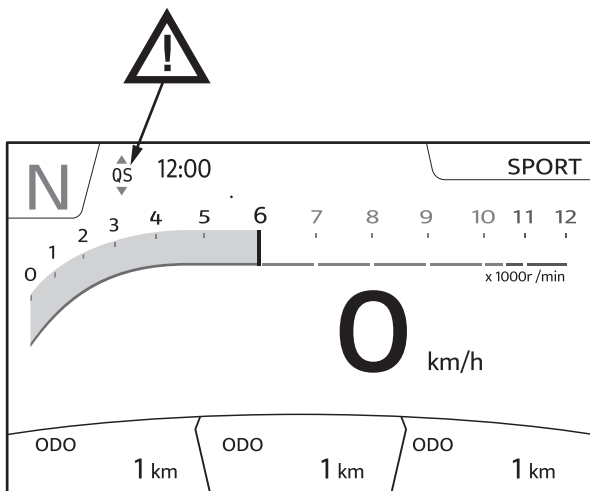

Quick shifter usability	Indicator
Upshifting Downshifting OK	▲QS ▼
Upshifting OK	▲QS ▼
Downshifting OK	▲QS ▼
Quick shifter cannot be used	▲QS ▼
Quick shifter turned off	▲QS ▼