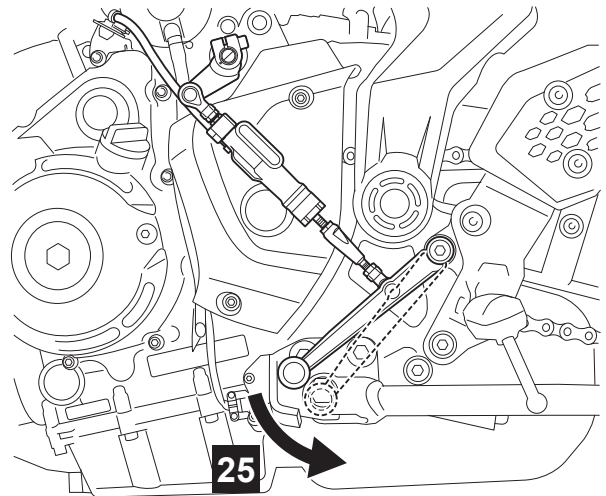

Quick shifter usability	Indicator
Upshifting Downshifting OK	▲QS ▼
Upshifting OK	▲QS ▼
Downshifting OK	▲QS ▼
Quick shifter cannot be used	▲QS ▼
Quick shifter turned off	▲QS ▼