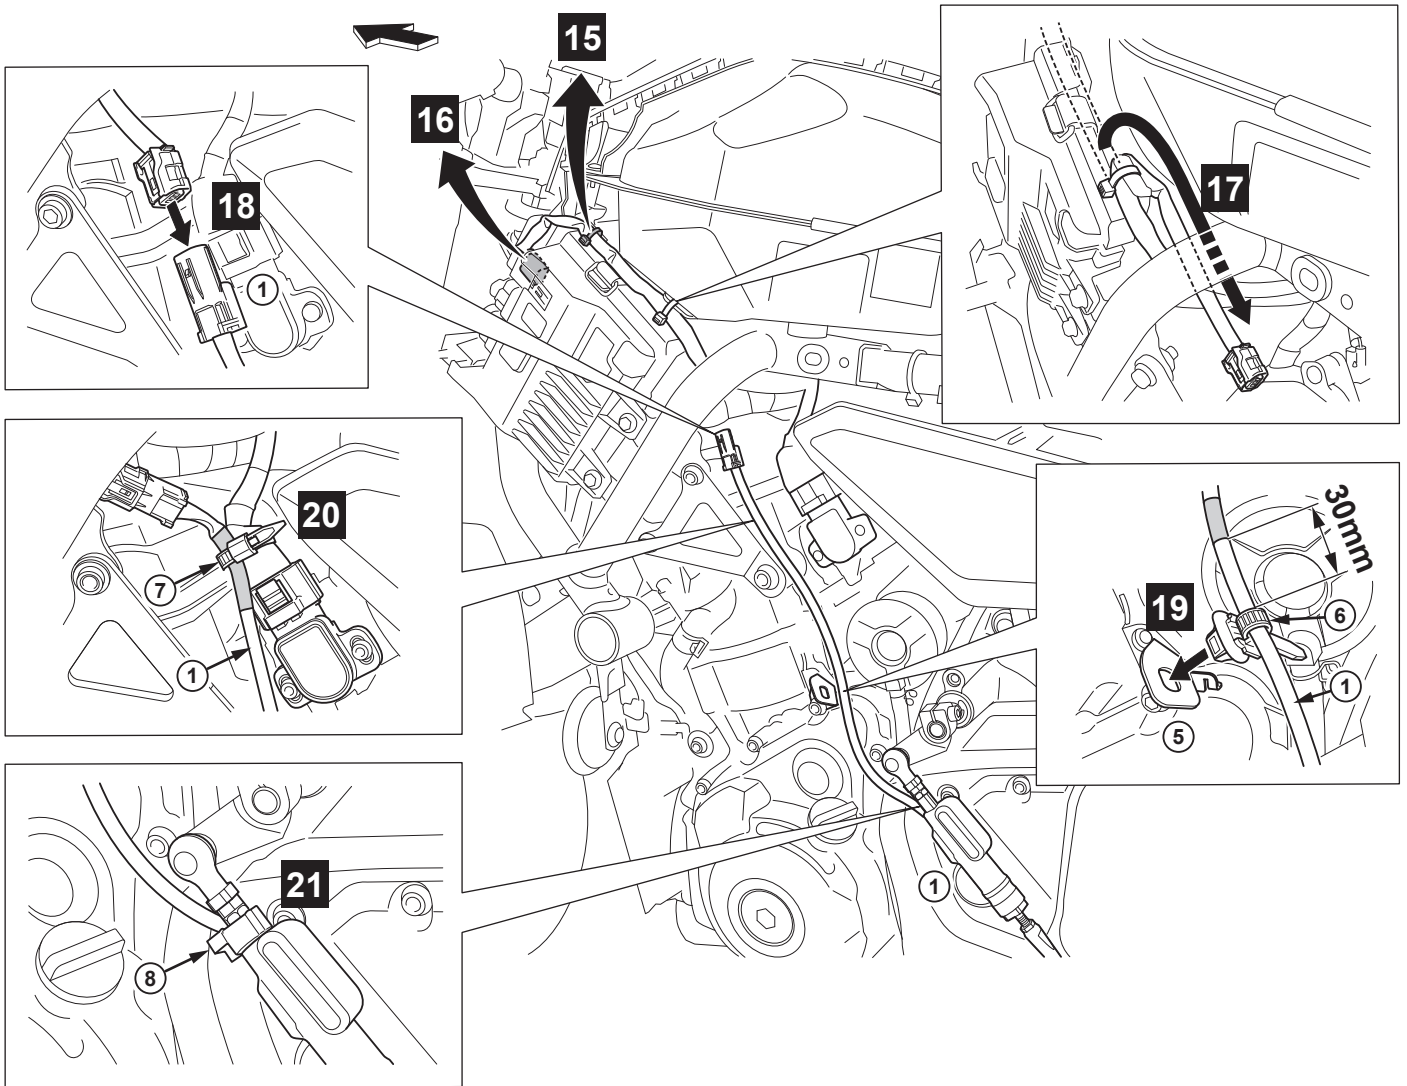

## MT-07 Quick Shift Kit

BLW-181A0-\*\*

Posnr.	QTY		Posnr.	QTY	
①	1		⑤	1	
②	1		⑥	1	
③	1		⑦	1	
④	1	M6	⑧	1	

<b>Easy</b> , suitable for novice with little experience 	<b>Fairly easy</b> , suitable for beginner with some experience 	<b>Fairly difficult</b> , suitable for competent DIY mechanic 	<b>Difficult</b> , suitable for experienced DIY mechanic 	<b>Very difficult</b> , suitable for expert DIY or professional 
--	---	---	--	---

### MT-07 Quick Shift Kit

## MT-07 Quick Shift Kit