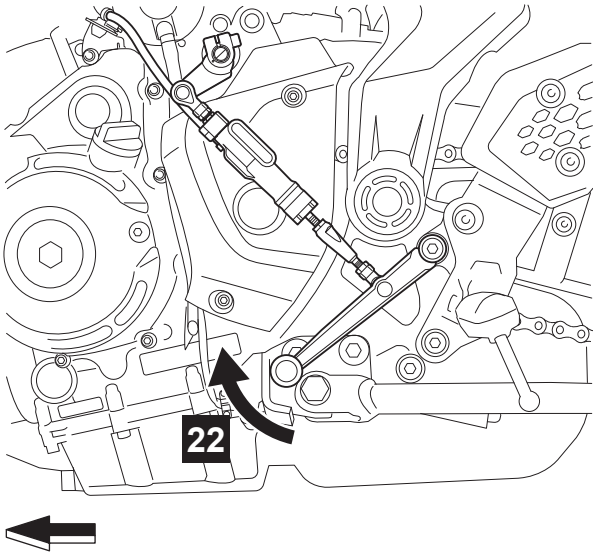

MT-07 Quick Shift Kit

10 seconds