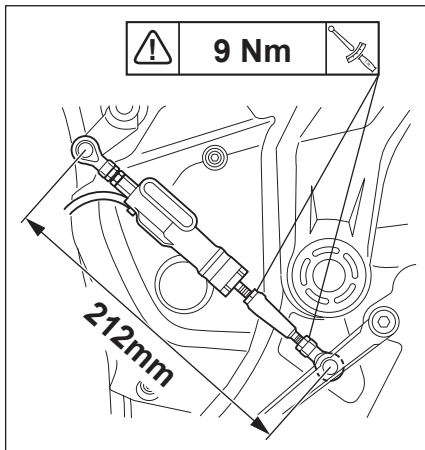

MT-07 Quick Shift Kit