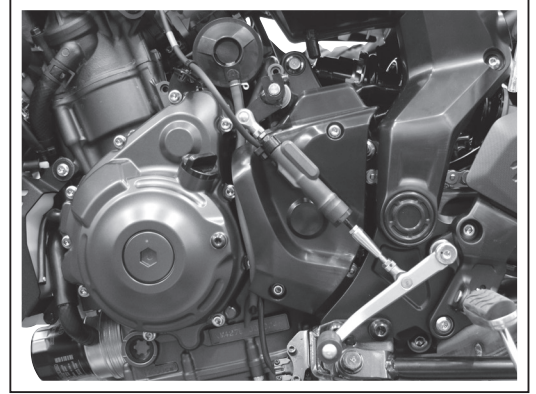

## MT-07 Quick Shift Kit

BLW-181A0-\*\*

Posnr.	QTY		Posnr.	QTY	
①	1		⑤	1	
②	1		⑥	1	
③	1		⑦	1	
④	1	M6	⑧	1	

<b>Easy</b> , suitable for novice with little experience 	<b>Fairly easy</b> , suitable for beginner with some experience 	<b>Fairly difficult</b> , suitable for competent DIY mechanic 	<b>Difficult</b> , suitable for experienced DIY mechanic 	<b>Very difficult</b> , suitable for expert DIY or professional 
--	---	---	--	---

### MT-07 Quick Shift Kit