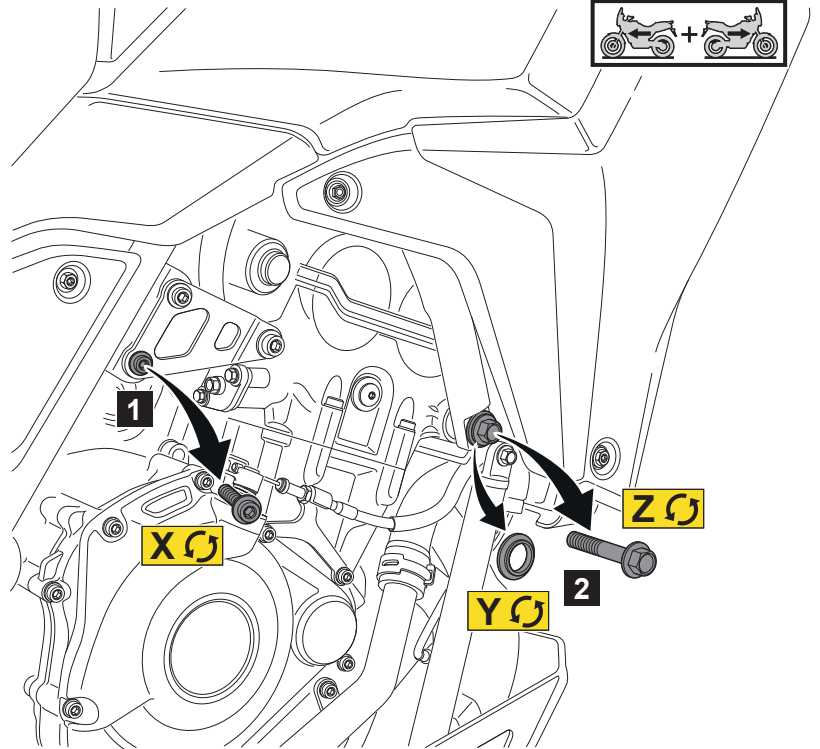

ENGINE GUARD TÉNÉRÉ700 25

Posnr.	QTY	
①	1	
②	1	
③	2	M8x25

Easy, suitable for novice with little experience

Fairly easy, suitable for beginner with some experience

Fairly difficult, suitable for competent DIY mechanic

Difficult, suitable for experienced DIY mechanic

Very difficult, suitable for expert DIY or professional

ENGINE GUARD TÉNÉRÉ700 25