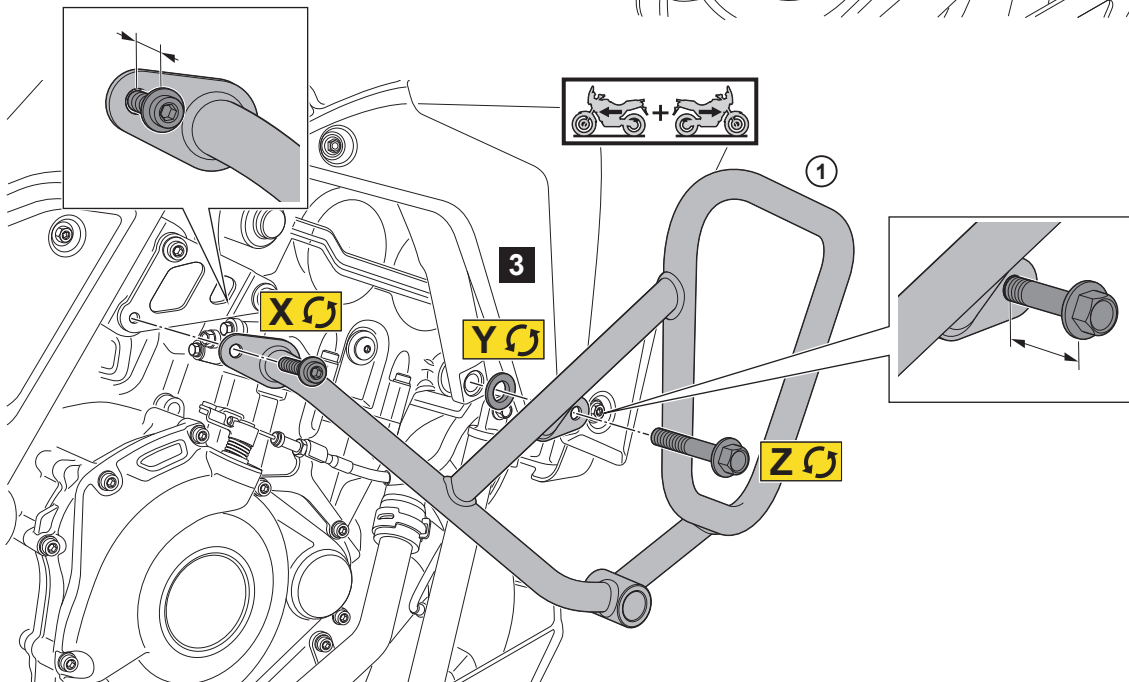

ENGINE GUARD TÉNÉRÉ700 25

Posnr.	QTY	
①	1	
②	1	
③	2	M8x25

Easy, suitable for novice with little experience

Fairly easy, suitable for beginner with some experience

Fairly difficult, suitable for competent DIY mechanic

Difficult, suitable for experienced DIY mechanic

Very difficult, suitable for expert DIY or professional

ENGINE GUARD TÉNÉRÉ700 25