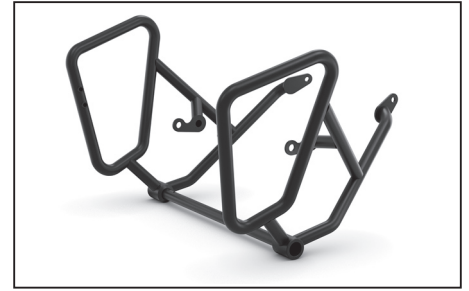

ENGINE GUARD TÉNÉRÉ700 25

Posnr.	QTY	
①	1	
②	1	
③	2	M8x25

Easy, suitable for novice with little experience

Fairly easy, suitable for beginner with some experience

Fairly difficult, suitable for competent DIY mechanic

Difficult, suitable for experienced DIY mechanic

Very difficult, suitable for expert DIY or professional

ENGINE GUARD TÉNÉRÉ700 25