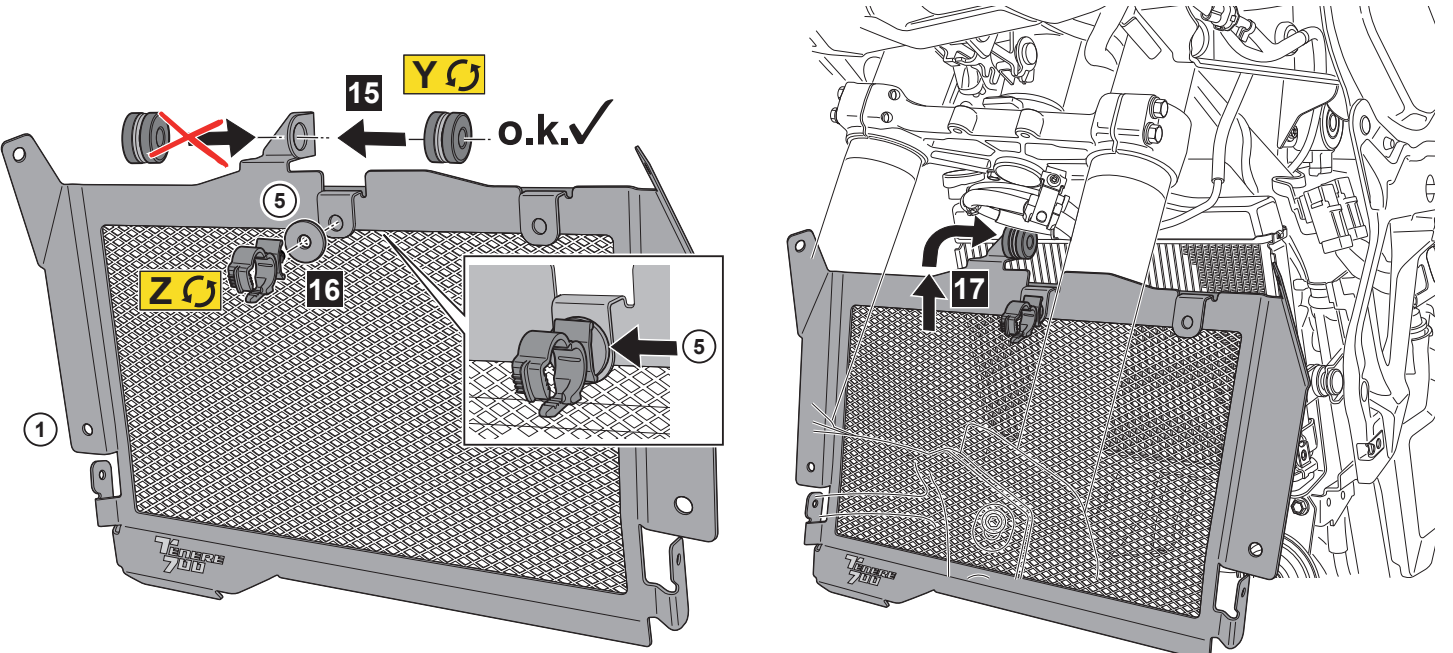

RADIATOR GUARD TÉNÉRÉ (2025)

Posnr.	QTY	
①	1	
②	1	Ø24xØ15x1.5
③	2	Ø12xØ6x1.0
④	2	M6x12
⑤	2	Ø20xØ7x1.5

Easy, suitable for novice with little experience

Fairly easy, suitable for beginner with some experience

Fairly difficult, suitable for competent DIY mechanic

Difficult, suitable for experienced DIY mechanic

Very difficult, suitable for expert DIY or professional

RADIATOR GUARD TÉNÉRÉ (2025)

RADIATOR GUARD TÉNÉRÉ (2025)