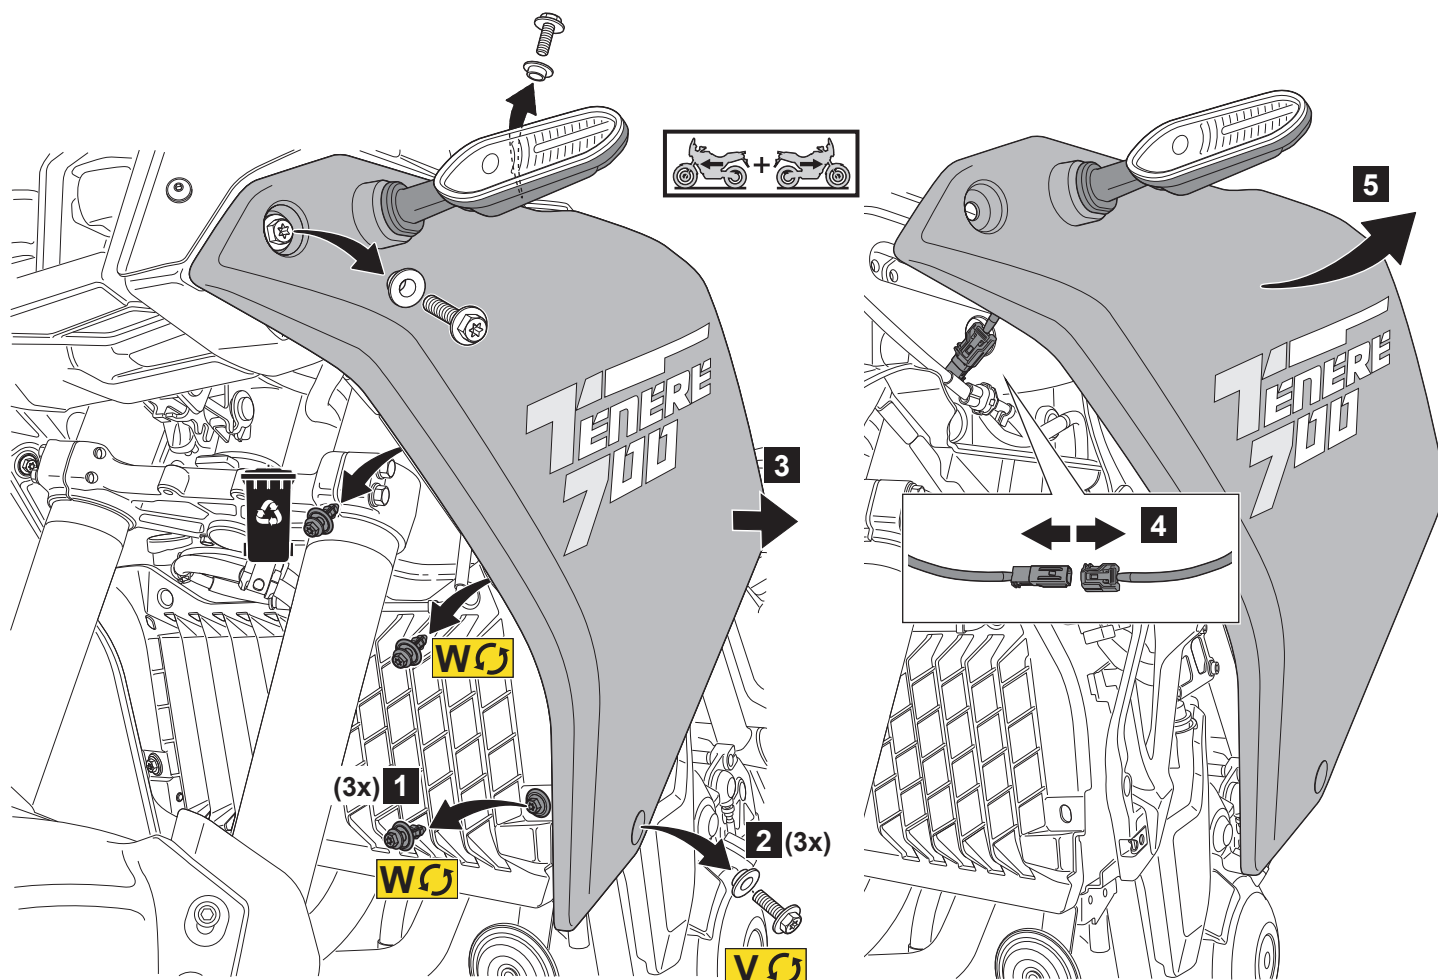

RADIATOR GUARD TÉNÉRÉ (2025)

Posnr.	QTY	
①	1	
②	1	Ø24xØ15x1.5
③	2	Ø12xØ6x1.0
④	2	M6x12
⑤	2	Ø20xØ7x1.5

Easy, suitable for novice with little experience

Fairly easy, suitable for beginner with some experience

Fairly difficult, suitable for competent DIY mechanic

Difficult, suitable for experienced DIY mechanic

Very difficult, suitable for expert DIY or professional

RADIATOR GUARD TÉNÉRÉ (2025)

RADIATOR GUARD TÉNÉRÉ (2025)