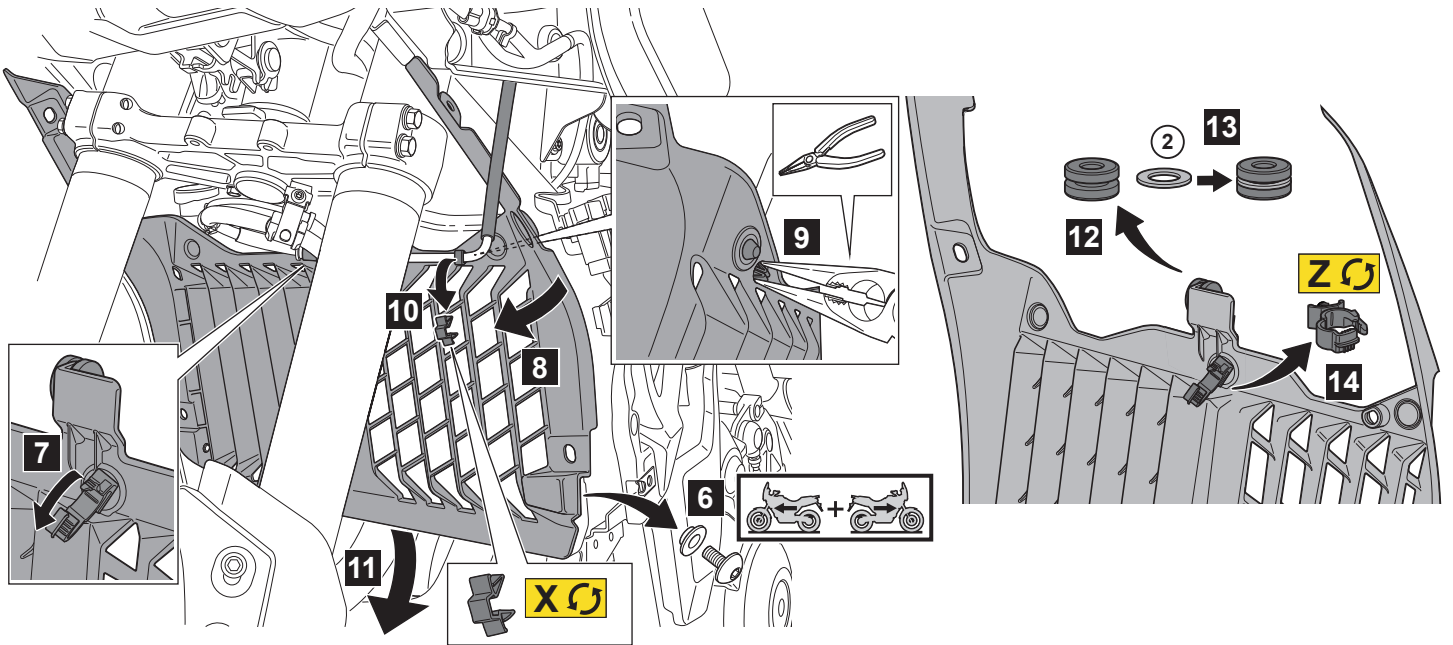

RADIATOR GUARD TÉNÉRÉ (2025)

Posnr.	QTY	
①	1	
②	1	Ø24xØ15x1.5
③	2	Ø12xØ6x1.0
④	2	M6x12
⑤	2	Ø20xØ7x1.5

Easy, suitable for novice with little experience

Fairly easy, suitable for beginner with some experience

Fairly difficult, suitable for competent DIY mechanic

Difficult, suitable for experienced DIY mechanic

Very difficult, suitable for expert DIY or professional

RADIATOR GUARD TÉNÉRÉ (2025)

RADIATOR GUARD TÉNÉRÉ (2025)