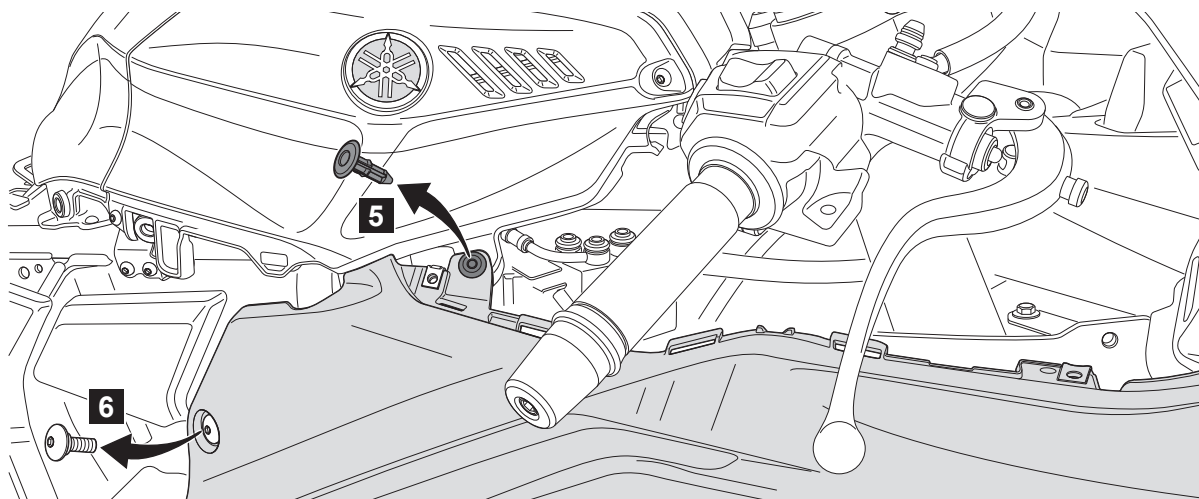

Radiator Guard YZF-R7 2026

Posnr.	QTY	
①	1	
②	4	 M6x20
③	4	

Easy, suitable for novice with little experience 

Fairly easy, suitable for beginner with some experience 

Fairly difficult, suitable for competent DIY mechanic 