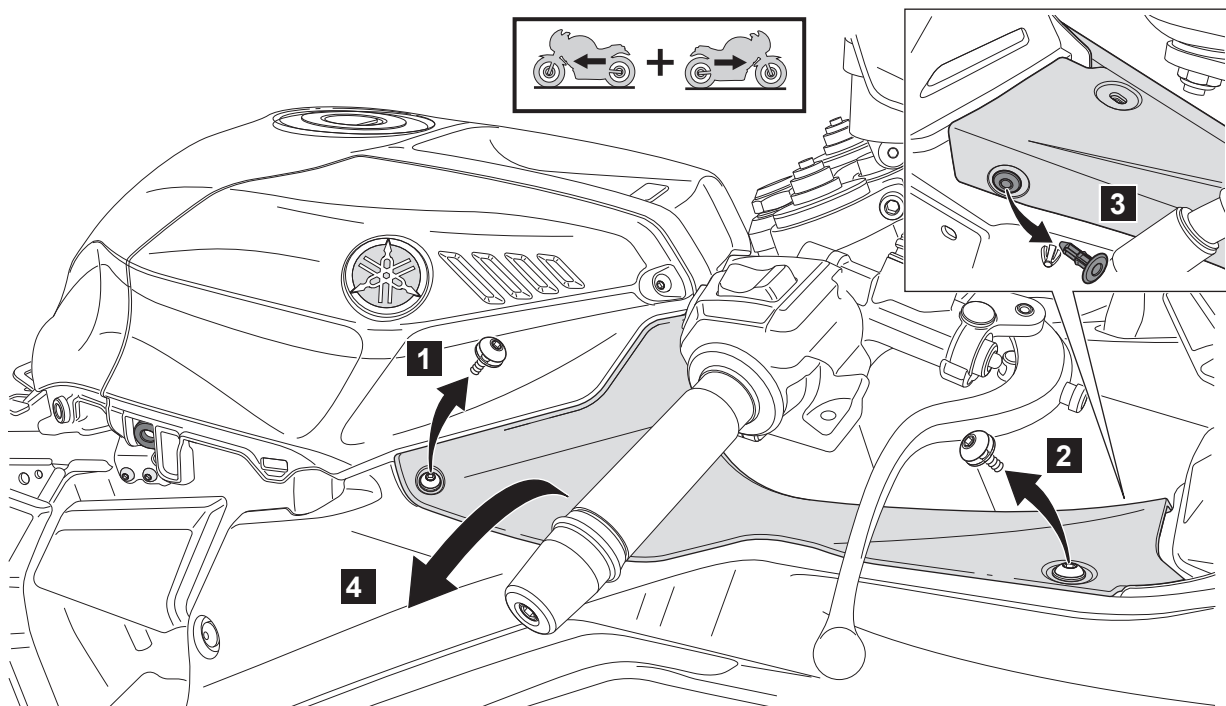

Radiator Guard YZF-R7 2026

Posnr.	QTY	
①	1	
②	4	 M6x20
③	4	

Easy, suitable for novice with little experience 

Fairly easy, suitable for beginner with some experience 

Fairly difficult, suitable for competent DIY mechanic 