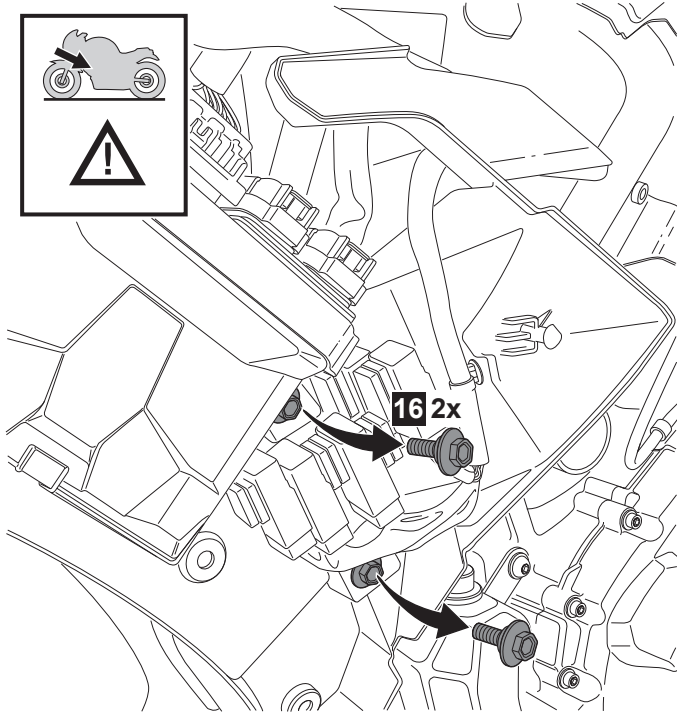

Radiator Guard YZF-R7 2026