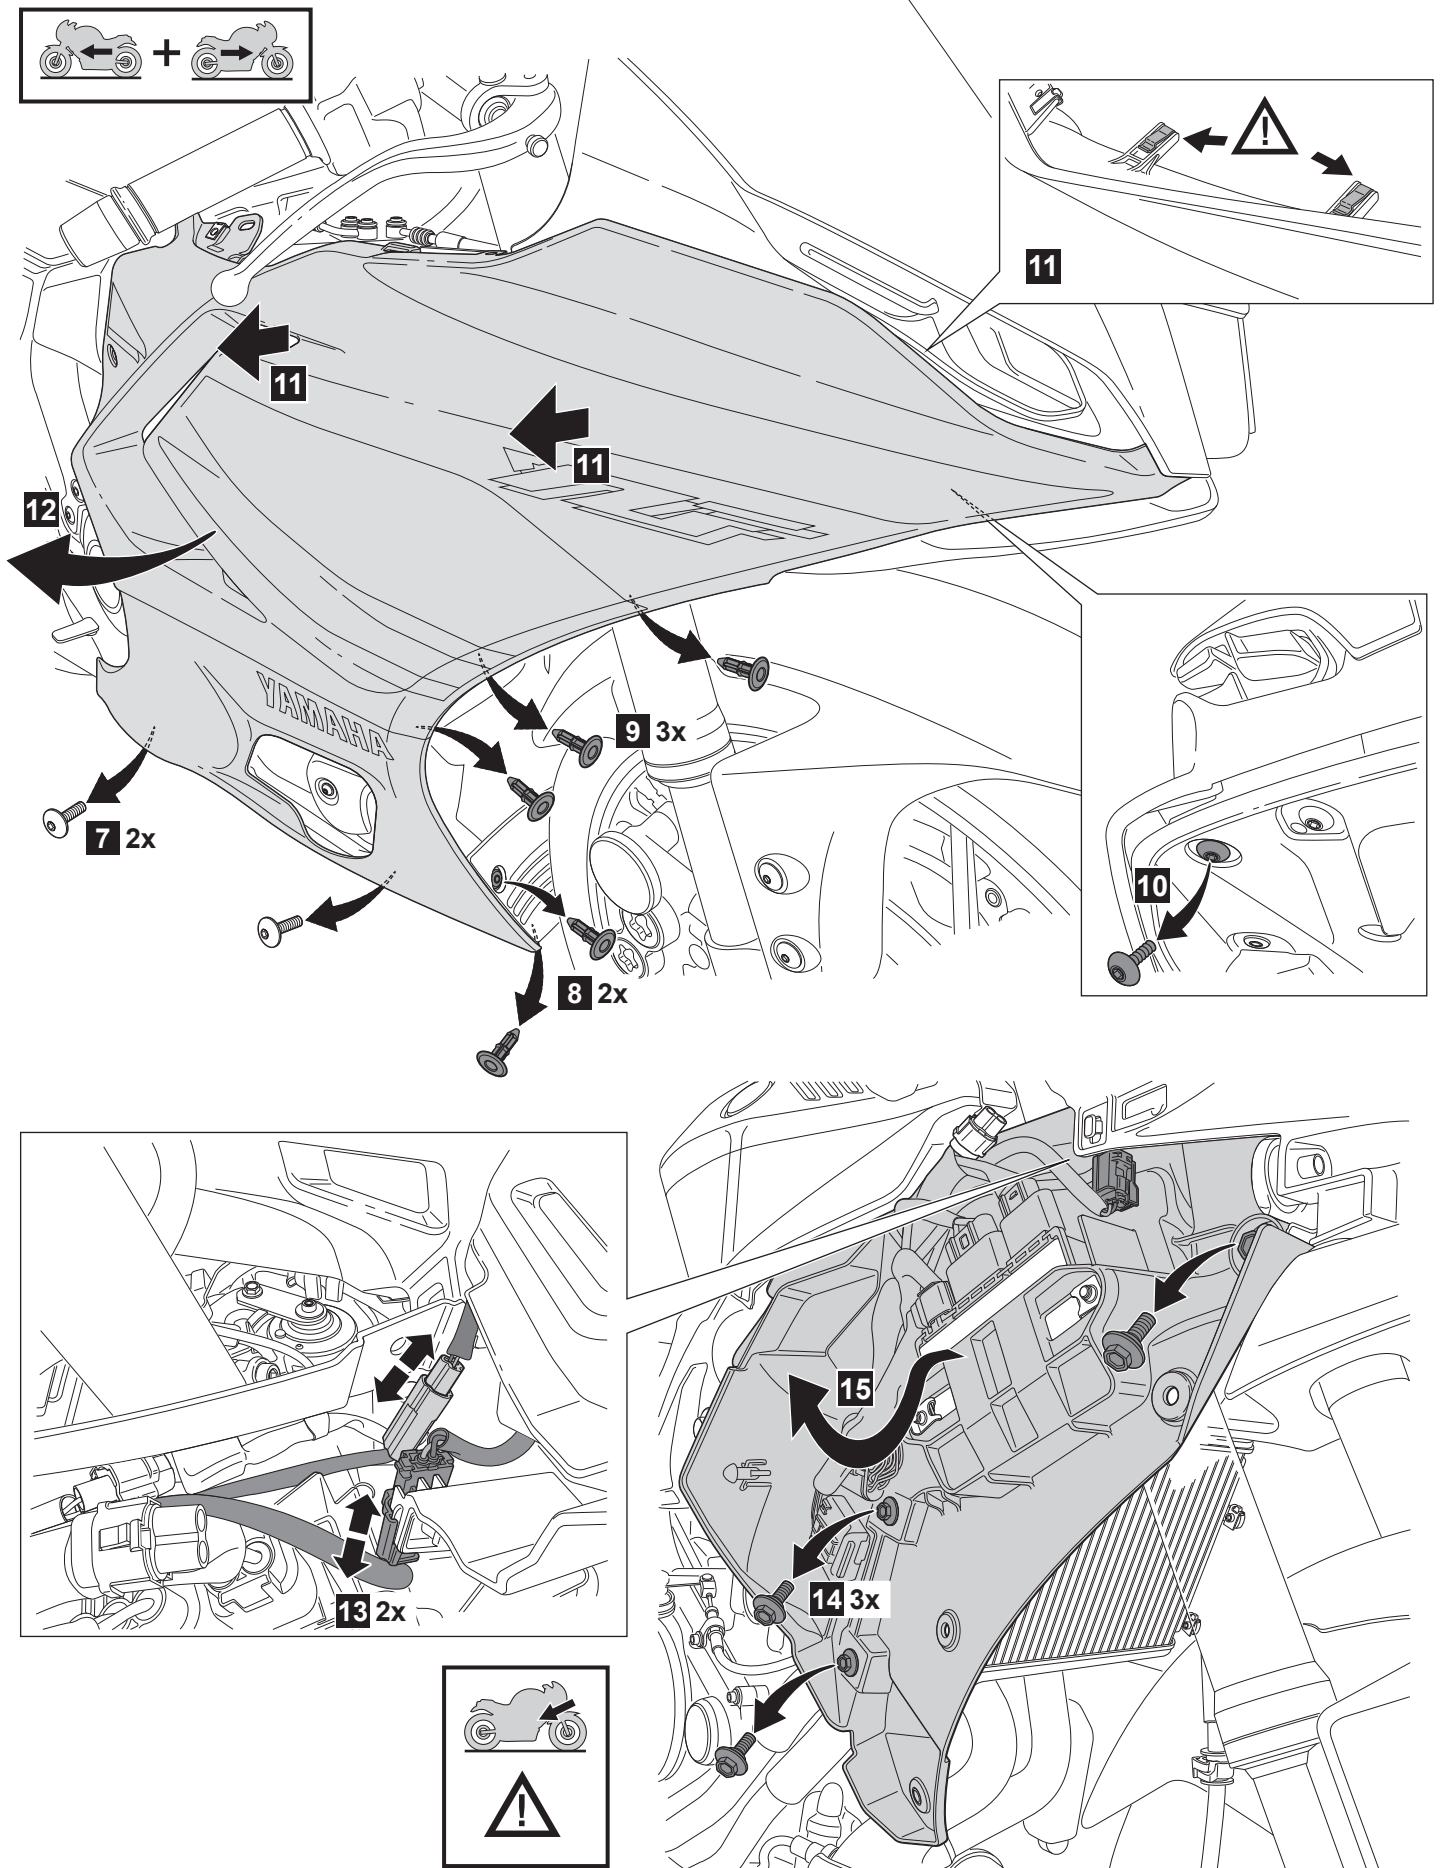

Radiator Guard YZF-R7 2026